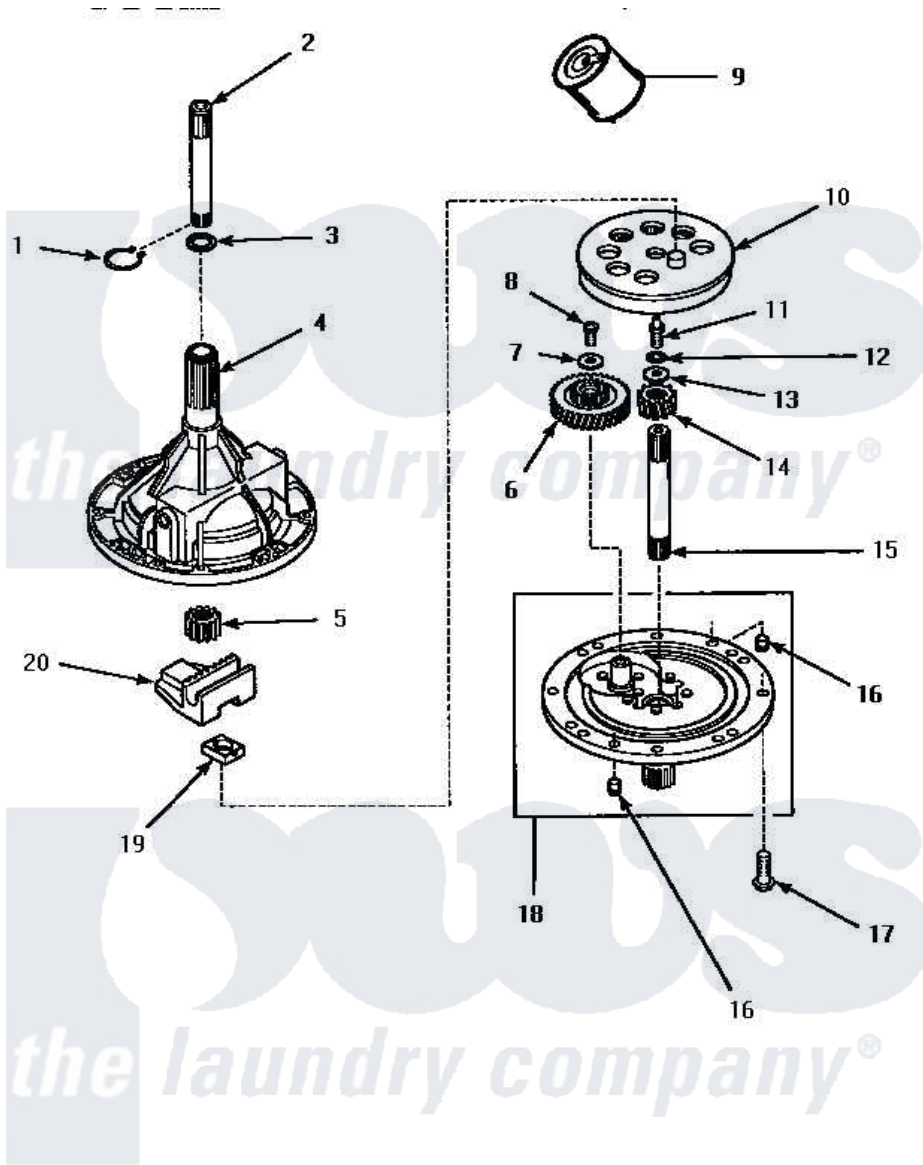

Amana LW4302L (BOM: P1163302W L) 01 - 34526 TRANSMISSION ASSY

34526 TRANSMISSION ASSEMBLY

Amana [Residential Amana LW4302L \(BOM: P1163302W L\) Washer Parts](#) Parts Diagram 01 - 34526 TRANSMISSION ASSY

[Click on the part number to view part](#)

Item	Original Part Number	Replaced By	Status	Part Description
1	27197			Ring, Retaining
2	Y36570			Shaft, Output
3	35092			Washer, 3628id X 1.00 X .056
4	33223		Not Available	ASSY,TRANSMISSION CASE
5	27003			Pinion, Agitator
6	29161			Gear, Reduction
7	29260		Not Available	WASHER
8	29273			Screw, 1/4-20 X 3/8
9	27243P			Oil, CW Transmission F-
10	26577			Assembly, Gear And Stud
11	27030		Not Available	SCREW,1/4-20 SPECIAL
12	21456			Lockwasher, 1/4 Intshkp
13	26509	40041501		Washer
14	Y29160			Pinion, Drive
15	34853			Shaft, Input
16	27172			Pin, Dowel

17	32814		Not Available	SCREW, 1/4-20X7/8 SERRA
18	34854	38290		Assembly, Cover
19	26493			Slide
20	Y31526			Rack
NI	28434P		Not Available	LOCTITE