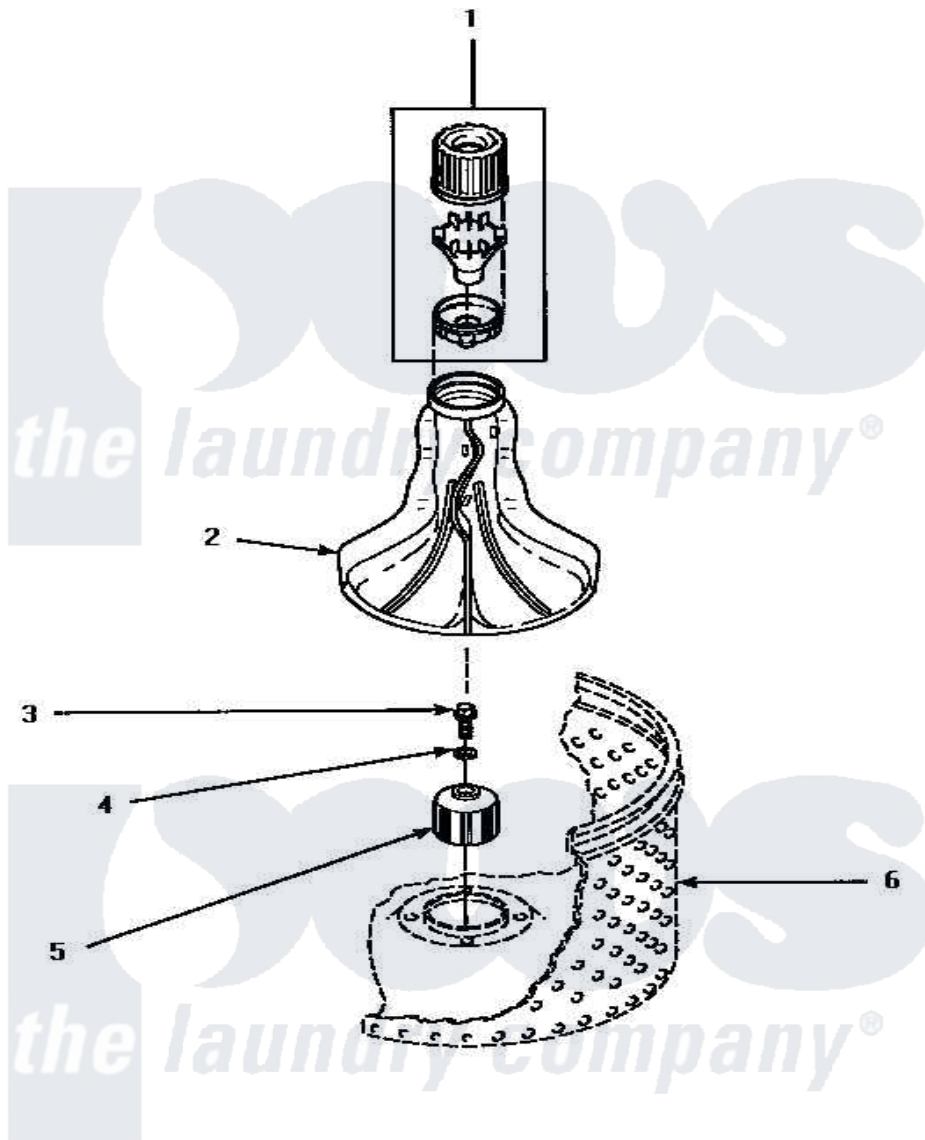

Amana LW4302L (BOM: P1163302W L) 02 - AGITATOR & DRIVE BELL

AGITATOR AND DRIVE BELL

Amana [Residential Amana LW4302L \(BOM: P1163302W L\) Washer Parts](#) Parts Diagram 02 - AGITATOR & DRIVE BELL

[Click on the part number to view part](#)

Item	Original Part Number	Replaced By	Status	Part Description
1	34155	40002101W		Assembly, Fabric Softner
2	33174	40000501W		Agitator, Flex Vane
3	34288	40065102		Screw, Shoulder 1/4
4	36472			O-Ring
5	34504P	R9900189		Kit, Drive Bell And Seal
6	Y00000000		Not Available	SEE NOTE WASHTUB