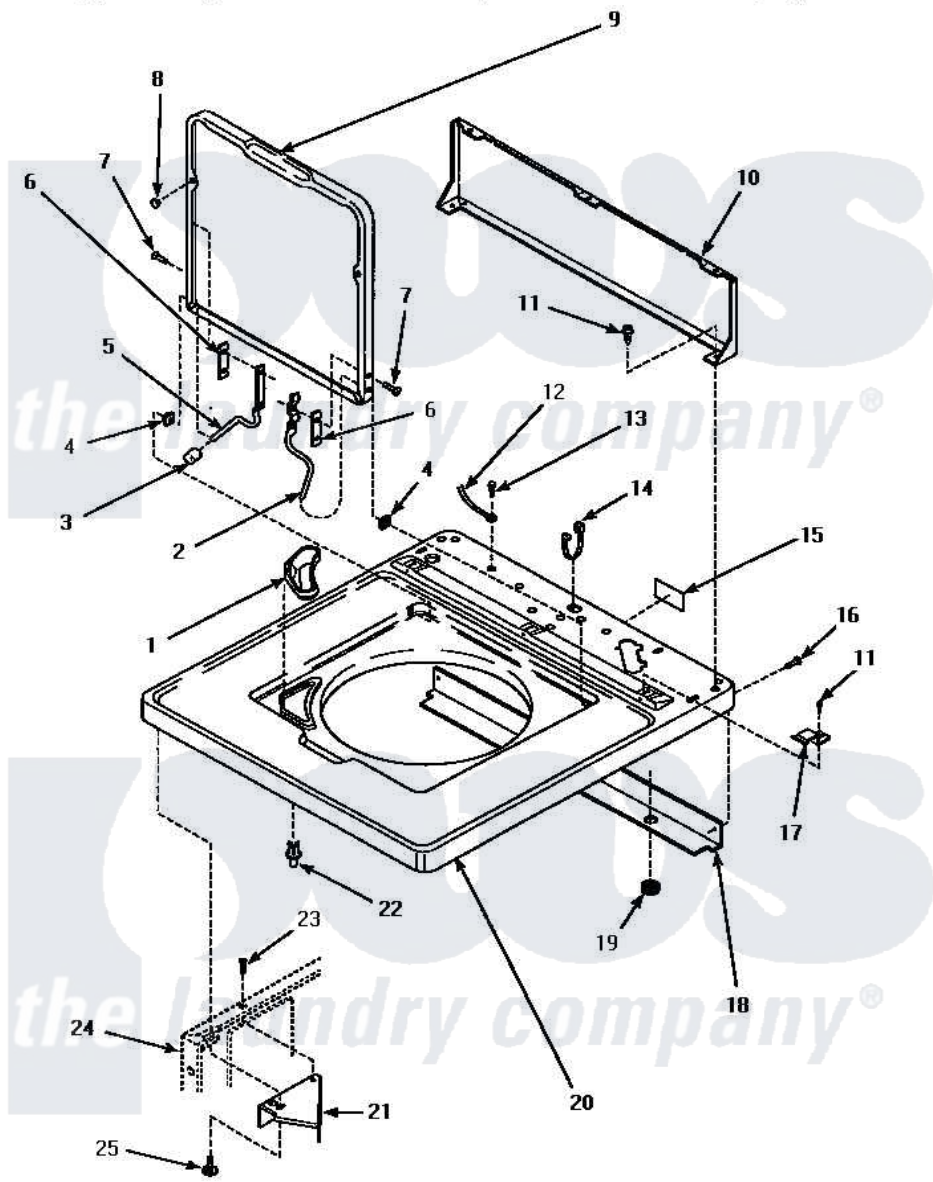

Amana LW4302L (BOM: P1163302W L) 04 - CAB TOP/LOADING DR & CTRL HOOD REAR PAN

CABINET TOP, LOADING DOOR AND CONTROL HOOD REAR PANEL

Amana Residential Amana LW4302L (BOM: P1163302W L) Washer Parts Parts Diagram 04 - CAB TOP/LOADING DR & CTRL HOOD REAR PAN

[Click on the part number to view part](#)

Item	Original Part Number	Replaced By	Status	Part Description
1	34776		Not Available	DISPENSER,BLEACH
2	36437			Hinge, Lid R
3	35112		Not Available	BUMPER,HINGE-STOP
4	33446	40008201		Bushing, Hinge
5	36438			Hinge, Lid Left
6	34338			Gasket, Hinge
7	34337	W10119828		Screw, Lid Hinge Mounting
8	21685	40038001		Bumper
9	33541WP			Lid, W/Instructions
"	33541LP			Lid, W/Instructions
"	33541HP		Not Available	LID,W/INSTRUCTIONS
10	34903		Not Available	PANEL, BACK HOOD (USE 37782)
11	23962	W10116760		Screw
12	XXXXXXXXXX		Not Available	SEE NOTE GROUND WIRE,

12	10000000	Not Available	GREEN
13	52909		Screw, 10B-16 X 1/2 HeX
14	21903	211881	Grommet, Cord Part Not Used-Gas Models Only
15	24903	Not Available	STICKER,DISCONNECT POW
16	27196	27001200	Screw
17	35887	40063901	Clip, Hold Down
18	34228		Shield, Top
19	80262	Not Available	GROMMET
20	34902WP	Not Available	ASSY, TOP-AMANA
"	34902LP		Assembly, Top-Amana
"	34902HP	Not Available	ASSY, TOP-DOMESTIC W/BLEACH
21	36034		Bracket, Director-Module
22	56534		Barrel, Support
23	36035	Not Available	SCREW, 8-18X3/8 PHIL FLT HD
24	Y00000000	Not Available	SEE NOTE CABINET
25	Y31644	27001200	Screw