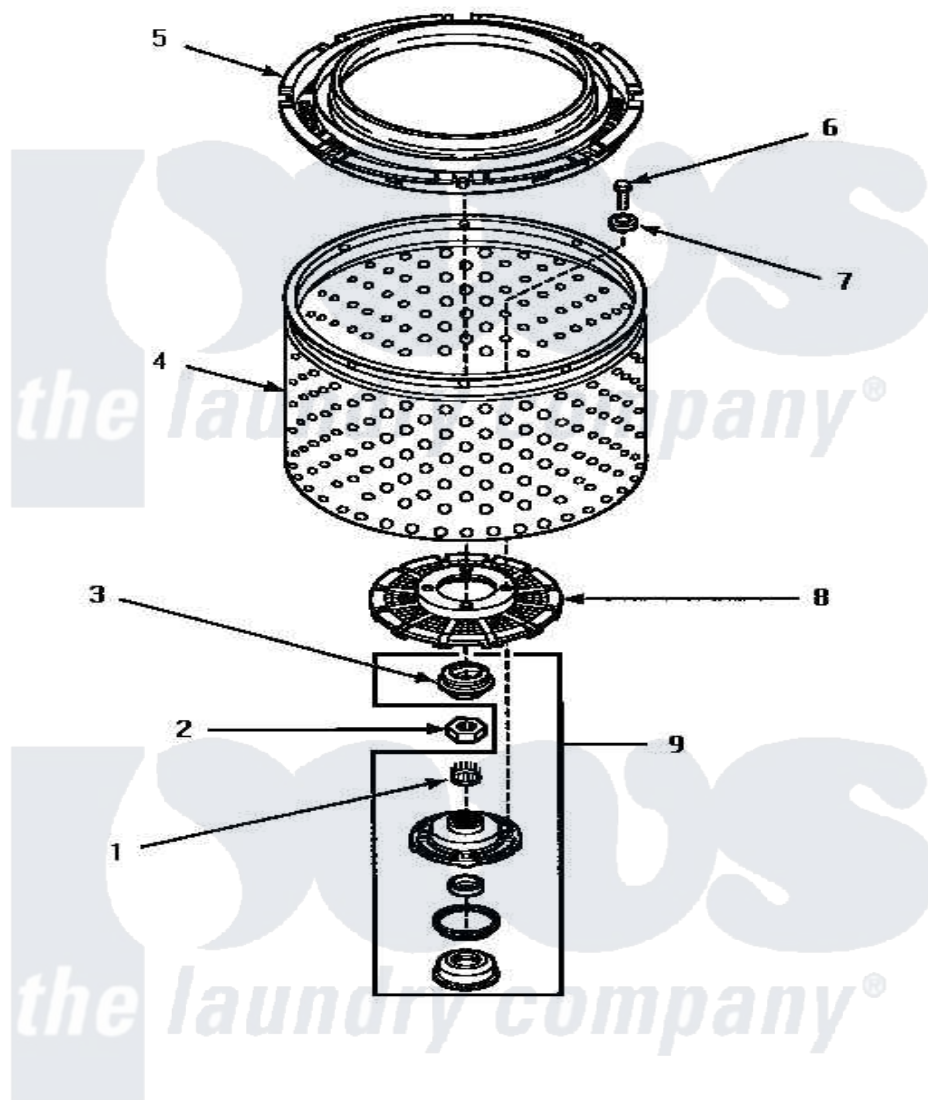

**Amana LW4302L (BOM: P1163302W L) 05 - CLOTHES
GUARD/WASHTUB/LINT FILTER & HUB**

CLOTHES GUARD, WASHTUB, LINT FILTER AND HUB

Amana [Residential Amana LW4302L \(BOM: P1163302W L\) Washer Parts](#) Parts Diagram 05 - CLOTHES
GUARD/WASHTUB/LINT FILTER & HUB
[Click on the part number to view part](#)

Item	Original Part Number	Replaced By	Status	Part Description
1	29728	40008301		Insert, Spline
2	Y29220	40016301		Nut, Lock
3	34184	R9900189		Kit, Drive Bell And Seal
4	33503P	39240P		Wash Tub
5	35035			Guard, Clothes
6	27202	W10116787		Screw
7	28094			Gasket
8	32998	39371		Filter Lin
9	495P3	R9900552		Hub And Seal