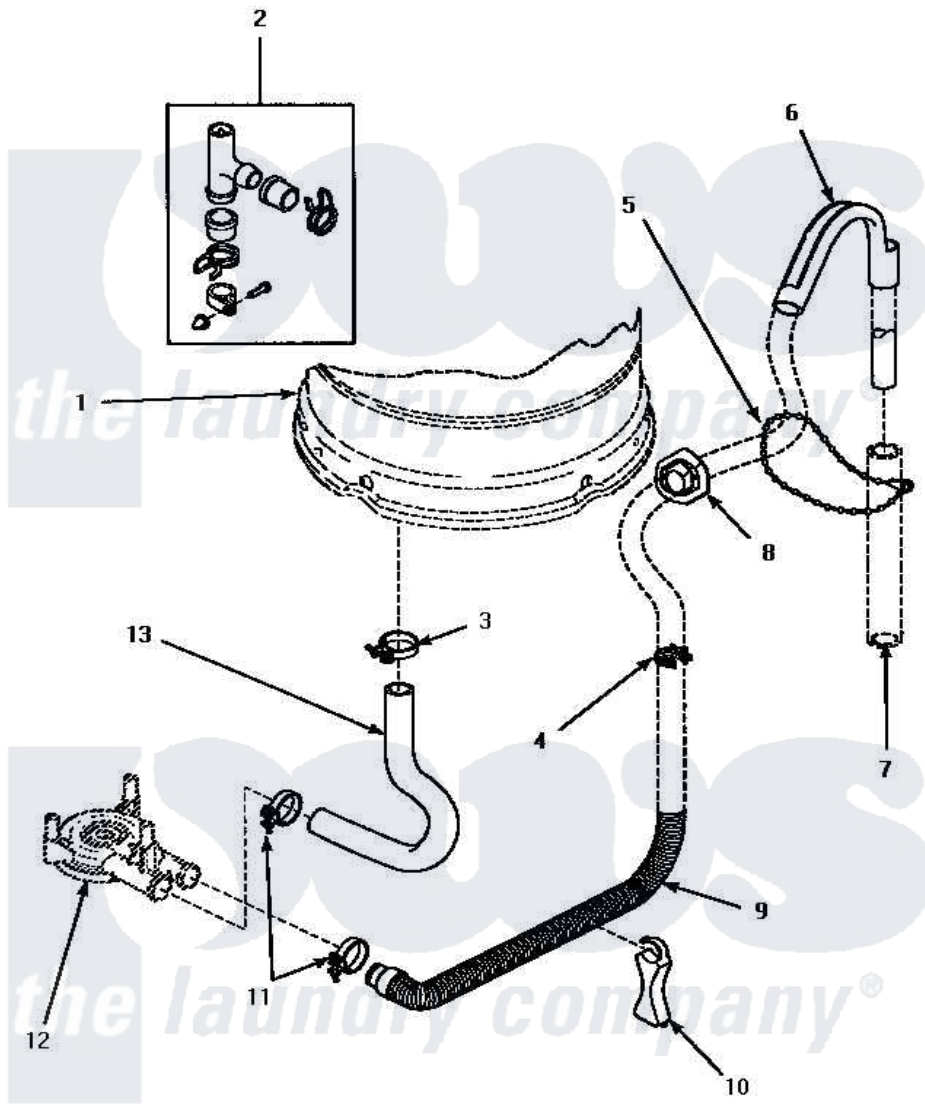

Amana LW4302L (BOM: P1163302W L) 06 - DRAIN HOSE & SIPHON BREAK

DRAIN HOSE AND SIPHON BREAK

Amana Residential Amana LW4302L (BOM: P1163302W L) Washer Parts Parts Diagram 06 - DRAIN HOSE & SIPHON BREAK

Click on the part number to view part

Item	Original Part Number	Replaced By	Status	Part Description
1	Y00000000		Not Available	SEE NOTE OUTER TUB
2	562P3	76660		Break-Sphn
3	35384	285655		Clamp, Hose
4	36014			Clip, Retainer-Hose
5	33489	8539404		Tie-Wire
6	33615	22003814		Retainer, Drain Hose
7	Y00000000		Not Available	SEE NOTE STANDPIPE
8	32219			Relief, Strain
9	34502	40053901		Hose, Drain
10	35487			Support, Hose
11	35384	285655		Clamp, Hose
12	Y00000000		Not Available	SEE NOTE PUMP ASSEMBLY
13	35753			Hose, Tub To Pump-Ddp
NI	406P3	451P3		Kit Drain Extension