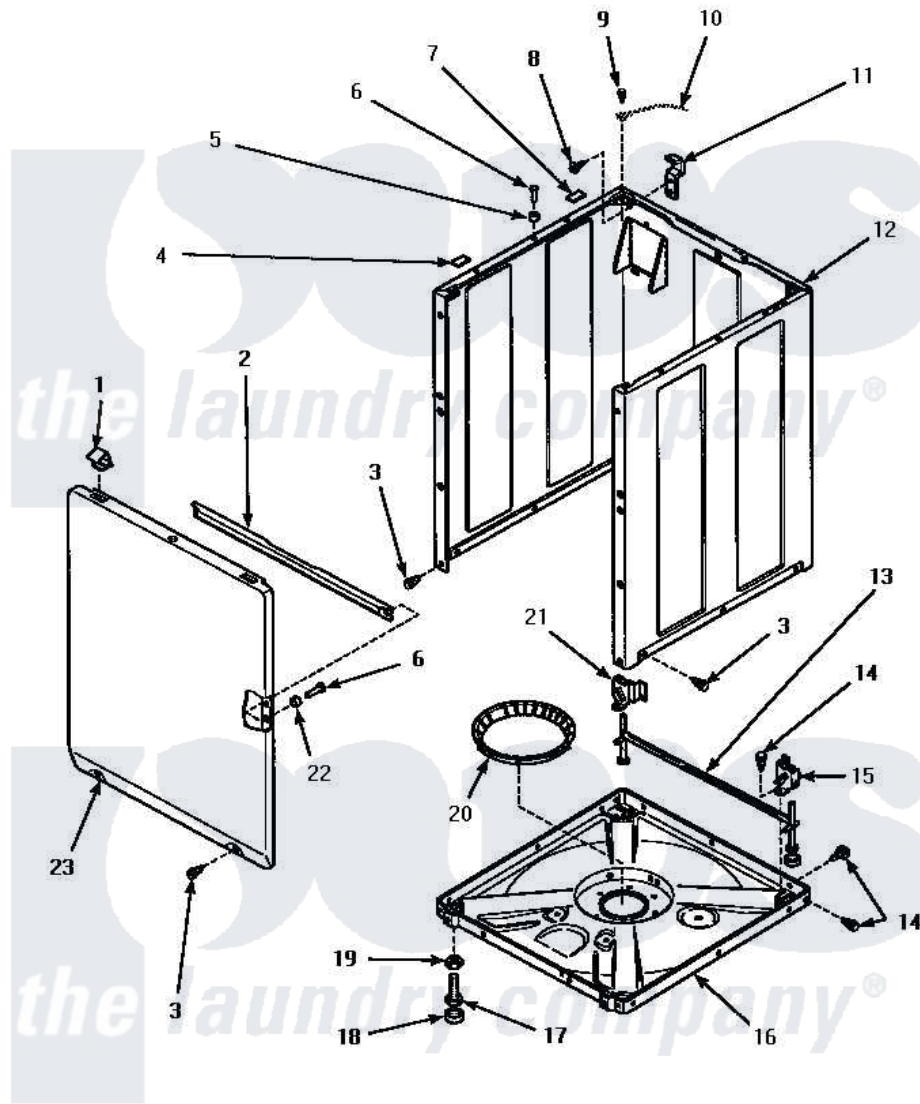

Amana LW4302L (BOM: P1163302W L) 07 - FRONT PANEL, BASE & CABINET ASSY

FRONT PANEL, BASE AND CABINET ASSEMBLY

Amana Residential Amana LW4302L (BOM: P1163302W L) Washer Parts Parts Diagram 07 - FRONT PANEL, BASE & CABINET ASSY

Click on the part number to view part

Item	Original Part Number	Replaced By	Status	Part Description
1	35865			Clip, Hold-Down Front Panel
2	Y35097		Not Available	BRACE, FRT PNL
3	27196	27001200		Screw
4	Y56128			Pad, Bumper
5	56079	505187		Locator, Panel
6	32671	Y014874		Screw, Idler Arm And Sleeve
7	36226			Pad, Bumper .25
8	34499		Not Available	SCREW, No.10B X 1/4 TAP IN HX
9	56392		Not Available	SCREW,8-18 X 3/8 TAPPI
10	Y00000000		Not Available	SEE NOTE GROUND WIRE, GREEN
11	Y27103			Hinge, Hold-Down Lug
12	34475WP	38612WP		Kit-Servic
"	34475LP	38612LP		Kit Service Cabinet

"	34475HP		Not Available	KIT,SERVICE CABINET
13	34443			Assembly, Leg And Stabilier
14	35148		Not Available	SCREW,1/4-14 X 3/8 HX HD
15	36036		Not Available	BRACKET,SLL-RIGHT
16	34434P			Assembly Nut/Leg Base
17	Y34319	22003428		Leg, Adjustable
18	34318	40016001		Foot, Rubber
19	Y21899	40038101		Nut, Leg
20	36108		Not Available	SNUBBER PAD & ISOLATOR
21	36037			Bracket, Sll-Left
22	28102			Locator, Panel
23	34656WP			Assembly, Front Panel
"	34656HP		Not Available	ASSY,FRONT PANEL
"	34656LP			Assembly, Front Panel