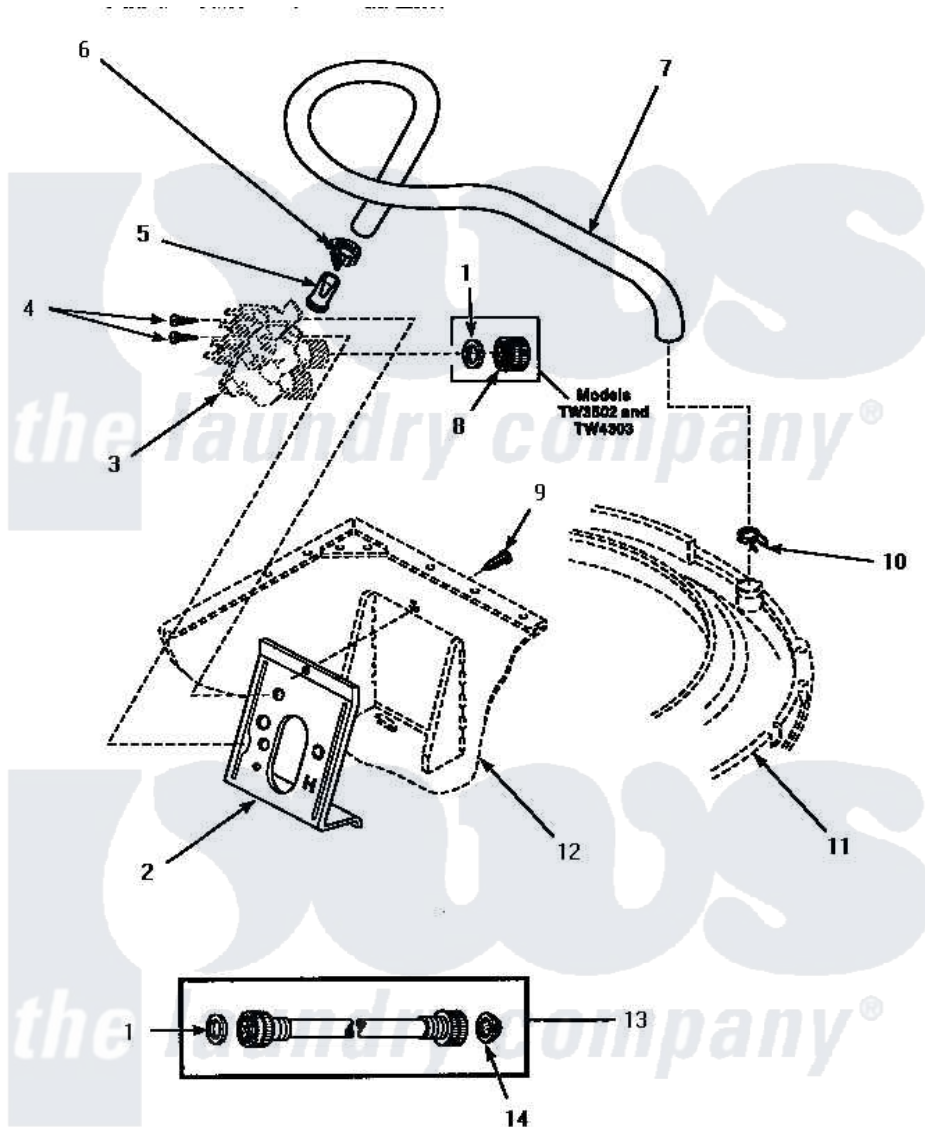

Amana LW4302L (BOM: P1163302W L) 09 - INLET/FILL HOSE & MIXING VLV MTG BRKT

INLET HOSE, FILL HOSE AND MIXING VALVE MOUNTING BRACKET

Amana [Residential Amana LW4302L \(BOM: P1163302W L\) Washer Parts](#) Parts Diagram 09 - INLET/FILL HOSE & MIXING VLV MTG BRKT

[Click on the part number to view part](#)

Item	Original Part Number	Replaced By	Status	Part Description
1	20290	Y013783		Washer, Inlet Hose
2	34972	39407		Bracket, Valve
3	Y00000000		Not Available	SEE NOTE MIXING VALVE ASSEMBLY
4	56392		Not Available	SCREW,8-18 X 3/8 TAPPI
5	34500	22001900		Preventer, Back Flow
6	27643	596669		Clamp, Manifold
7	35874	38155		Hose, Mix Valve To TU
8	24145			Cap
9	33562	27001200		Screw
10	29210			Hose Clamp
11	Y00000000		Not Available	SEE NOTE OUTER TUB COVER
12	Y00000000		Not Available	SEE NOTE CABINET
13	28330P	202860		Inlet Hose Assembly