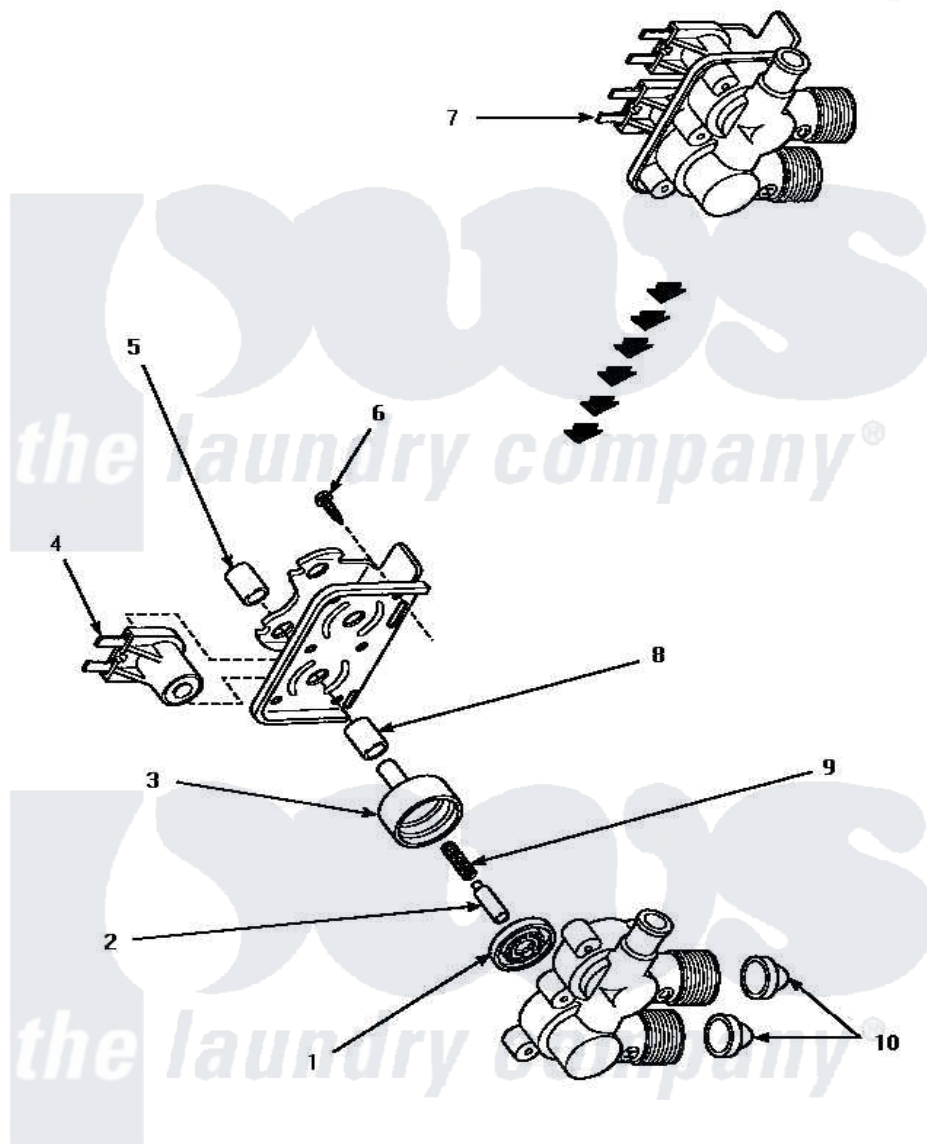

Amana LW4302L (BOM: P1163302W L) 10 - MIXING VALVE ASSY

MIXING VALVE ASSEMBLY

Amana [Residential Amana LW4302L \(BOM: P1163302W L\) Washer Parts](#) Parts Diagram 10 - MIXING VALVE ASSY

[Click on the part number to view part](#)

Item	Original Part Number	Replaced By	Status	Part Description
1	24134		Not Available	DIAPHRAGM
2	24132		Not Available	ARMATURE
3	24130			Guide, Armature
4	33930A	33930		Valve, Mixing
5	24128		Not Available	SLEEVE, LONG
6	25817C		Not Available	SCREW
7	34963	34963P		Valve Mixing Package
8	24129		Not Available	SLEEVE, SHORT
9	23224E		Not Available	SPRING
10	24122	22002960		Strainer, Washer Inlet