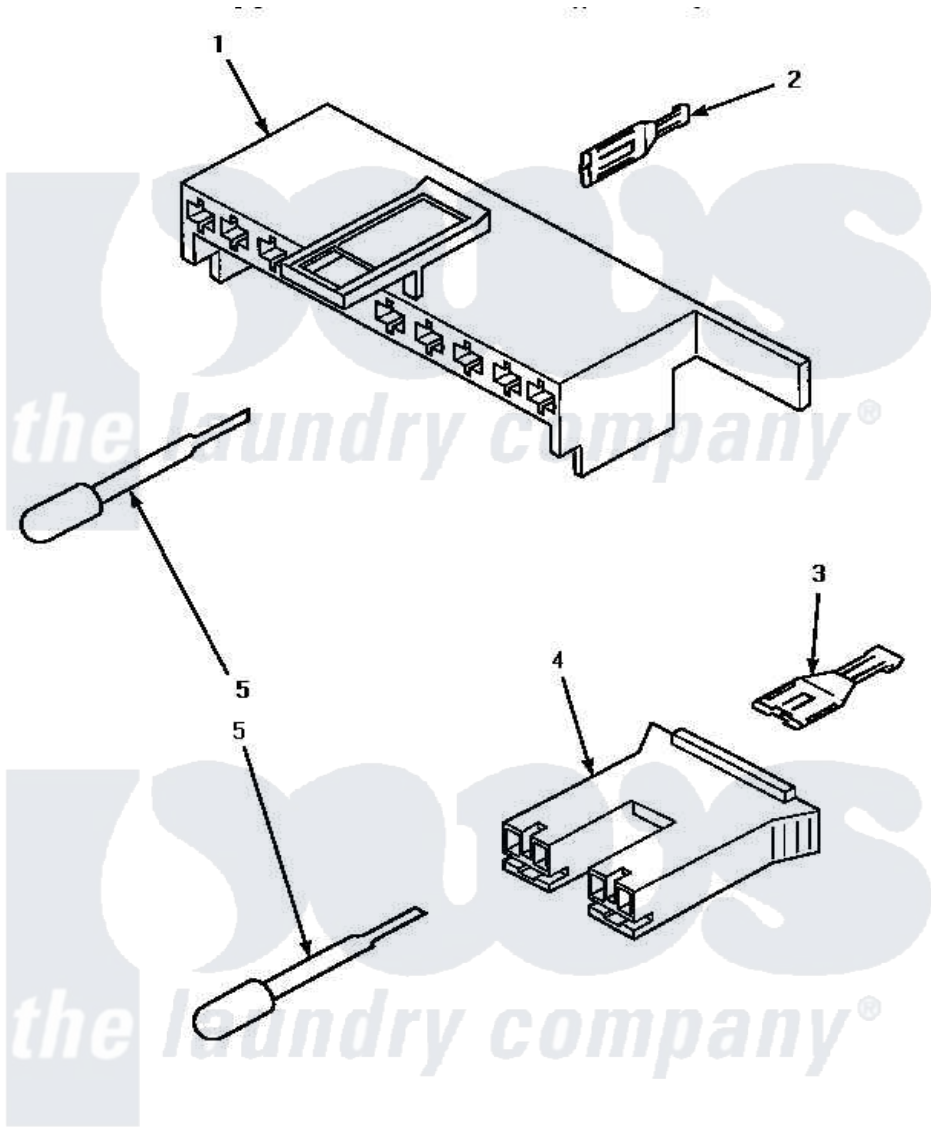

Amana LW4302L (BOM: P1163302W L) 11 - MIXING VLV & MTR CONN BLOCKS/TERM & TOOL

MIXING VALVE AND MOTOR CONNECTION BLOCKS, TERMINALS AND TERMINAL EXTRACTOR TOOL

Amana [Residential Amana LW4302L \(BOM: P1163302W L\) Washer Parts](#) Parts Diagram 11 - MIXING VLV & MTR CONN BLOCKS/TERM & TOOL

[Click on the part number to view part](#)

Item	Original Part Number	Replaced By	Status	Part Description
1	34677			10 Circuit Plug
2	Y00188			Molex Terminal
3	Y00121		Not Available	SPADE TERMINAL(12 GAUGE) (1/4 INCH-(2) 18 GAUGE WIRES O
4	34676			Plug
"	34675		Not Available	PLUG
5	283P4			Terminal Extractor Tool