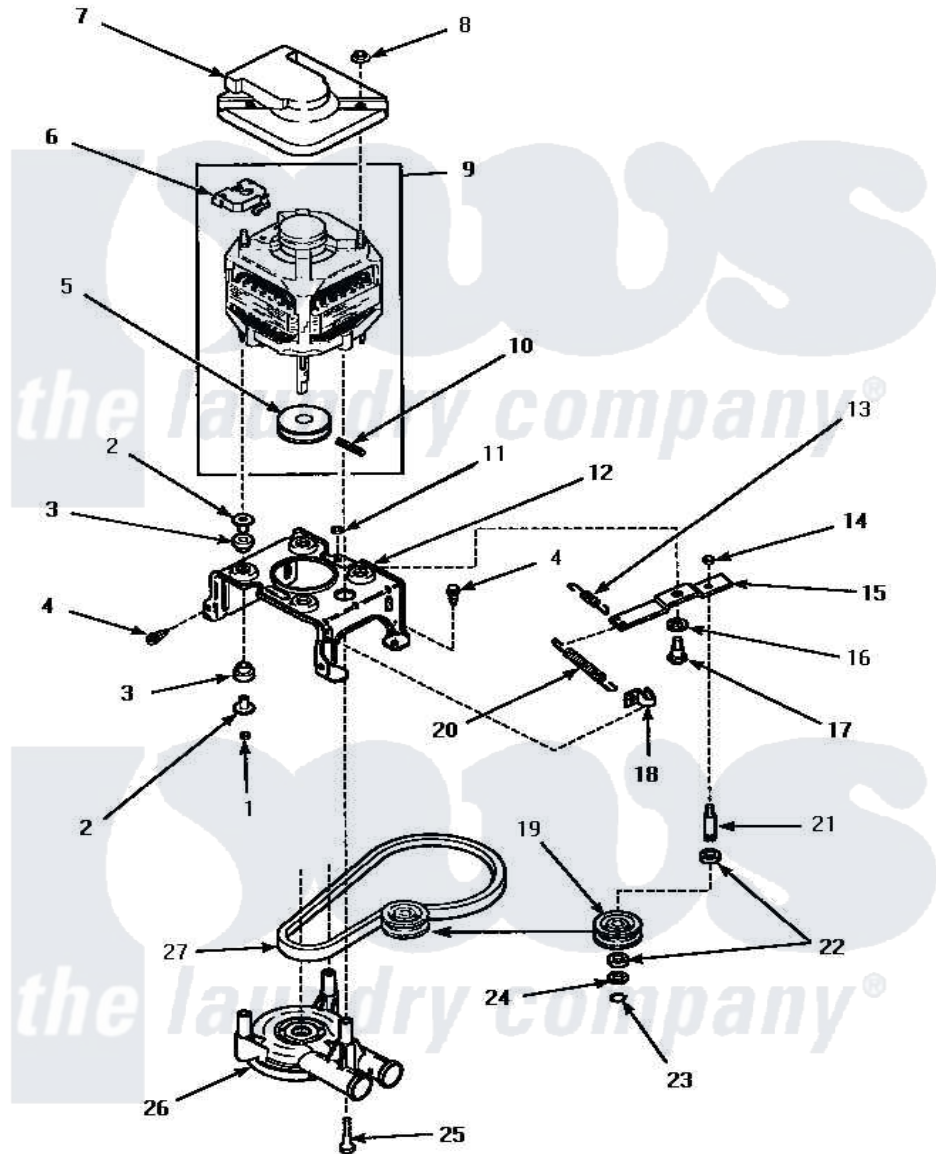

Amana LW4302L (BOM: P1163302W L) 12 - MOTOR, MTG BRKT, BELT, PUMP & IDLER ASSY

MOTOR, MOUNTING BRACKET, BELT, PUMP AND IDLER ASSEMBLY

Amana [Residential Amana LW4302L \(BOM: P1163302W L\) Washer Parts](#) Parts Diagram 12 - MOTOR, MTG BRKT, BELT, PUMP & IDLER ASSY

[Click on the part number to view part](#)

Item	Original Part Number	Replaced By	Status	Part Description
1	35423	3400029		Nut, Adapter Plate
2	34791			Post, Mount-Motor
3	34788			Mount, Motor
4	Y31645	27001200		Screw
5	27171		Not Available	PULLEY,MOTOR
6	35632		Not Available	SWITCH, MOTOR
7	34754	40112301		Shield, Motor
8	35139		Not Available	PALNUT
9	34571	27001215		Motor W/Pulley
"	35145	38034P		Kit Motor 120V/60 2SP Cap Dd
10	23750			Pin, Roll
11	52566	27001225		Nut, Jam Mid Lock 1/4-20
12	34890		Not Available	BRACKET,MOTOR MOUNT
13	30620		Not Available	SPRING,IDLER LEVER HEL

14	28803	2221070	Clamp, Nylon
15	31054	40041002	Lever, Idler
16	81392	40054701	Washer
17	27229	40038901	Screw, 1/4-20
18	28849		Clip, Spring
19	28800	Not Available	WHEEL, IDLER
20	33110	37366	Spring, Idler
21	28802		Shaft, Idler
22	Y29443		Washer, Felt
23	23748		Ring, Retaining
24	52549		Washer, 501 ID X3/4 Odx
25	Y34565	40063701	Screw, 10-16 x 1.75
26	35742P	27001233	Pump
27	28808		Belt, Agitate And Spin
NI	258P3	Not Available	KIT,CAPACITOR