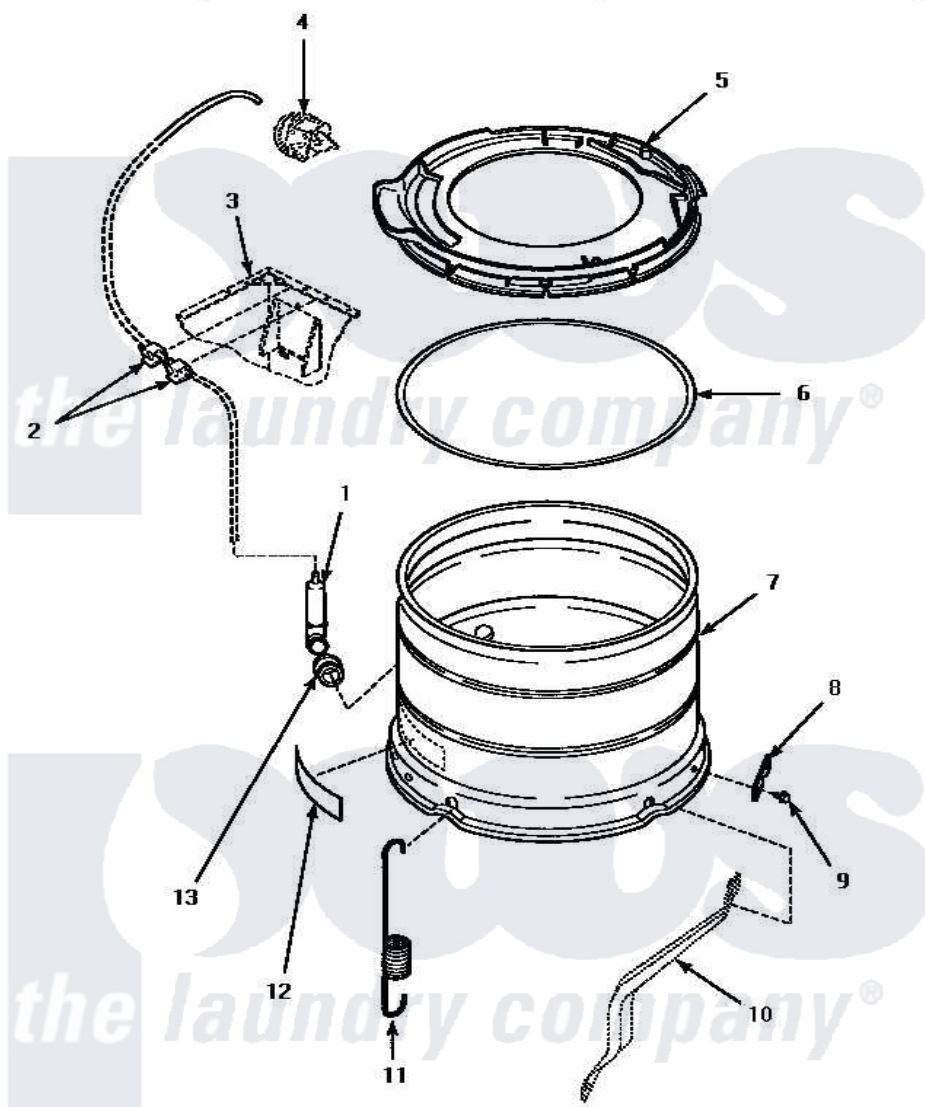

Amana LW4302L (BOM: P1163302W L) 13 - OUTER TUB, COVER & PRESSURE HOSE

OUTER TUB, COVER AND PRESSURE HOSE

Amana [Residential Amana LW4302L \(BOM: P1163302W L\) Washer Parts](#) Parts Diagram 13 - OUTER TUB, COVER & PRESSURE HOSE

[Click on the part number to view part](#)

Item	Original Part Number	Replaced By	Status	Part Description
1	30907	40008501		Assembly, Pressure Bulb
2	21036			Clip, Cable
3	Y00000000		Not Available	SEE NOTE CABINET
4	Y00000000		Not Available	SEE NOTE PRESSURE SWITCH
5	36025	36025P		Assembly, Tub Cover and Gasket
6	32857			Gasket, Tub Cover Small
7	34438P			Assembly, Outer Tub
8	27926			Plate, Leg .063
9	35369	40128701		Screw, 5/16-18 X .50
10	Y00000000		Not Available	SEE NOTE SUPPORT LEG
11	35948			Spring, Leg-Large Tub
12	500049		Not Available	STICKER
13	29175	40037801		Grommet