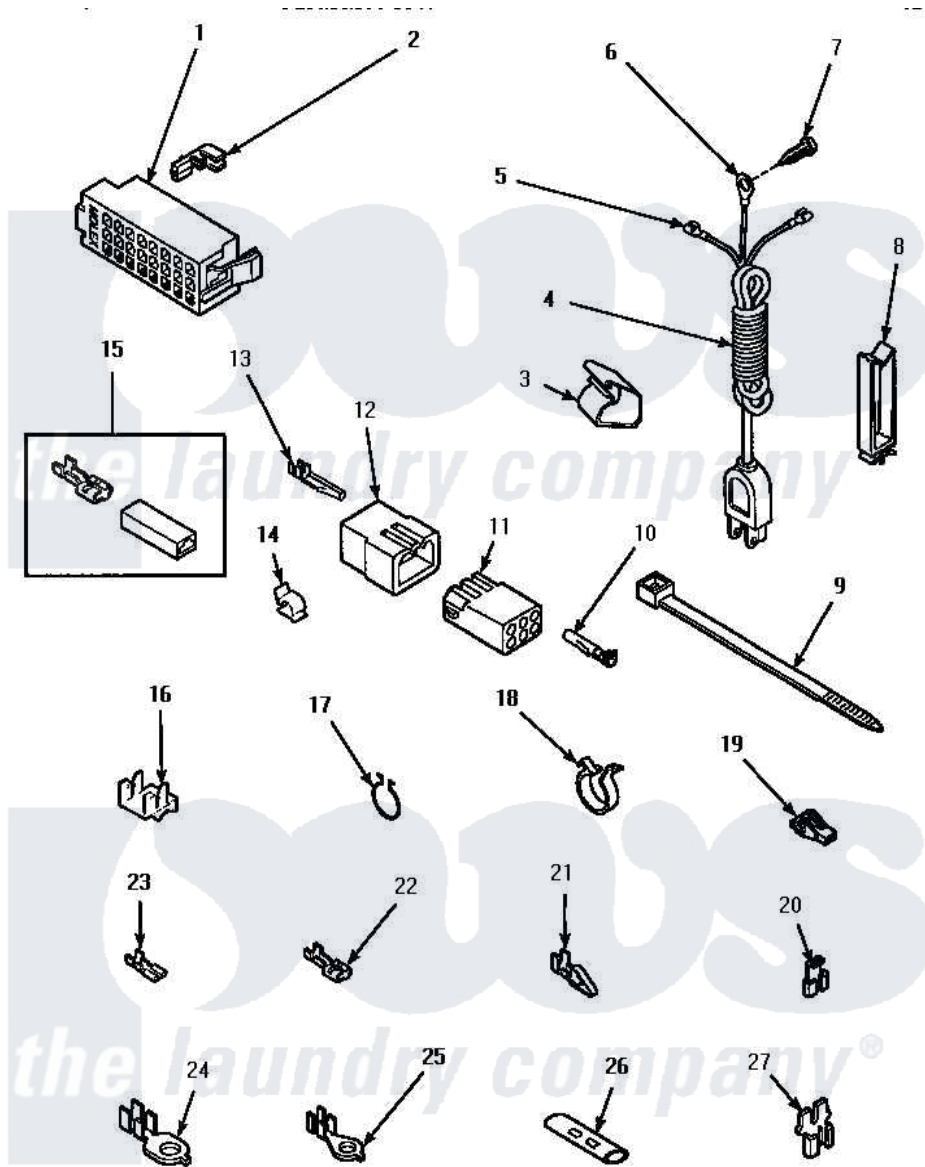

Amana LW4302L (BOM: P1163302W L) 15 - POWER CORD & TERMINALS

POWER CORD AND TERMINALS

Amana Residential Amana LW4302L (BOM: P1163302W L) Washer Parts Parts Diagram 15 - POWER CORD & TERMINALS

Click on the part number to view part

Item	Original Part Number	Replaced By	Status	Part Description
1	34123			Housing, LH -24 Position
"	32746			Housing, RH-24 Positi
2	Y00188			Molex Terminal
3	35521		Not Available	CLIP ,HARNESS HOLDER
4	Y34458		Not Available	POWER CORD ALL
5	03673		Not Available	NUT
6	Y0000000		Not Available	SEE NOTE GROUND WIRE, GREEN
7	52909			Screw, 10B-16 X 1/2 HeX
8	36274		Not Available	CLIP, HARNESS
9	36466	M0321209		Tie-Electrical
10	Y00117	5011-XX		093 Female Socket
11	26301			Receptacle, Molex
"	26708			Receptacle, 6 Circuit
"	26163			Receptacle, 9 Circuit
12	23033			Plug, 9 Circuit

"	26302		Not Available	PLUG, 1 CIRCUIT
"	23041			Plug, 6 Circuit
13	Y00116			Terminal, Pin-Male
14	21036			Clip, Cable
15	00234	00359		Terminal Ultra Pod 250 X032F
16	Y00161	B5733302		Clip, Ground
17	51291			Clip, Wire
18	61510	504034		Clip, Wire
19	70210		Not Available	INSULATOR,BLUE
20	Y00120			Terminal, Flag-1/4 Fema
21	00220		Not Available	TERMINAL,CRIMP-SINGLE
22	Y00119		Not Available	SPADE TERMINAL(18 GAUGE) (1/4 INCH-(1) 18 GAUGE WIRE)
23	00112			Terminal, Spade-3/16 Fe
24	Y00113		Not Available	TERMINAL,RING-1/4 STUD
25	00110			No.10 18 Gauge Wire
26	21091		Not Available	CONNECTOR TWO 1/4 INCH MALE
27	29673		Not Available	DOUBLE CONNECTOR