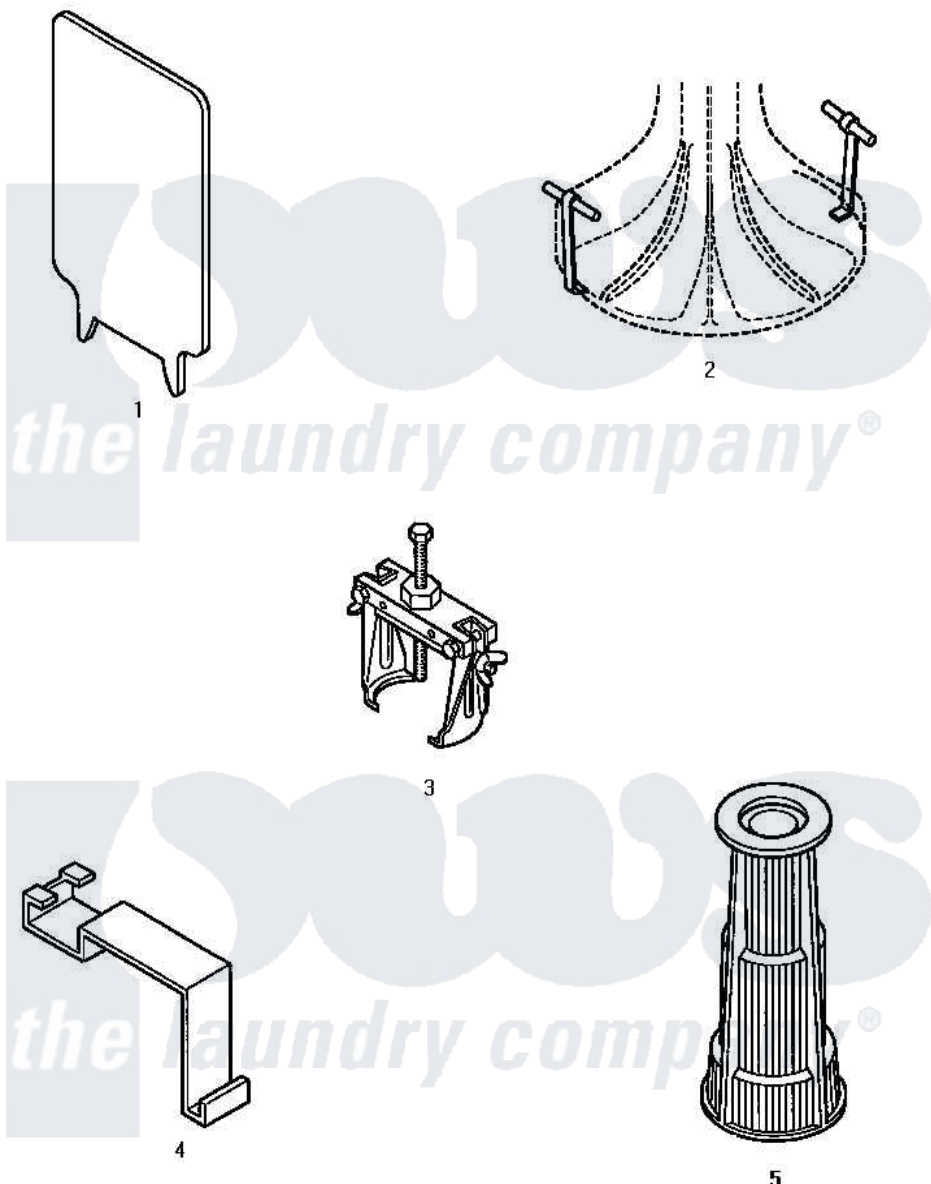

Amana LW4302L (BOM: P1163302W L) 17 - SPECIAL TOOLS

Amana Residential Amana LW4302L (BOM: P1163302W L) Washer Parts Parts Diagram 17 - SPECIAL TOOLS
 Click on the part number to view part

Item	Original Part Number	Replaced By	Status	Part Description
1	272P4			Tool, Lid Switch Instal
2	254P4P			Agitator Hooks
3	253P4	294P4		Bell Tool
4	273P4			Tub Cover Gasket Tool
5	274P4	293P4		Seal Tool