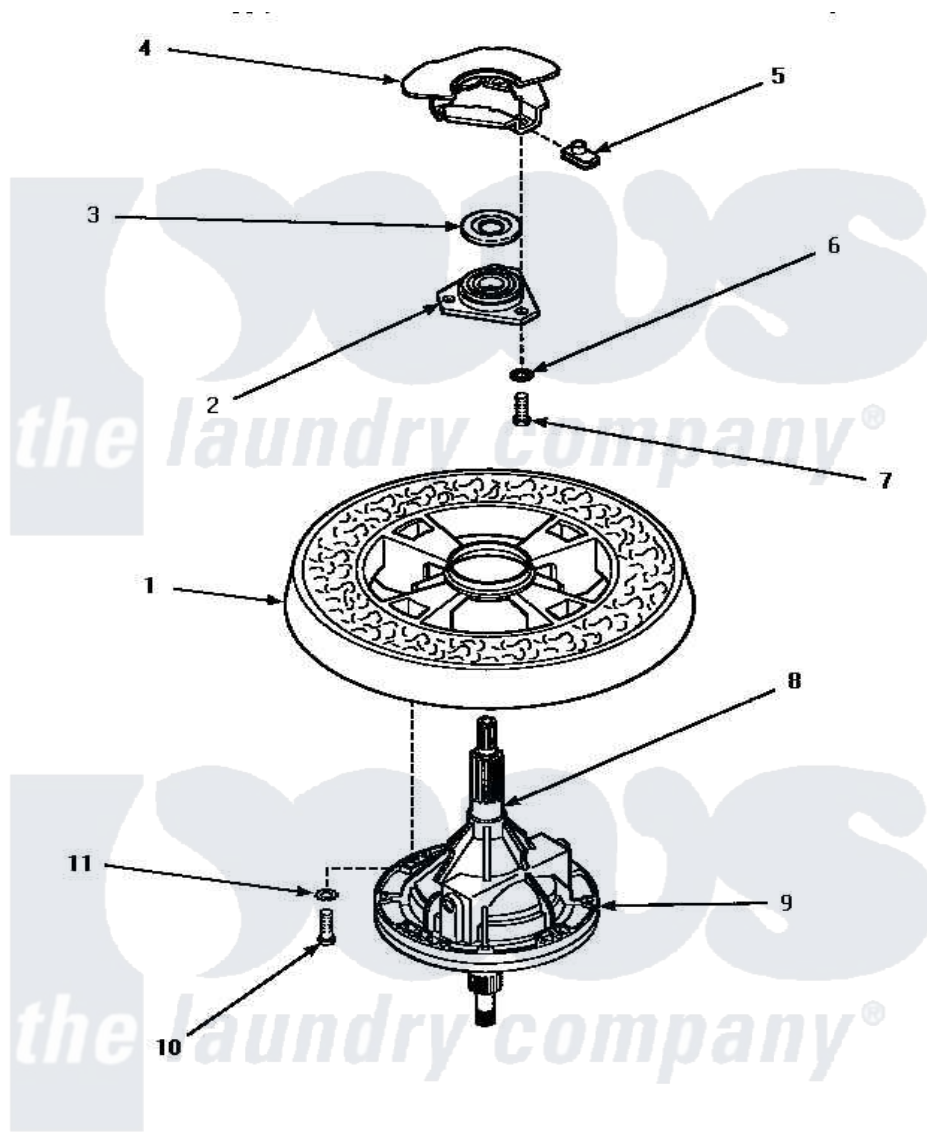

**Amana LW4302L (BOM: P1163302W L) 18 - TRANSMISSION ASSY & BALANCE RING**

**TRANSMISSION ASSEMBLY AND BALANCE RING**

Amana [Residential Amana LW4302L \(BOM: P1163302W L\) Washer Parts](#) Parts Diagram 18 - TRANSMISSION ASSY & BALANCE RING

[Click on the part number to view part](#)

Item	Original Part Number	Replaced By	Status	Part Description
1	34731		Not Available	ASSY,BALANCE RING-COMPL
2	27182	<a href="#">40004201P</a>		Main Bearing Assembly
3	<a href="#">27187</a>			Flinger
4	Y00000000		Not Available	SEE NOTE OUTER TUB
5	<a href="#">27222</a>			Nut, Retainer 5/16-18
6	<a href="#">04366</a>			Lockwasher, 5/16intshkp
7	01355		Not Available	SCREW
8	<a href="#">27604P</a>			Never-Seeze 1 Oz Tube
9	Y34526	<a href="#">34526P</a>		Assembly, Transmission
10	27200		Not Available	CAP SCREW
11	<a href="#">02431</a>			Lockwasher, 1/4 Ext Shk