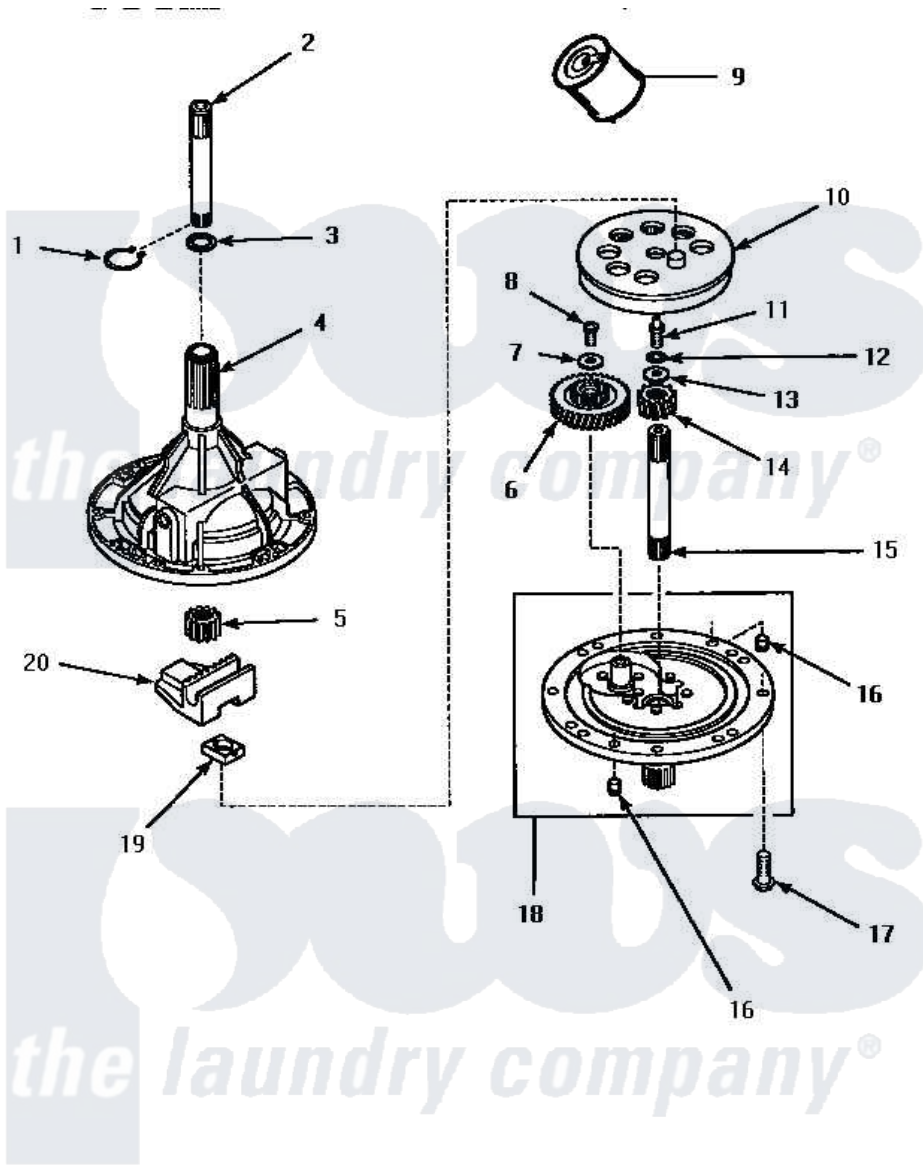

Amana LW4302W (BOM: P1163301W W) 01 - 34526 TRANSMISSION ASSY

34526 TRANSMISSION ASSEMBLY

Amana Residential Amana LW4302W (BOM: P1163301W W) Washer Parts Diagram 01 - 34526 TRANSMISSION ASSY

Click on the part number to view part

Item	Original Part Number	Replaced By	Status	Part Description
1	27197			Ring, Retaining
2	Y36570			Shaft, Output
3	35092			Washer, 3628id X 1.00 X .056
4	33223		Not Available	ASSY,TRANSMISSION CASE
5	27003			Pinion, Agitator
6	29161			Gear, Reduction
7	29260		Not Available	WASHER
8	29273			Screw, 1/4-20 X 3/8
9	27243P			Oil, CW Transmission F-
10	26577			Assembly, Gear And Stud
11	27030		Not Available	SCREW,1/4-20 SPECIAL
12	21456			Lockwasher, 1/4 Intshkp
13	26509	40041501		Washer
14	Y29160			Pinion, Drive
15	34853			Shaft, Input
16	27172			Pin, Dowel

17	32814		Not Available	SCREW, 1/4-20X7/8 SERRA
18	34854	38290		Assembly, Cover
19	26493			Slide
20	Y31526			Rack
NI	28434P		Not Available	LOCTITE