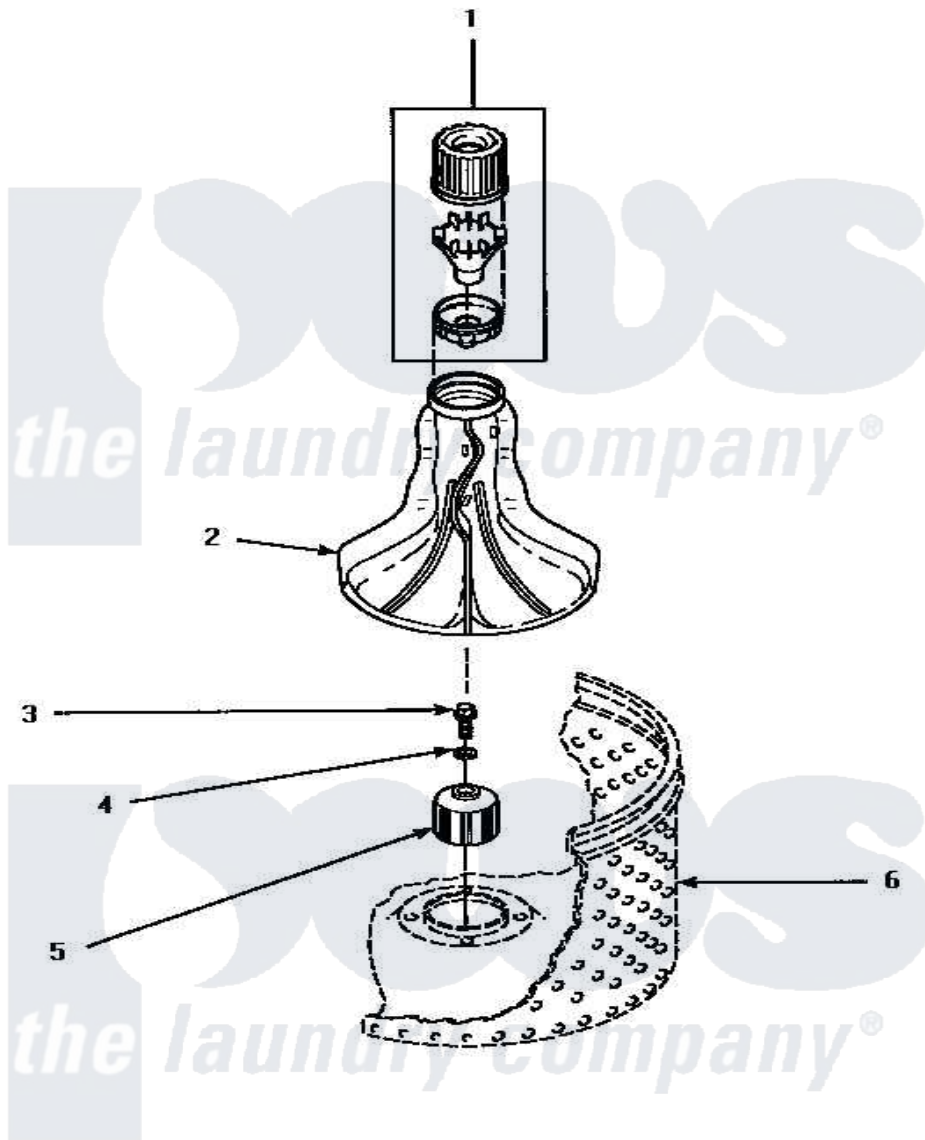

Amana LW4302W (BOM: P1163301W W) 02 - AGITATOR & DRIVE BELL

AGITATOR AND DRIVE BELL

Amana [Residential Amana LW4302W \(BOM: P1163301W W\) Washer Parts](#) Parts Diagram 02 - AGITATOR & DRIVE BELL

[Click on the part number to view part](#)

Item	Original Part Number	Replaced By	Status	Part Description
1	34155	40002101W		Assembly, Fabric Softner
2	33174	40000501W		Agitator, Flex Vane
3	34288	40065102		Screw, Shoulder 1/4
4	36472			O-Ring
5	34504P	R9900189		Kit, Drive Bell And Seal
6	Y00000000		Not Available	SEE NOTE WASHTUB