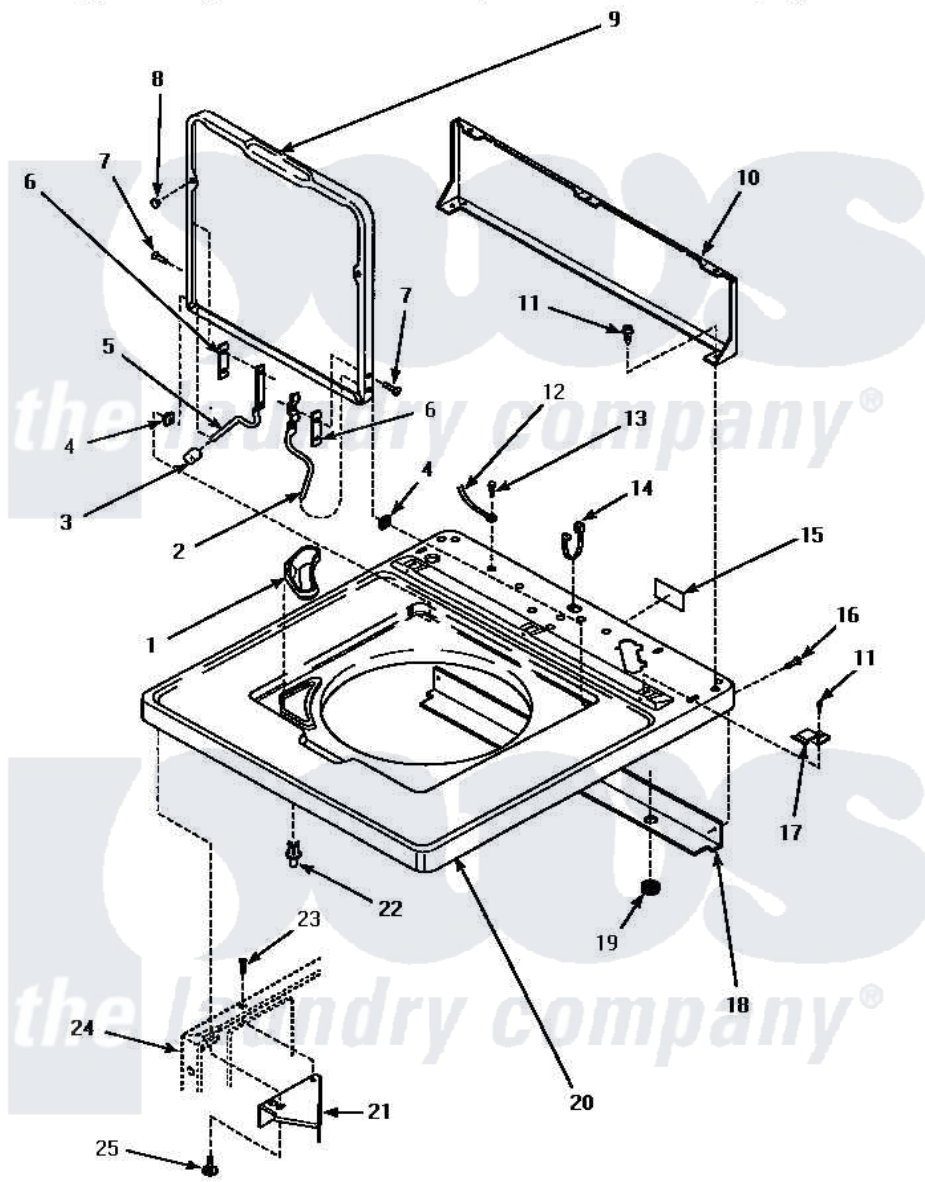

Amana LW4302W (BOM: P1163301W W) 04 - CAB TOP/LOADING DR & CTRL HOOD REAR PAN

CABINET TOP, LOADING DOOR AND CONTROL HOOD REAR PANEL

Amana Residential Amana LW4302W (BOM: P1163301W W) Washer Parts Parts Diagram 04 - CAB TOP/LOADING DR & CTRL HOOD REAR PAN

[Click on the part number to view part](#)

Item	Original Part Number	Replaced By	Status	Part Description
1	34776		Not Available	DISPENSER,BLEACH
2	36437			Hinge, Lid R
3	35112		Not Available	BUMPER,HINGE-STOP
4	33446	40008201		Bushing, Hinge
5	36438			Hinge, Lid Left
6	34338			Gasket, Hinge
7	34337	W10119828		Screw, Lid Hinge Mounting
8	21685	40038001		Bumper
9	33541WP			Lid, W/Instructions
"	33541LP			Lid, W/Instructions
"	33541HP		Not Available	LID,W/INSTRUCTIONS
10	34903		Not Available	PANEL, BACK HOOD (USE 37782)
11	23962	W10116760		Screw
12	XXXXXXXXXX		Not Available	SEE NOTE GROUND WIRE,

12	10000000	Not Available	GREEN
13	52909		Screw, 10B-16 X 1/2 HeX
14	21903	211881	Grommet, Cord Part Not Used-Gas Models Only
15	24903	Not Available	STICKER,DISCONNECT POW
16	27196	27001200	Screw
17	35887	40063901	Clip, Hold Down
18	34228		Shield, Top
19	80262	Not Available	GROMMET
20	34902WP	Not Available	ASSY, TOP-AMANA
"	34902LP		Assembly, Top-Amana
"	34902HP	Not Available	ASSY, TOP-DOMESTIC W/BLEACH
21	36034		Bracket, Director-Module
22	56534		Barrel, Support
23	36035	Not Available	SCREW, 8-18X3/8 PHIL FLT HD
24	Y00000000	Not Available	SEE NOTE CABINET
25	Y31644	27001200	Screw