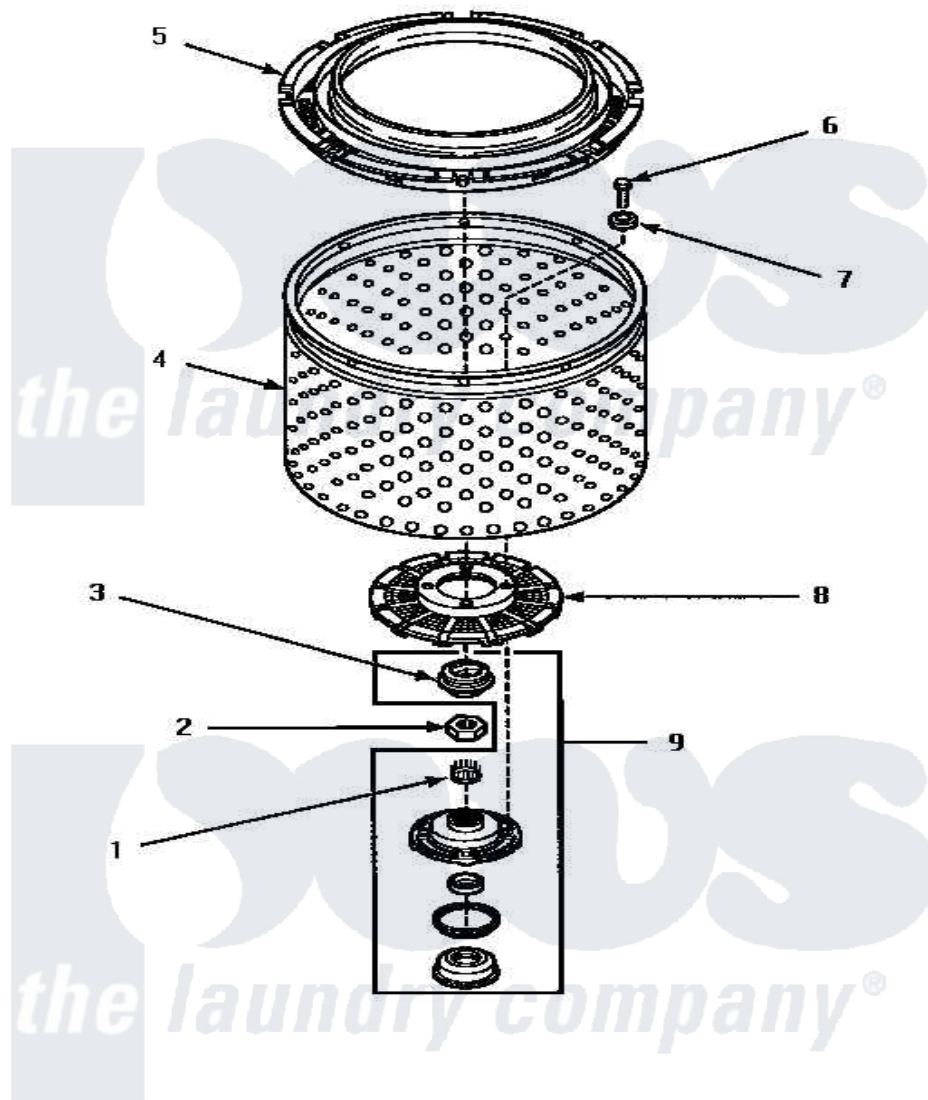

**Amana LW4302W (BOM: P1163301W W) 05 - CLOTHES
GUARD/WASHTUB/LINT FILTER & HUB**

CLOTHES GUARD, WASHTUB, LINT FILTER AND HUB

Amana [Residential Amana LW4302W \(BOM: P1163301W W\) Washer Parts](#) Parts Diagram 05 - CLOTHES
GUARD/WASHTUB/LINT FILTER & HUB
[Click on the part number to view part](#)

Item	Original Part Number	Replaced By	Status	Part Description
1	29728	40008301		Insert, Spline
2	Y29220	40016301		Nut, Lock
3	34184	R9900189		Kit, Drive Bell And Seal
4	33503P	39240P		Wash Tub
5	35035			Guard, Clothes
6	27202	W10116787		Screw
7	28094			Gasket
8	32998	39371		Filter Lin
9	495P3	R9900552		Hub And Seal