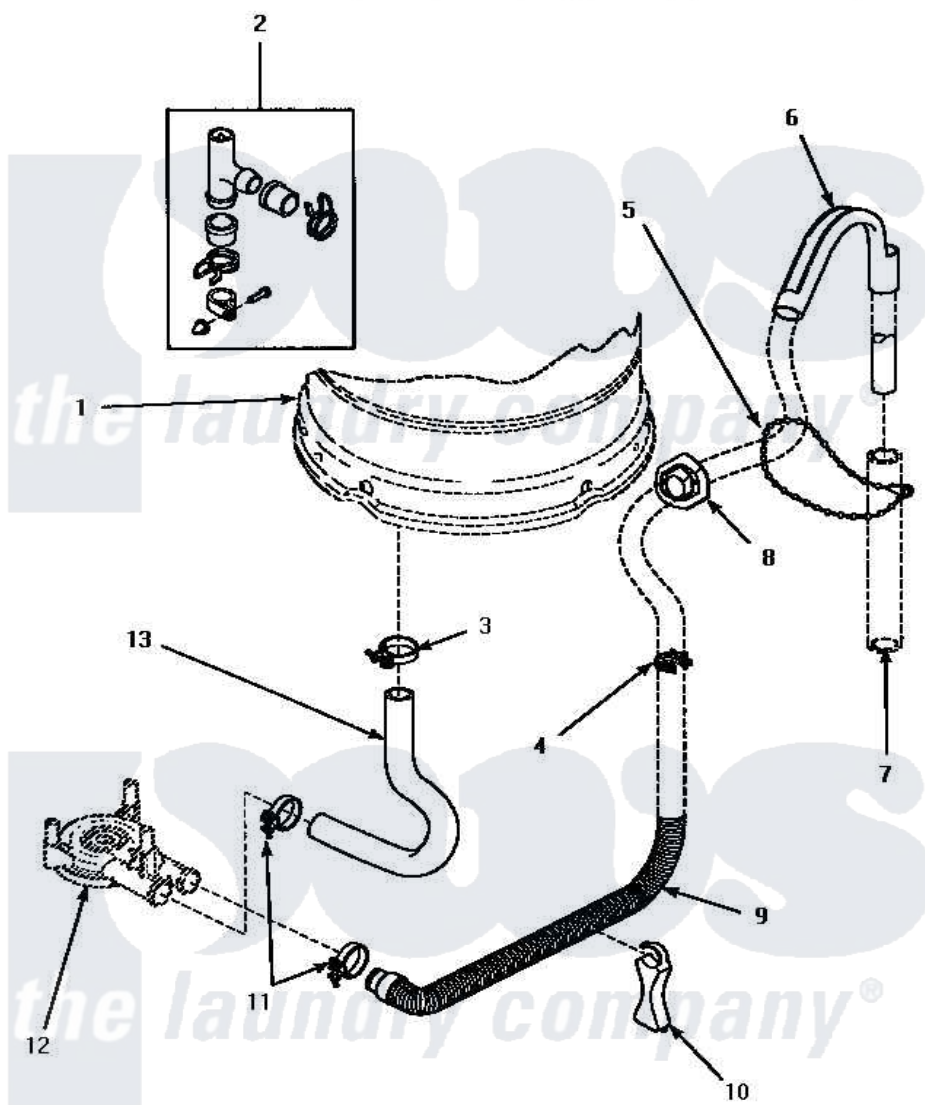

Amana LW4302W (BOM: P1163301W W) 06 - DRAIN HOSE & SIPHON BREAK

DRAIN HOSE AND SIPHON BREAK

Amana Residential Amana LW4302W (BOM: P1163301W W) Washer Parts Parts Diagram 06 - DRAIN HOSE & SIPHON BREAK

Click on the part number to view part

Item	Original Part Number	Replaced By	Status	Part Description
1	Y00000000		Not Available	SEE NOTE OUTER TUB
2	562P3	76660		Break-Sphn
3	35384	285655		Clamp, Hose
4	36014			Clip, Retainer-Hose
5	33489	8539404		Tie-Wire
6	33615	22003814		Retainer, Drain Hose
7	Y00000000		Not Available	SEE NOTE STANDPIPE
8	32219			Relief, Strain
9	34502	40053901		Hose, Drain
10	35487			Support, Hose
11	35384	285655		Clamp, Hose
12	Y00000000		Not Available	SEE NOTE PUMP ASSEMBLY
13	35753			Hose, Tub To Pump-Ddp
NI	406P3	451P3		Kit Drain Extension