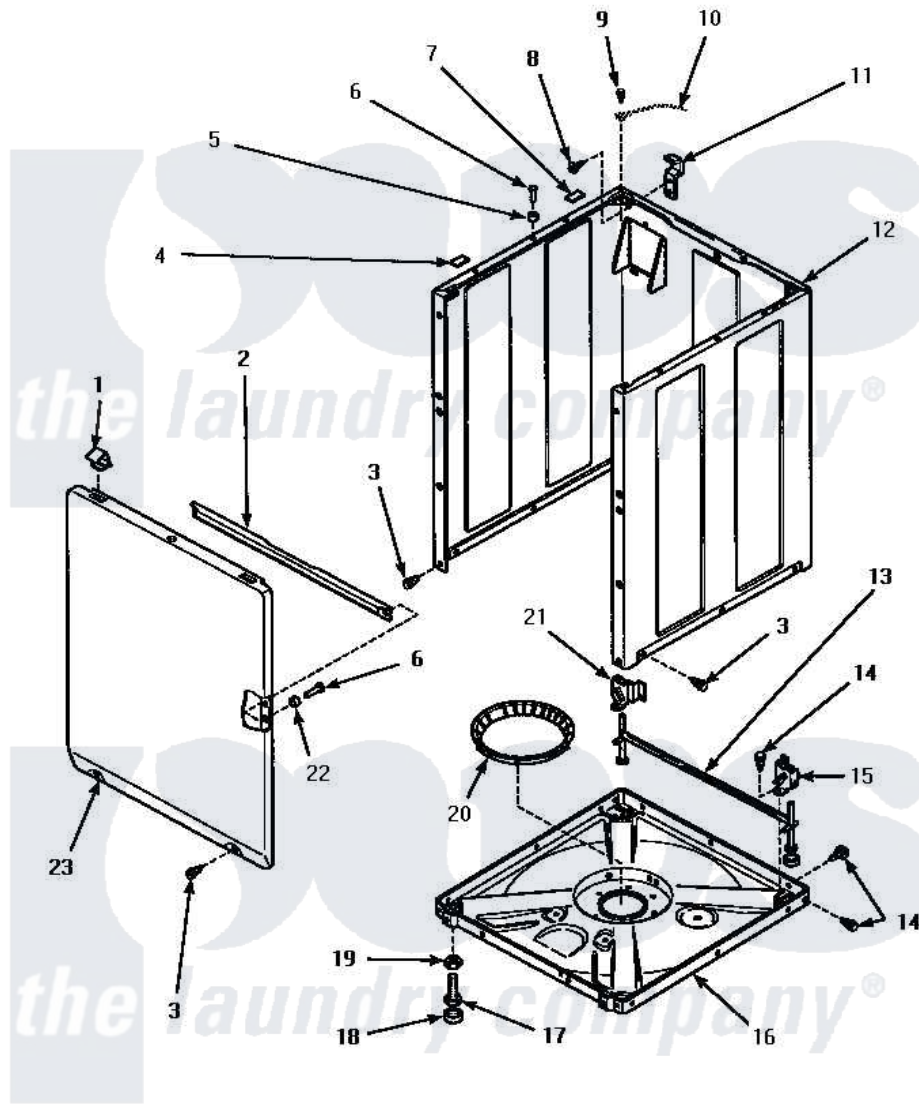

Amana LW4302W (BOM: P1163301W W) 07 - FRONT PANEL, BASE & CABINET ASSY

FRONT PANEL, BASE AND CABINET ASSEMBLY

Amana Residential Amana LW4302W (BOM: P1163301W W) Washer Parts Parts Diagram 07 - FRONT PANEL, BASE & CABINET ASSY

Click on the part number to view part

Item	Original Part Number	Replaced By	Status	Part Description
1	35865			Clip, Hold-Down Front Panel
2	Y35097		Not Available	BRACE, FRT PNL
3	27196	27001200		Screw
4	Y56128			Pad, Bumper
5	56079	505187		Locator, Panel
6	32671	Y014874		Screw, Idler Arm And Sleeve
7	36226			Pad, Bumper .25
8	34499		Not Available	SCREW, No.10B X 1/4 TAP IN HX
9	56392		Not Available	SCREW,8-18 X 3/8 TAPPI
10	Y00000000		Not Available	SEE NOTE GROUND WIRE, GREEN
11	Y27103			Hinge, Hold-Down Lug
12	34475WP	38612WP		Kit-Servic
"	34475LP	38612LP		Kit Service Cabinet

"	34475HP		Not Available	KIT,SERVICE CABINET
13	34443			Assembly, Leg And Stabilier
14	35148		Not Available	SCREW,1/4-14 X 3/8 HX HD
15	36036		Not Available	BRACKET,SLL-RIGHT
16	34434P			Assembly Nut/Leg Base
17	Y34319	22003428		Leg, Adjustable
18	34318	40016001		Foot, Rubber
19	Y21899	40038101		Nut, Leg
20	36108		Not Available	SNUBBER PAD & ISOLATOR
21	36037			Bracket, Sll-Left
22	28102			Locator, Panel
23	34656WP			Assembly, Front Panel
"	34656HP		Not Available	ASSY,FRONT PANEL
"	34656LP			Assembly, Front Panel