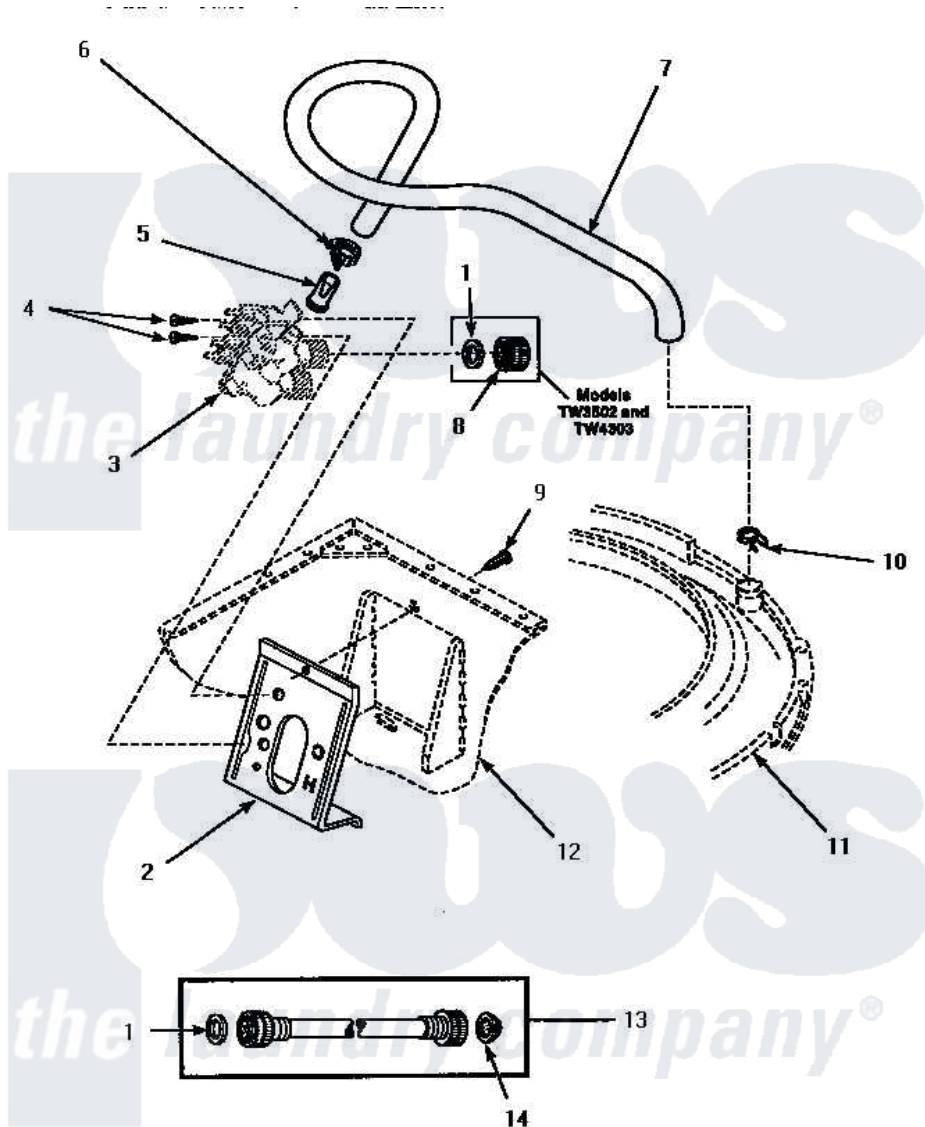

Amana LW4302W (BOM: P1163301W W) 09 - INLET/FILL HOSE & MIXING VLV MTG BRKT

INLET HOSE, FILL HOSE AND MIXING VALVE MOUNTING BRACKET

Amana [Residential Amana LW4302W \(BOM: P1163301W W\) Washer Parts](#) Parts Diagram 09 - INLET/FILL HOSE & MIXING VLV MTG BRKT

[Click on the part number to view part](#)

Item	Original Part Number	Replaced By	Status	Part Description
1	20290	Y013783		Washer, Inlet Hose
2	34972	39407		Bracket, Valve
3	Y00000000		Not Available	SEE NOTE MIXING VALVE ASSEMBLY
4	56392		Not Available	SCREW,8-18 X 3/8 TAPPI
5	34500	22001900		Preventer, Back Flow
6	27643	596669		Clamp, Manifold
7	35874	38155		Hose, Mix Valve To TU
8	24145			Cap
9	33562	27001200		Screw
10	29210			Hose Clamp
11	Y00000000		Not Available	SEE NOTE OUTER TUB COVER
12	Y00000000		Not Available	SEE NOTE CABINET
13	28330P	202860		Inlet Hose Assembly