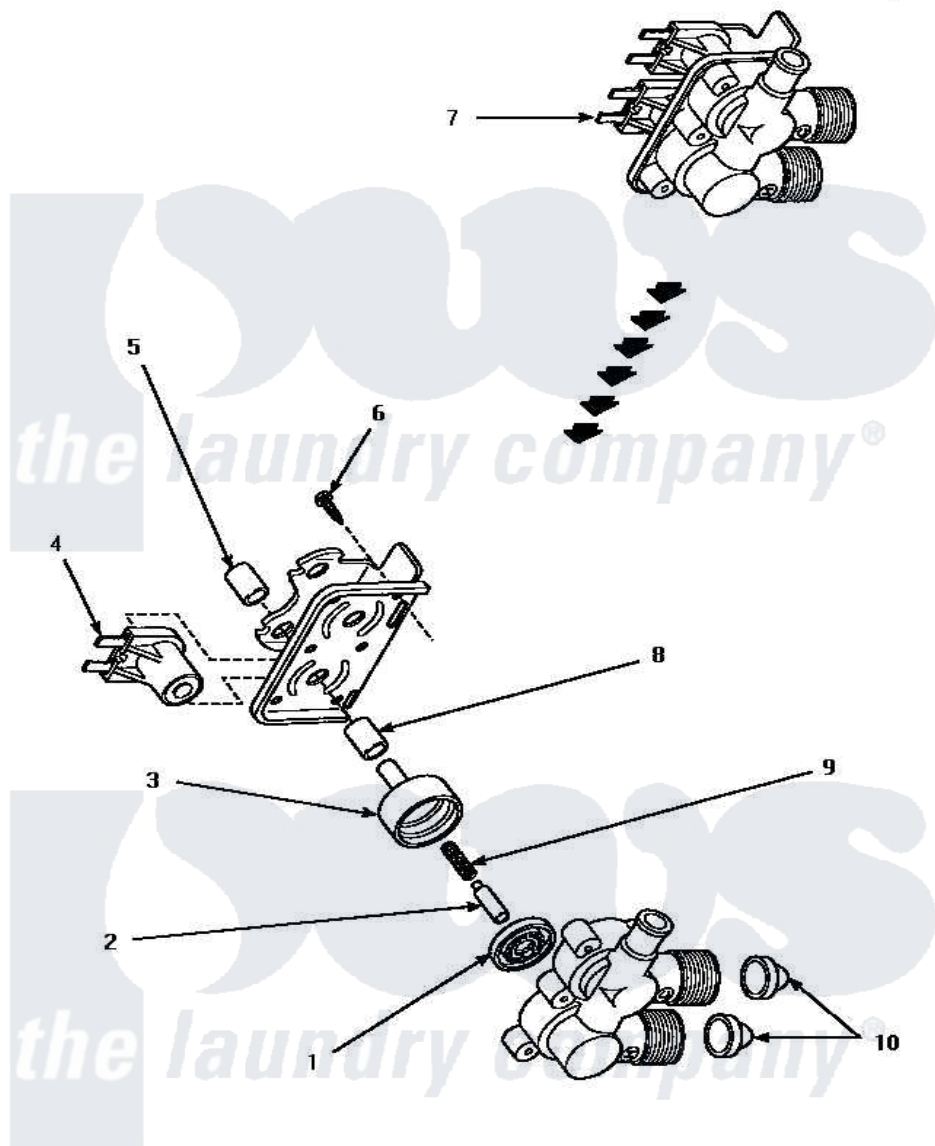

Amana LW4302W (BOM: P1163301W W) 10 - MIXING VALVE ASSY

MIXING VALVE ASSEMBLY

Amana Residential Amana LW4302W (BOM: P1163301W W) Washer Parts Parts Diagram 10 - MIXING VALVE ASSY

Click on the part number to view part

Item	Original Part Number	Replaced By	Status	Part Description
1	24134		Not Available	DIAPHRAGM
2	24132		Not Available	ARMATURE
3	24130			Guide, Armature
4	33930A	33930		Valve, Mixing
5	24128		Not Available	SLEEVE, LONG
6	25817C		Not Available	SCREW
7	34963	34963P		Valve Mixing Package
8	24129		Not Available	SLEEVE, SHORT
9	23224E		Not Available	SPRING
10	24122	22002960		Strainer, Washer Inlet