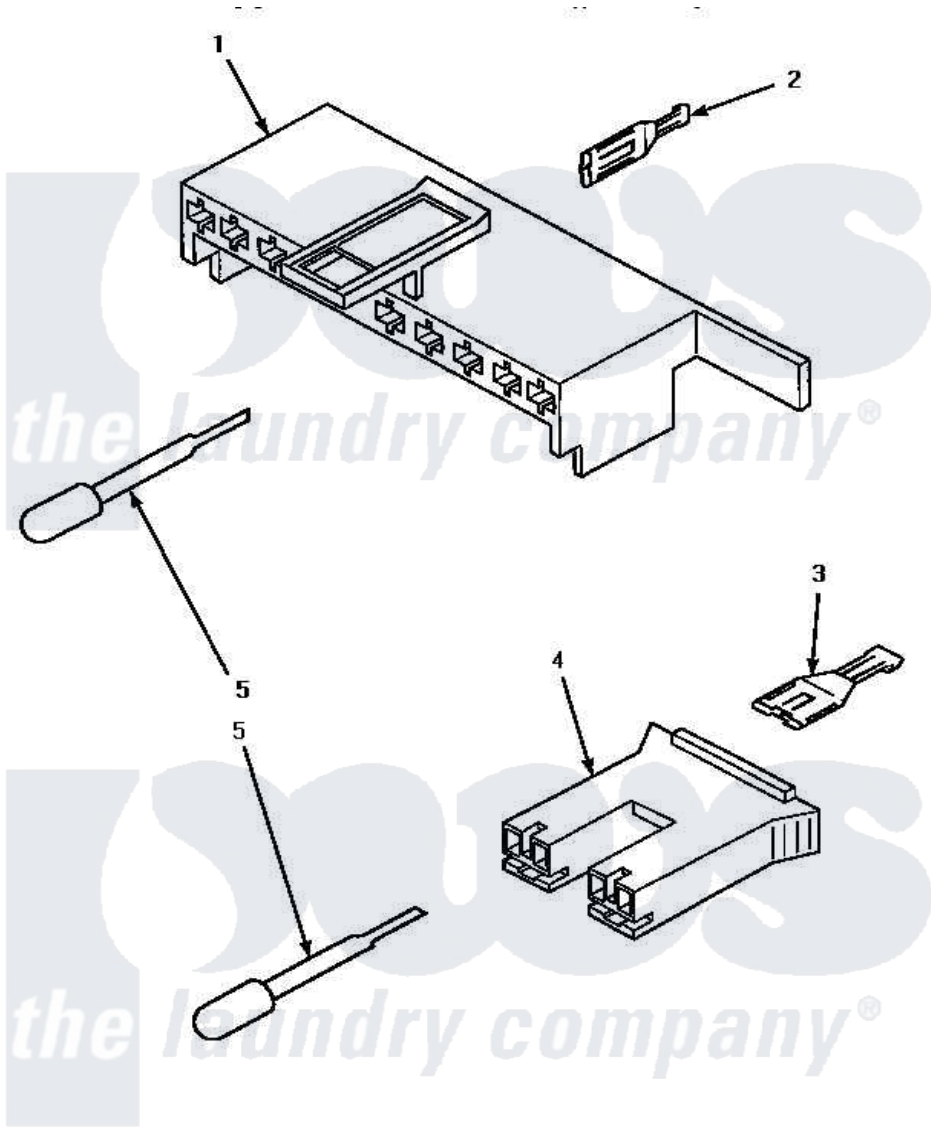

Amana LW4302W (BOM: P1163301W W) 11 - MIXING VLV & MTR CONN BLOCKS/TERM & TOOL

MIXING VALVE AND MOTOR CONNECTION BLOCKS, TERMINALS AND TERMINAL EXTRACTOR TOOL

Amana [Residential Amana LW4302W \(BOM: P1163301W W\) Washer Parts](#) Parts Diagram 11 - MIXING VLV & MTR CONN BLOCKS/TERM & TOOL

[Click on the part number to view part](#)

Item	Original Part Number	Replaced By	Status	Part Description
1	34677			10 Circuit Plug
2	Y00188			Molex Terminal
3	Y00121		Not Available	SPADE TERMINAL(12 GAUGE) (1/4 INCH-(2) 18 GAUGE WIRES O
4	34676			Plug
"	34675		Not Available	PLUG
5	283P4			Terminal Extractor Tool