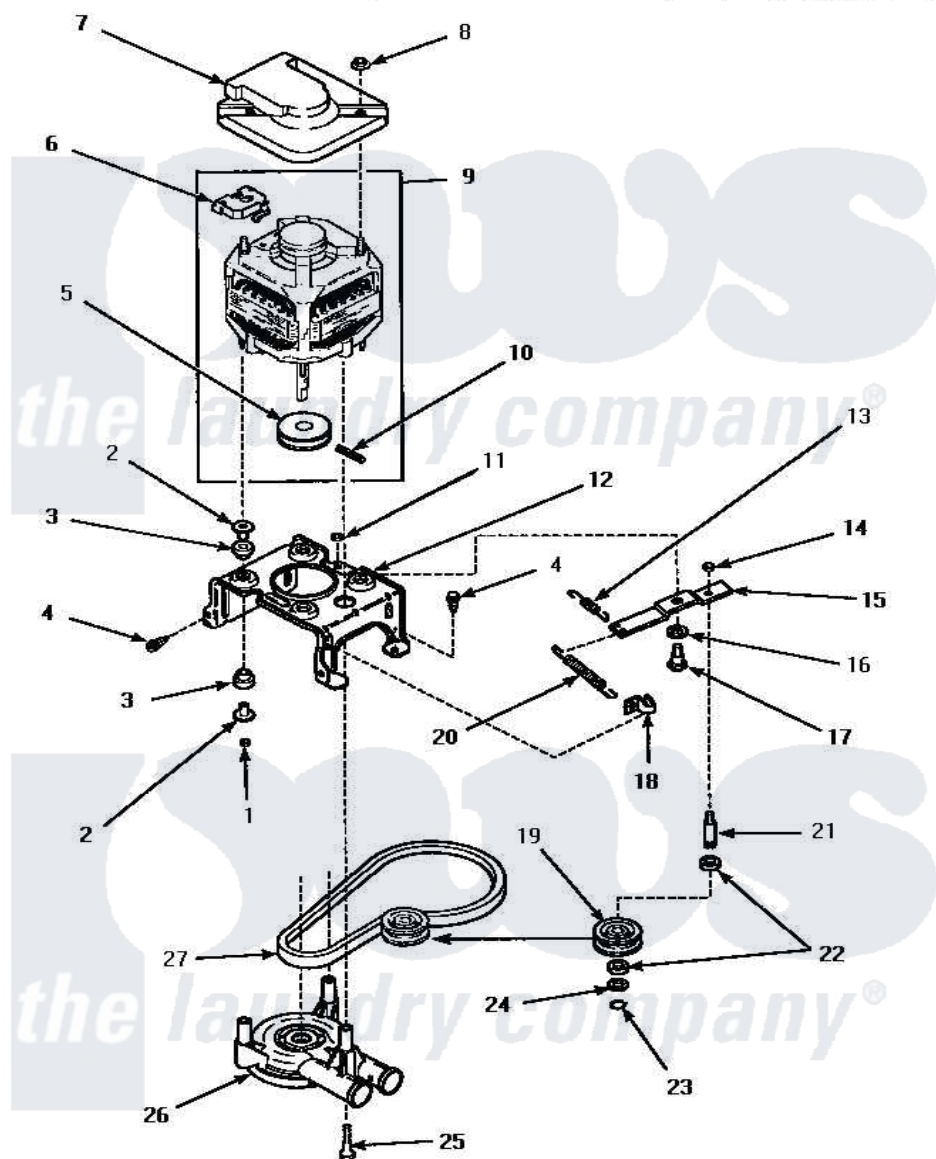

Amana LW4302W (BOM: P1163301W W) 12 - MOTOR, MTG BRKT, BELT, PUMP & IDLER ASSY

MOTOR, MOUNTING BRACKET, BELT, PUMP AND IDLER ASSEMBLY

Amana Residential Amana LW4302W (BOM: P1163301W W) Washer Parts Parts Diagram 12 - MOTOR, MTG BRKT, BELT, PUMP & IDLER ASSY

[Click on the part number to view part](#)

Item	Original Part Number	Replaced By	Status	Part Description
1	35423	3400029		Nut, Adapter Plate
2	34791			Post, Mount-Motor
3	34788			Mount, Motor
4	Y31645	27001200		Screw
5	27171		Not Available	PULLEY,MOTOR
6	35632		Not Available	SWITCH, MOTOR
7	34754	40112301		Shield, Motor
8	35139		Not Available	PALNUT
9	34571	27001215		Motor W/Pulley
"	35145	38034P		Kit Motor 120V/60 2SP Cap Dd
10	23750			Pin, Roll
11	52566	27001225		Nut, Jam Mid Lock 1/4-20
12	34890		Not Available	BRACKET,MOTOR MOUNT
13	30620		Not Available	SPRING,IDLER LEVER HEL

14	28803	2221070	Clamp, Nylon
15	31054	40041002	Lever, Idler
16	81392	40054701	Washer
17	27229	40038901	Screw, 1/4-20
18	28849		Clip, Spring
19	28800	Not Available	WHEEL, IDLER
20	33110	37366	Spring, Idler
21	28802		Shaft, Idler
22	Y29443		Washer, Felt
23	23748		Ring, Retaining
24	52549		Washer, 501 ID X3/4 Odx
25	Y34565	40063701	Screw, 10-16 x 1.75
26	35742P	27001233	Pump
27	28808		Belt, Agitate And Spin
NI	258P3	Not Available	KIT,CAPACITOR