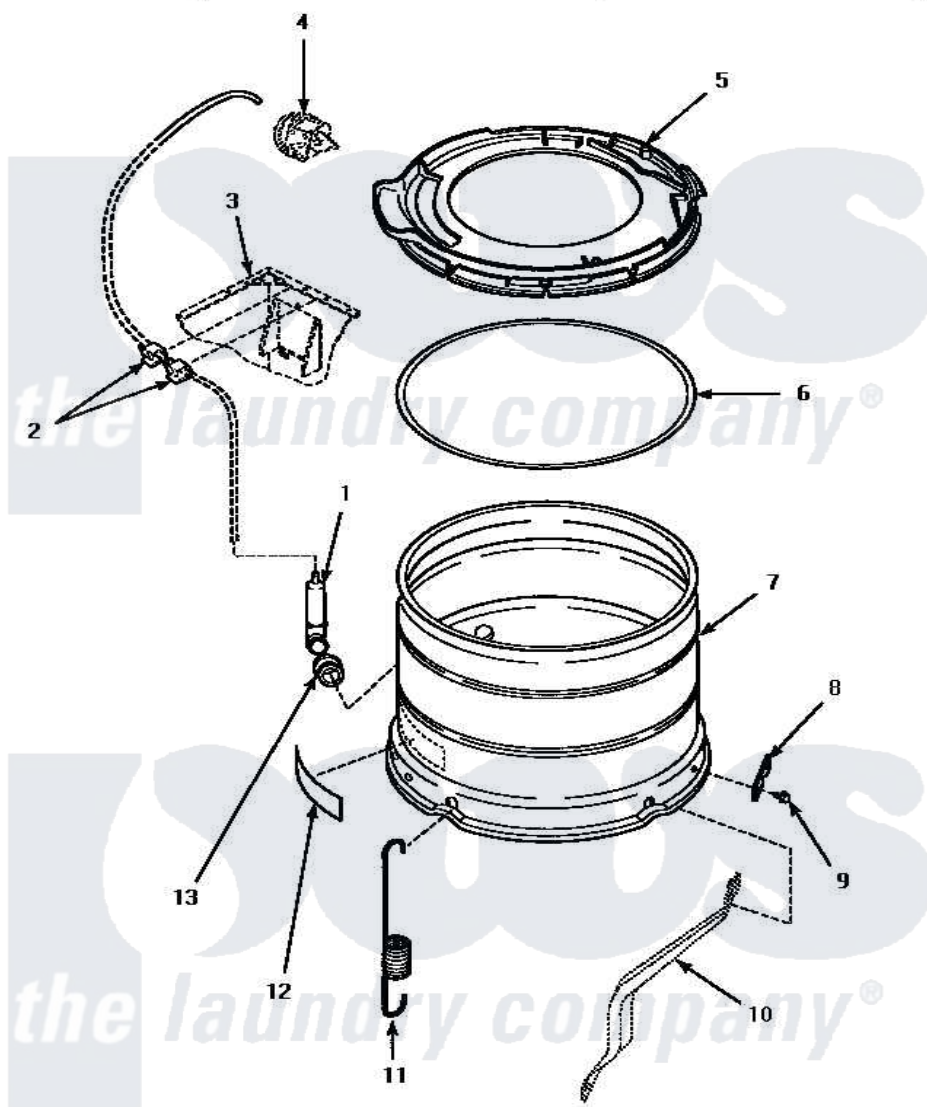

# Amana LW4302W (BOM: P1163301W W) 13 - OUTER TUB, COVER & PRESSURE HOSE

## OUTER TUB, COVER AND PRESSURE HOSE

Amana Residential Amana LW4302W (BOM: P1163301W W) Washer Parts Parts Diagram 13 - OUTER TUB, COVER & PRESSURE HOSE

Click on the part number to view part

Item	Original Part Number	Replaced By	Status	Part Description
1	30907	<a href="#">40008501</a>		Assembly, Pressure Bulb
2	<a href="#">21036</a>			Clip, Cable
3	Y00000000		Not Available	SEE NOTE CABINET
4	Y00000000		Not Available	SEE NOTE PRESSURE SWITCH
5	36025	<a href="#">36025P</a>		Assembly, Tub Cover and Gasket
6	<a href="#">32857</a>			Gasket, Tub Cover Small
7	<a href="#">34438P</a>			Assembly, Outer Tub
8	<a href="#">27926</a>			Plate, Leg .063
9	35369	<a href="#">40128701</a>		Screw, 5/16-18 X .50
10	Y00000000		Not Available	SEE NOTE SUPPORT LEG
11	<a href="#">35948</a>			Spring, Leg-Large Tub
12	500049		Not Available	STICKER
13	29175	<a href="#">40037801</a>		Grommet