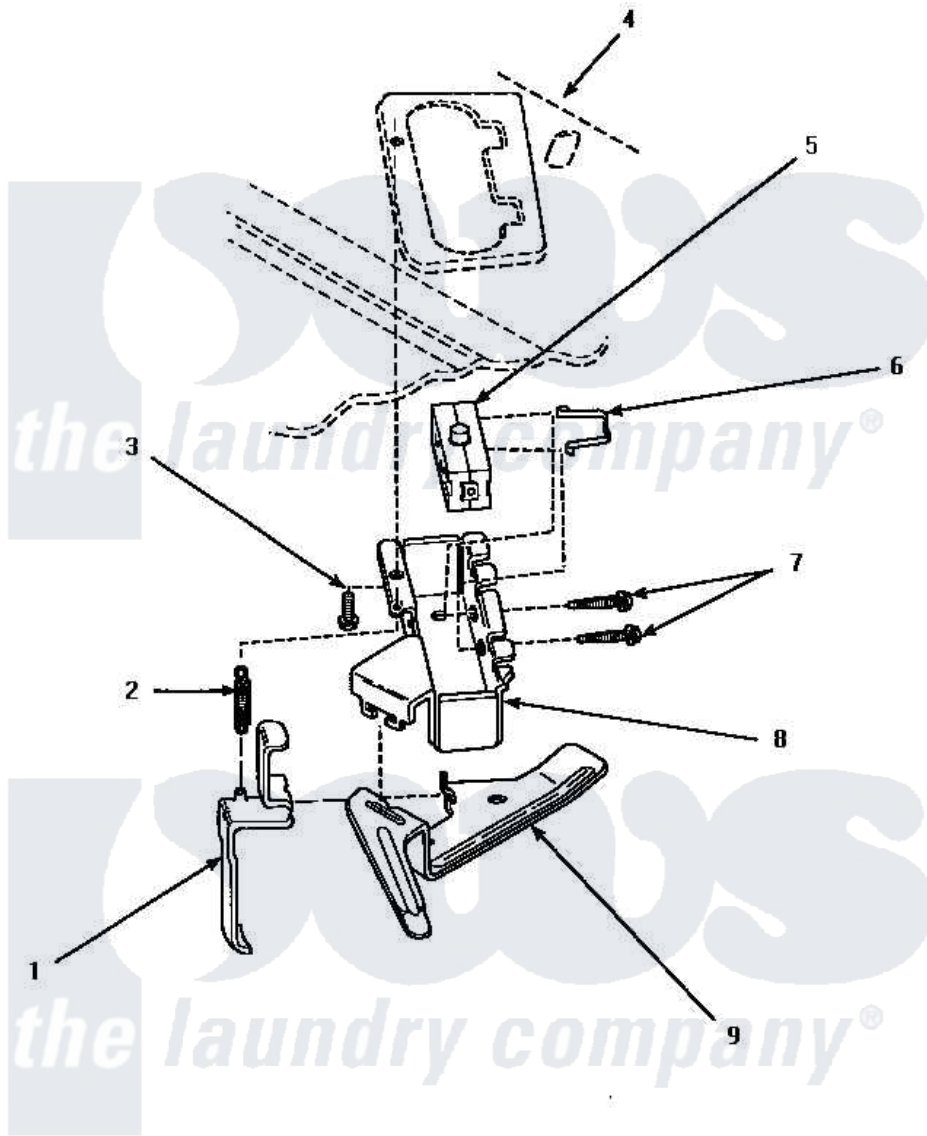

Amana LW4302W (BOM: P1163301W W) 14 - OUT-OF-BALANCE SWITCH

OUT-OF-BALANCE SWITCH

Amana [Residential Amana LW4302W \(BOM: P1163301W W\) Washer Parts](#) Parts Diagram 14 - OUT-OF-BALANCE SWITCH

[Click on the part number to view part](#)

Item	Original Part Number	Replaced By	Status	Part Description
1	33442			Lever, Unbalanced Load
2	33443			Spring
3	23962	W10116760		Screw
4	Y00000000		Not Available	SEE NOTE CABINET TOP
5	33445	27001095		Switch, Lid
6	33433		Not Available	CLIP,HOLDER-SWITCH
7	36510			Screw
8	36497P			Kit, Switch Holder
9	33441			Arm, Actuator