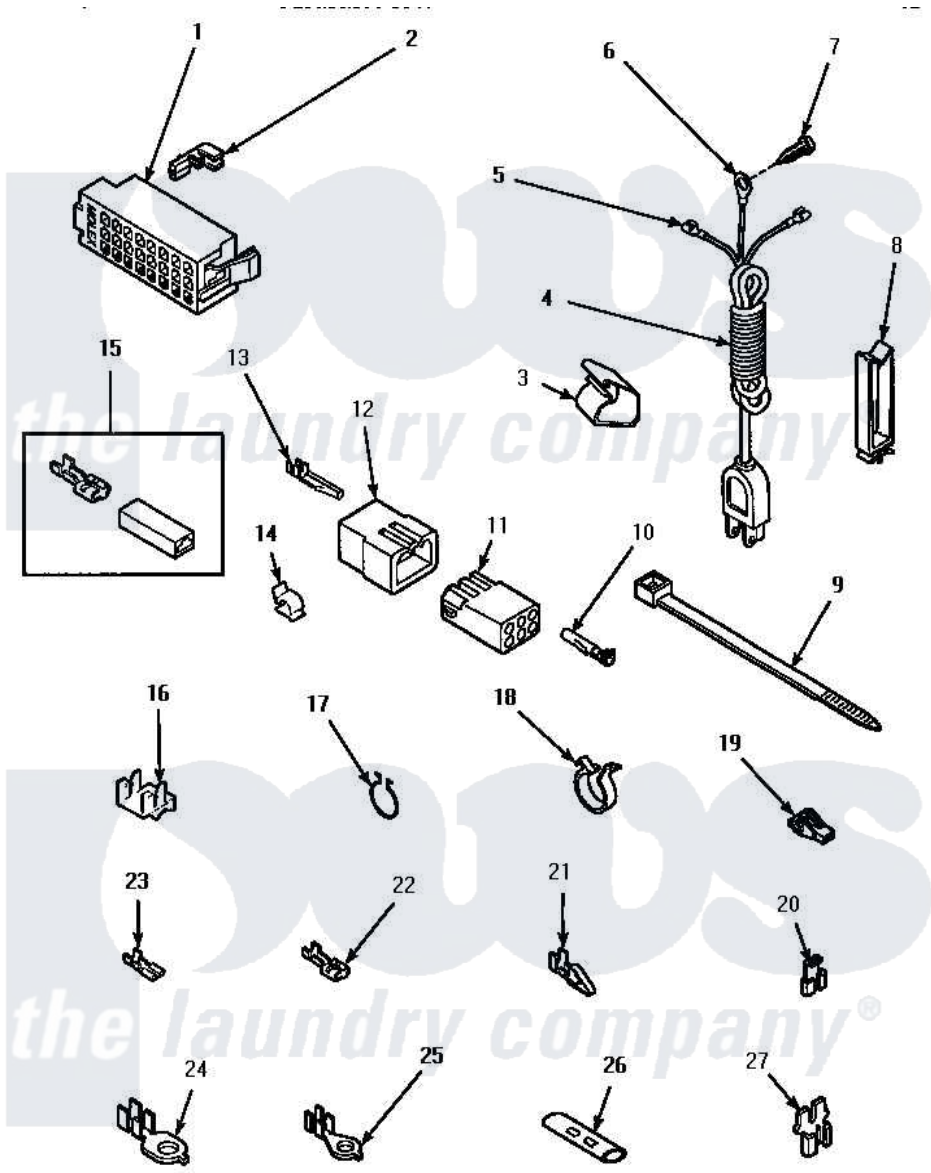

# Amana LW4302W (BOM: P1163301W W) 15 - POWER CORD & TERMINALS

## POWER CORD AND TERMINALS

Amana Residential Amana LW4302W (BOM: P1163301W W) Washer Parts Parts Diagram 15 - POWER CORD & TERMINALS

[Click on the part number to view part](#)

Item	Original Part Number	Replaced By	Status	Part Description
1	<a href="#">34123</a>			Housing, LH -24 Position
"	<a href="#">32746</a>			Housing, RH-24 Positi
2	<a href="#">Y00188</a>			Molex Terminal
3	35521		Not Available	CLIP,HARNESS HOLDER
4	Y34458		Not Available	POWER CORD ALL
5	03673		Not Available	NUT
6	Y00000000		Not Available	SEE NOTE GROUND WIRE, GREEN
7	<a href="#">52909</a>			Screw, 10B-16 X 1/2 HeX
8	36274		Not Available	CLIP, HARNESS
9	36466	<a href="#">M0321209</a>		Tie-Electrical
10	Y00117	<a href="#">5011-XX</a>		093 Female Socket
11	<a href="#">26301</a>			Receptacle, Molex
"	<a href="#">26708</a>			Receptacle, 6 Circuit
"	<a href="#">26163</a>			Receptacle, 9 Circuit

12	<a href="#">23033</a>		Plug, 9 Circuit
"	26302	Not Available	PLUG,1 CIRCUIT
"	<a href="#">23041</a>		Plug, 6 Circuit
13	<a href="#">Y00116</a>		Terminal, Pin-Male
14	<a href="#">21036</a>		Clip, Cable
15	00234	<a href="#">00359</a>	Terminal Ultra Pod 250 X032F
16	Y00161	<a href="#">B5733302</a>	Clip, Ground
17	<a href="#">51291</a>		Clip, Wire
18	61510	<a href="#">504034</a>	Clip, Wire
19	70210	Not Available	INSULATOR,BLUE
20	<a href="#">Y00120</a>		Terminal, Flag-1/4 Fema
21	00220	Not Available	TERMINAL,CRIMP-SINGLE
22	Y00119	Not Available	SPADE TERMINAL(18 GAUGE) (1/4 INCH-(1) 18 GAUGE WIRE)
23	<a href="#">00112</a>		Terminal, Spade-3/16 Fe
24	Y00113	Not Available	TERMINAL,RING-1/4 STUD
25	<a href="#">00110</a>		No.10 18 Gauge Wire
26	21091	Not Available	CONNECTOR TWO 1/4 INCH MALE
27	29673	Not Available	DOUBLE CONNECTOR