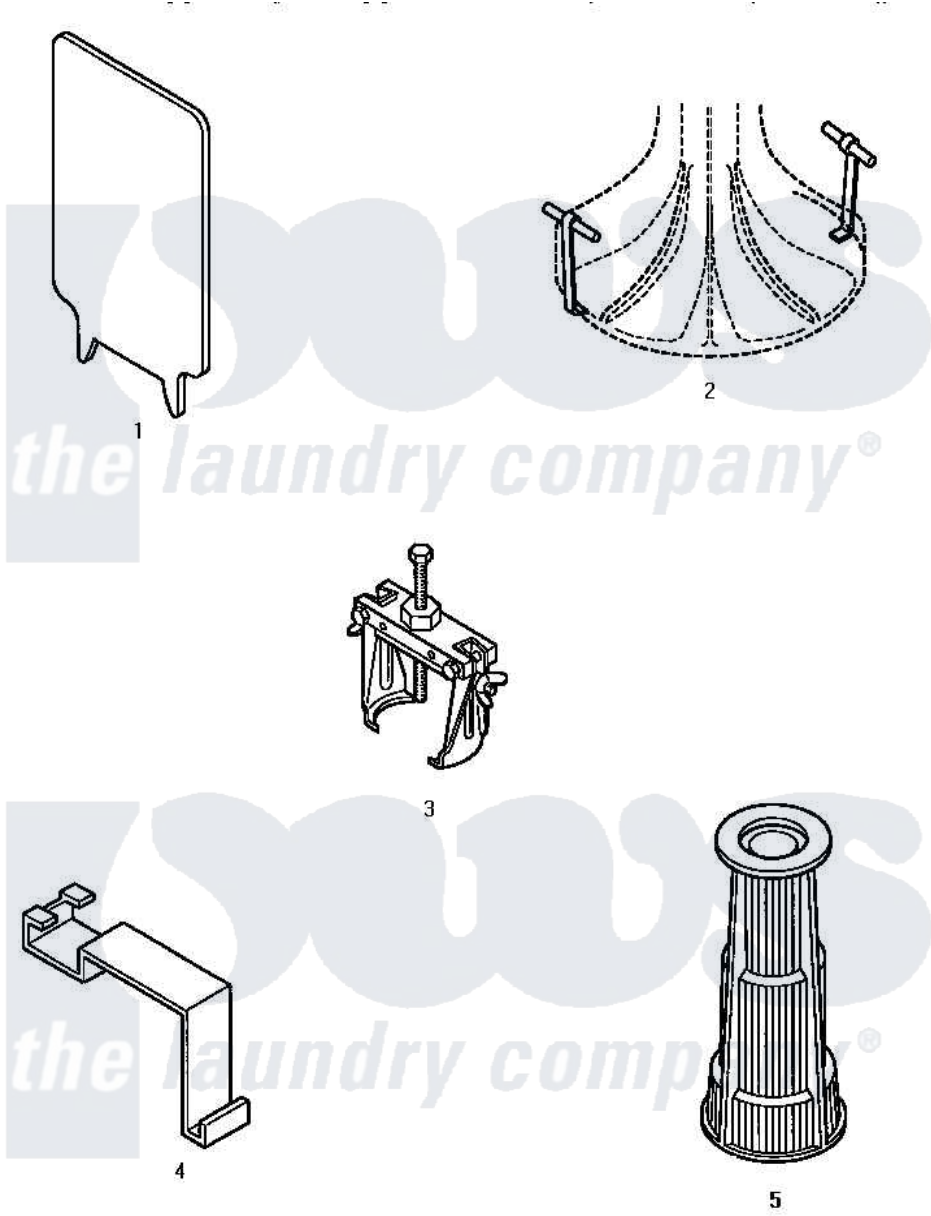

Amana LW4302W (BOM: P1163301W W) 17 - SPECIAL TOOLS

Amana Residential Amana LW4302W (BOM: P1163301W W) Washer Parts Parts Diagram 17 - SPECIAL TOOLS

Click on the part number to view part

Item	Original Part Number	Replaced By	Status	Part Description
1	272P4			Tool, Lid Switch Instal
2	254P4P			Agitator Hooks
3	253P4	294P4		Bell Tool
4	273P4			Tub Cover Gasket Tool
5	274P4	293P4		Seal Tool