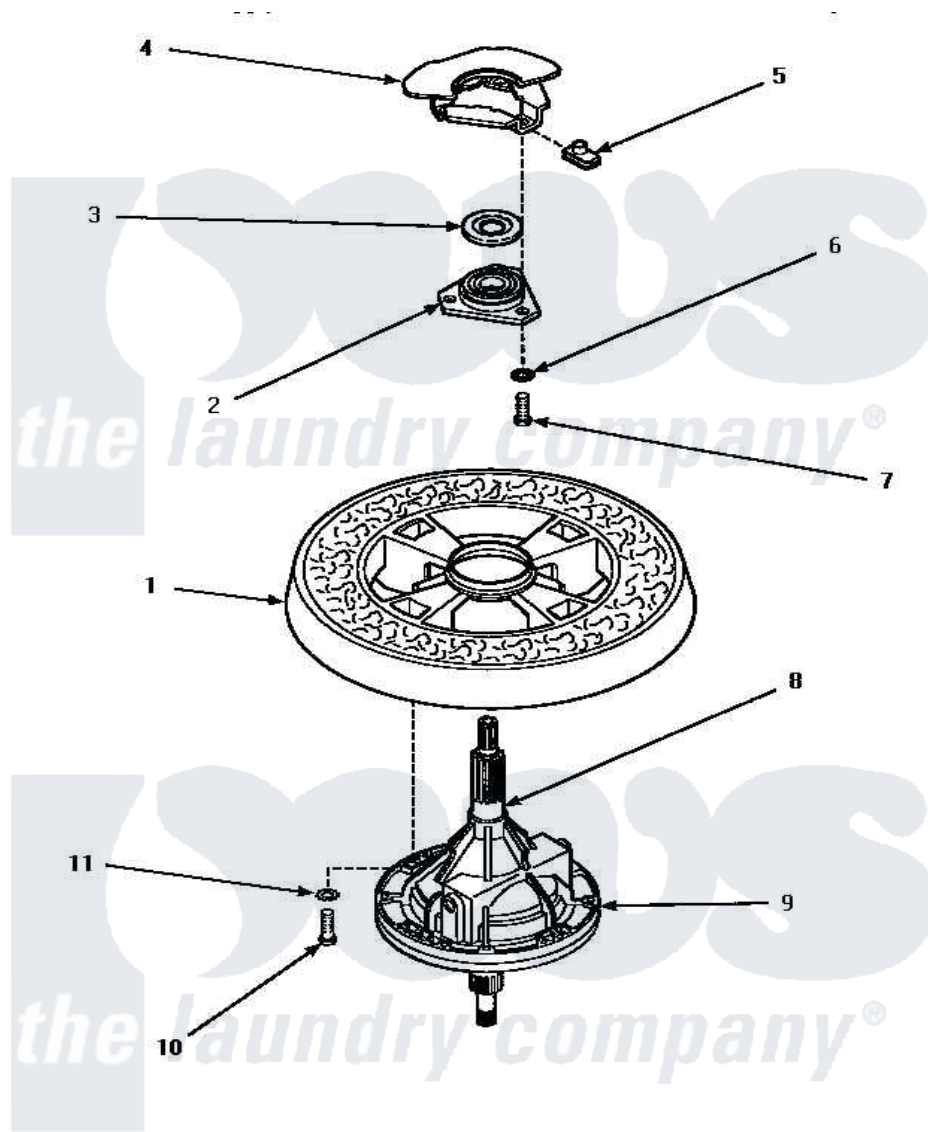

Amana LW4302W (BOM: P1163301W W) 18 - TRANSMISSION ASSY & BALANCE RING

TRANSMISSION ASSEMBLY AND BALANCE RING

Amana Residential Amana LW4302W (BOM: P1163301W W) Washer Parts Parts Diagram 18 - TRANSMISSION ASSY & BALANCE RING

[Click on the part number to view part](#)

Item	Original Part Number	Replaced By	Status	Part Description
1	34731		Not Available	ASSY,BALANCE RING-COMPL
2	27182	40004201P		Main Bearing Assembly
3	27187			Flinger
4	Y00000000		Not Available	SEE NOTE OUTER TUB
5	27222			Nut, Retainer 5/16-18
6	04366			Lockwasher, 5/16intshkp
7	01355		Not Available	SCREW
8	27604P			Never-Seeze 1 Oz Tube
9	Y34526	34526P		Assembly, Transmission
10	27200		Not Available	CAP SCREW
11	02431			Lockwasher, 1/4 Ext Shk