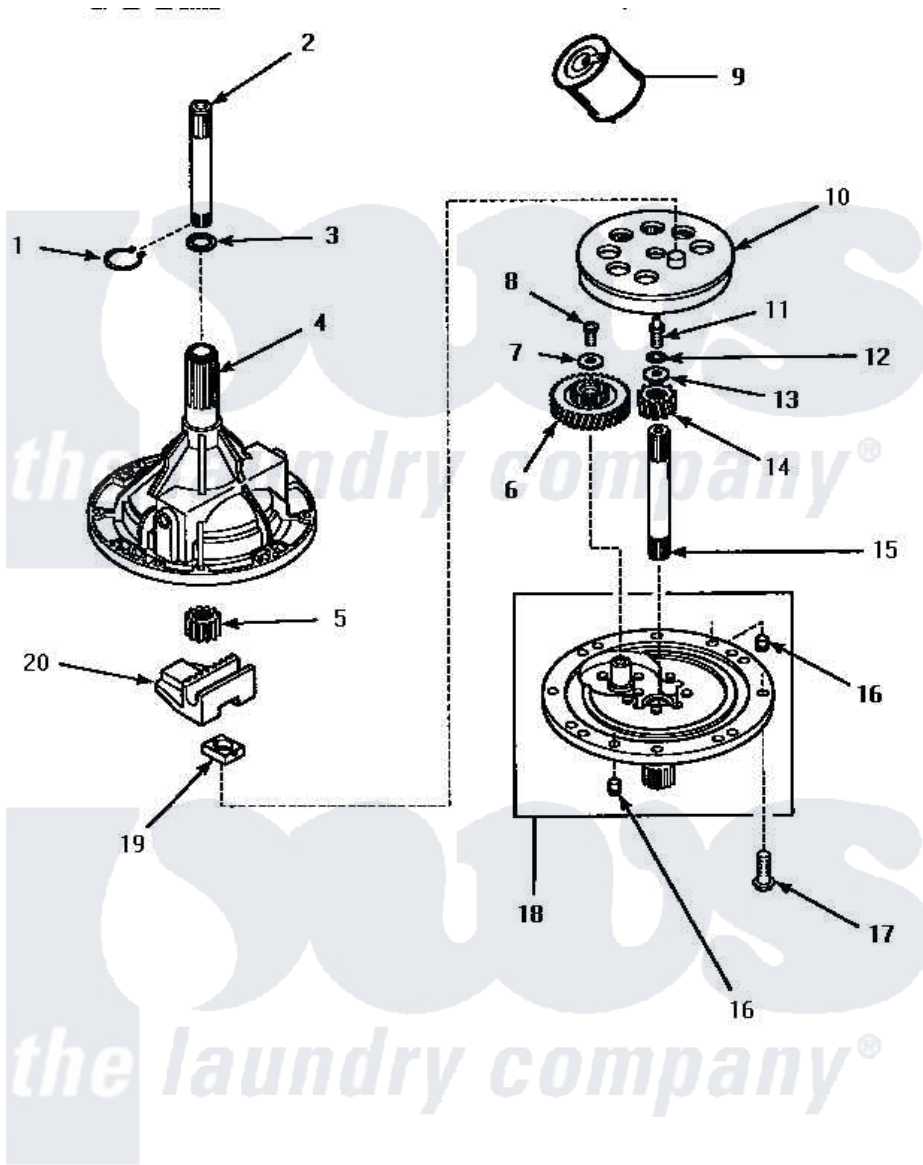

Amana LW4303L (BOM: P1163304W L) 01 - 34526 TRANSMISSION ASSY

34526 TRANSMISSION ASSEMBLY

Amana [Residential Amana LW4303L \(BOM: P1163304W L\) Washer Parts](#) Parts Diagram 01 - 34526 TRANSMISSION ASSY

[Click on the part number to view part](#)

| Item | Original Part Number | Replaced By | Status | Part Description |
|------|------------------------|--------------------------|---------------|------------------------------|
| 1 | 27197 | | | Ring, Retaining |
| 2 | Y36570 | | | Shaft, Output |
| 3 | 35092 | | | Washer, 3628id X 1.00 X .056 |
| 4 | 33223 | | Not Available | ASSY,TRANSMISSION CASE |
| 5 | 27003 | | | Pinion, Agitator |
| 6 | 29161 | | | Gear, Reduction |
| 7 | 29260 | | Not Available | WASHER |
| 8 | 29273 | | | Screw, 1/4-20 X 3/8 |
| 9 | 27243P | | | Oil, CW Transmission F- |
| 10 | 26577 | | | Assembly, Gear And Stud |
| 11 | 27030 | | Not Available | SCREW,1/4-20 SPECIAL |
| 12 | 21456 | | | Lockwasher, 1/4 Intshkp |
| 13 | 26509 | 40041501 | | Washer |
| 14 | Y29160 | | | Pinion, Drive |
| 15 | 34853 | | | Shaft, Input |
| 16 | 27172 | | | Pin, Dowel |

| | | | | |
|----|------------------------|-----------------------|---------------|-------------------------|
| 17 | 32814 | | Not Available | SCREW, 1/4-20X7/8 SERRA |
| 18 | 34854 | 38290 | | Assembly, Cover |
| 19 | 26493 | | | Slide |
| 20 | Y31526 | | | Rack |
| NI | 28434P | | Not Available | LOCTITE |