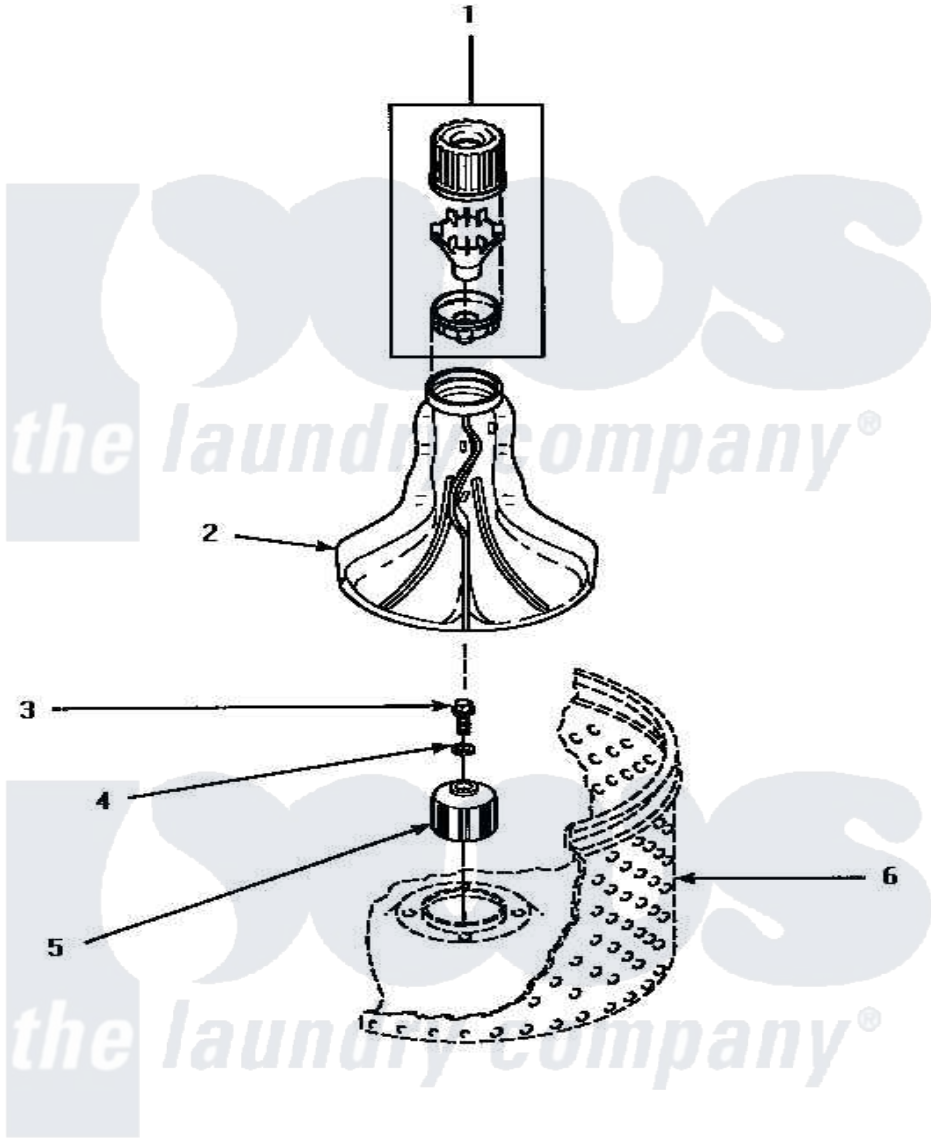

Amana LW4303L (BOM: P1163304W L) 02 - AGITATOR & DRIVE BELL

**AGITATOR AND DRIVE BELL**

Amana Residential Amana LW4303L (BOM: P1163304W L) Washer Parts Diagram 02 - AGITATOR & DRIVE BELL

Click on the part number to view part

Item	Original Part Number	Replaced By	Status	Part Description
1	34155	<a href="#">40002101W</a>		Assembly, Fabric Softner
2	33174	<a href="#">40000501W</a>		Agitator, Flex Vane
3	34288	<a href="#">40065102</a>		Screw, Shoulder 1/4
4	<a href="#">36472</a>			O-Ring
5	34504P	<a href="#">R9900189</a>		Kit, Drive Bell And Seal
6	Y00000000		Not Available	SEE NOTE SEE NOTE WASHTUB