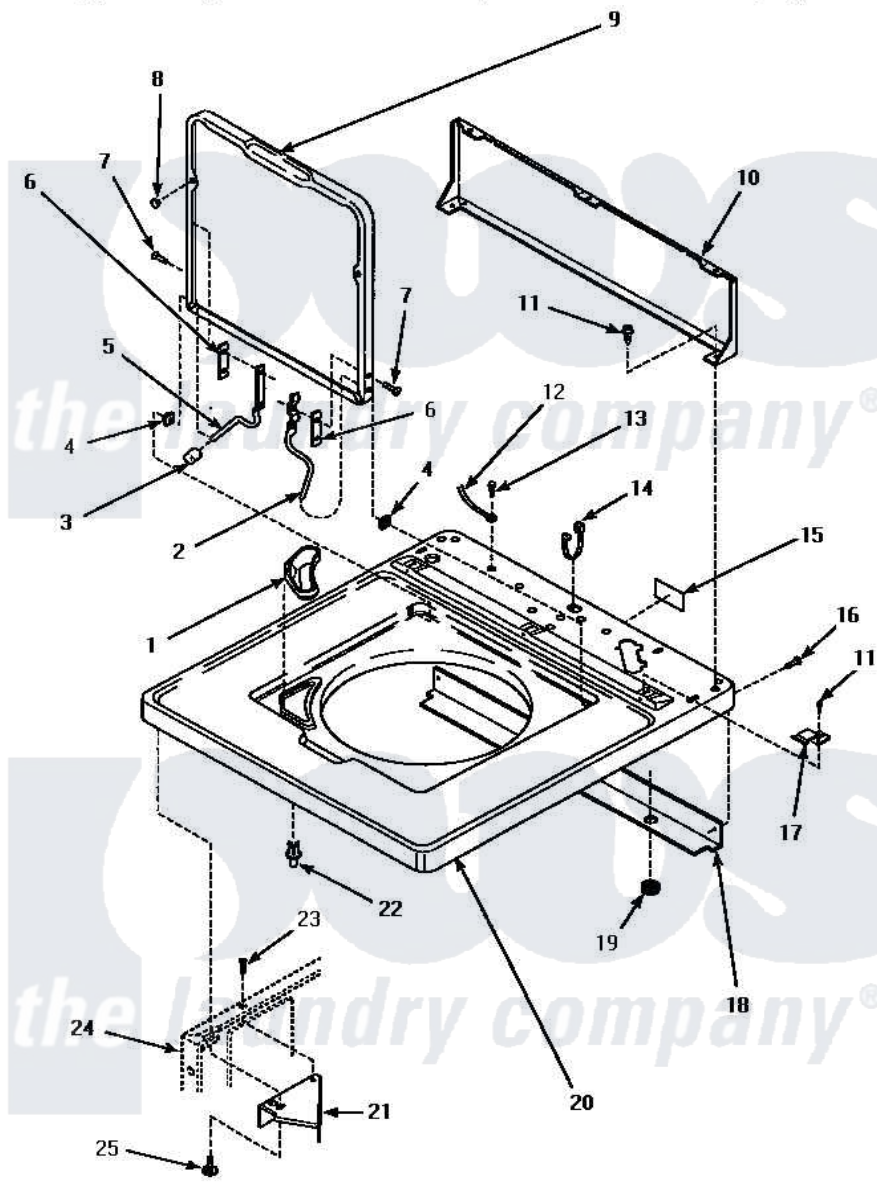

**Amana LW4303L (BOM: P1163304W L) 04 - CAB TOP/LOADING DR & CTRL HOOD REAR PAN**

**CABINET TOP, LOADING DOOR AND CONTROL HOOD REAR PANEL**

Amana Residential Amana LW4303L (BOM: P1163304W L) Washer Parts Parts Diagram 04 - CAB TOP/LOADING DR & CTRL HOOD REAR PAN

[Click on the part number to view part](#)

Item	Original Part Number	Replaced By	Status	Part Description
1	34776		Not Available	DISPENSER,BLEACH
2	<a href="#">36437</a>			Hinge, Lid R
3	35112		Not Available	BUMPER,HINGE-STOP
4	33446	<a href="#">40008201</a>		Bushing, Hinge
5	<a href="#">36438</a>			Hinge, Lid Left
6	<a href="#">34338</a>			Gasket, Hinge
7	34337	<a href="#">W10119828</a>		Screw, Lid Hinge Mounting
8	21685	<a href="#">40038001</a>		Bumper
9	<a href="#">33541WP</a>			Lid, W/Instructions
"	<a href="#">33541LP</a>			Lid, W/Instructions
"	33541HP		Not Available	LID,W/INSTRUCTIONS
10	34903		Not Available	PANEL, BACK HOOD (USE 37782)
11	23962	<a href="#">W10116760</a>		Screw
12	XXXXXXXXXX		Not Available	SEE NOTE SEE NOTE

12	10000000	Not Available	GROUND WIRE, GREEN
13	<a href="#">52909</a>		Screw, 10B-16 X 1/2 HeX
14	21903	<a href="#">211881</a>	Grommet, Cord Part Not Used- Gas Models Only
15	24903	Not Available	STICKER,DISCONNECT POW
16	27196	<a href="#">27001200</a>	Screw
17	35887	<a href="#">40063901</a>	Clip, Hold Down
18	<a href="#">34228</a>		Shield, Top
19	80262	Not Available	GROMMET
20	34902WP	Not Available	ASSY,TOP-AMANA
"	<a href="#">34902LP</a>		Assembly, Top-Amana
"	34902HP	Not Available	ASSY,TOP-DOMESTIC W/BLEACH
21	<a href="#">36034</a>		Bracket, Director-Module
22	<a href="#">56534</a>		Barrel, Support
23	36035	Not Available	SCREW,8-18X3/8 PHIL FLT HD
24	Y00000000	Not Available	SEE NOTE SEE NOTE CABINET
25	Y31644	<a href="#">27001200</a>	Screw