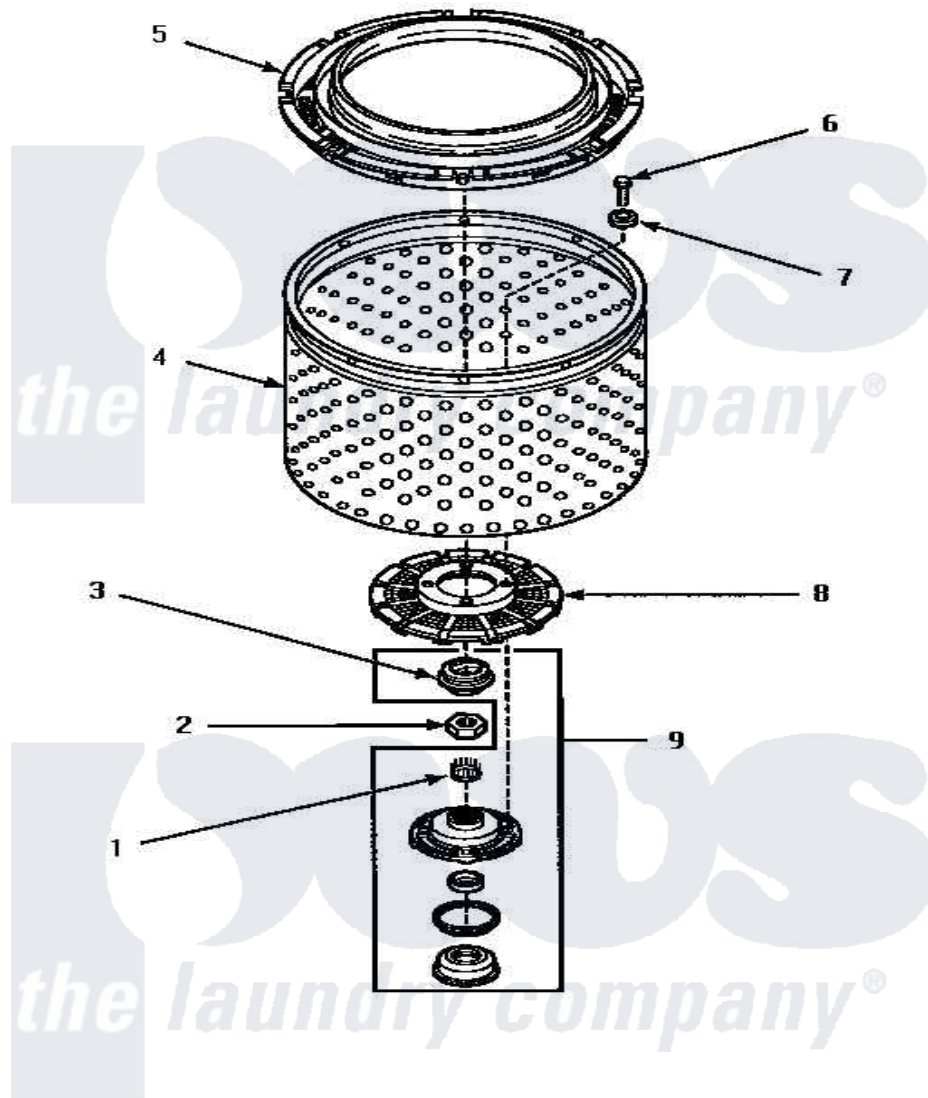

**Amana LW4303L (BOM: P1163304W L) 05 - CLOTHES
GUARD/WASHTUB/LINT FILTER & HUB**

CLOTHES GUARD, WASHTUB, LINT FILTER AND HUB

Amana [Residential Amana LW4303L \(BOM: P1163304W L\) Washer Parts](#) Parts Diagram 05 - CLOTHES
GUARD/WASHTUB/LINT FILTER & HUB
[Click on the part number to view part](#)

Item	Original Part Number	Replaced By	Status	Part Description
1	29728	40008301		Insert, Spline
2	Y29220	40016301		Nut, Lock
3	34184	R9900189		Kit, Drive Bell And Seal
4	33501P	R9900144		Kit- Wash
5	35035			Guard, Clothes
6	27202	W10116787		Screw
7	28094			Gasket
8	32998	39371		Filter Lin
9	495P3	R9900552		Hub And Seal