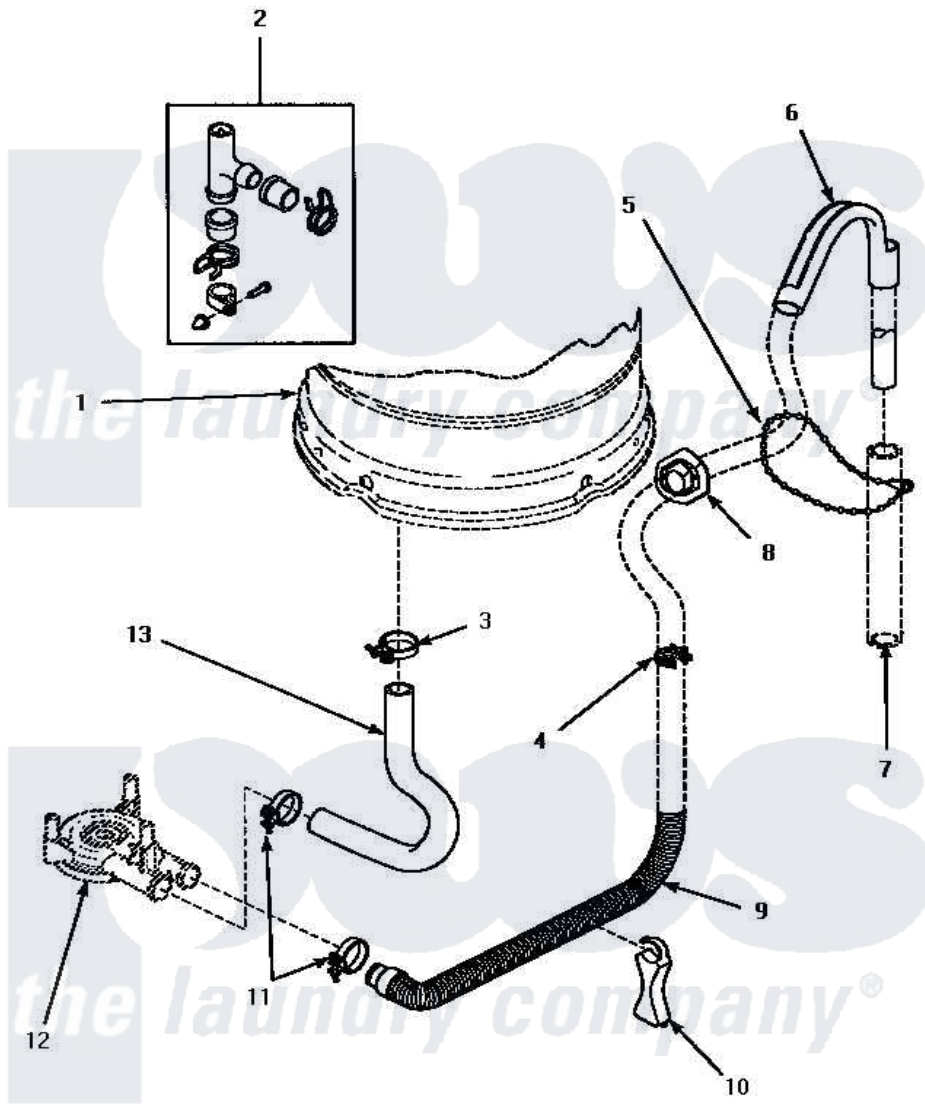

Amana LW4303L (BOM: P1163304W L) 06 - DRAIN HOSE & SIPHON BREAK

DRAIN HOSE AND SIPHON BREAK

Amana Residential Amana LW4303L (BOM: P1163304W L) Washer Parts Parts Diagram 06 - DRAIN HOSE & SIPHON BREAK

Click on the part number to view part

Item	Original Part Number	Replaced By	Status	Part Description
1	Y00000000		Not Available	SEE NOTE SEE NOTE OUTER TUB
2	562P3	76660		Break-Sphn
3	35384	285655		Clamp, Hose
4	36014			Clip, Retainer-Hose
5	33489	8539404		Tie-Wire
6	33615	22003814		Retainer, Drain Hose
7	Y00000000		Not Available	SEE NOTE SEE NOTE STAND PIPE
8	32219			Relief, Strain
9	34502	40053901		Hose, Drain
10	35487			Support, Hose
11	35384	285655		Clamp, Hose
12	Y00000000		Not Available	SEE NOTE SEE NOTE PUMP ASSEMBLY
13	35753			Hose, Tub To Pump-Ddp