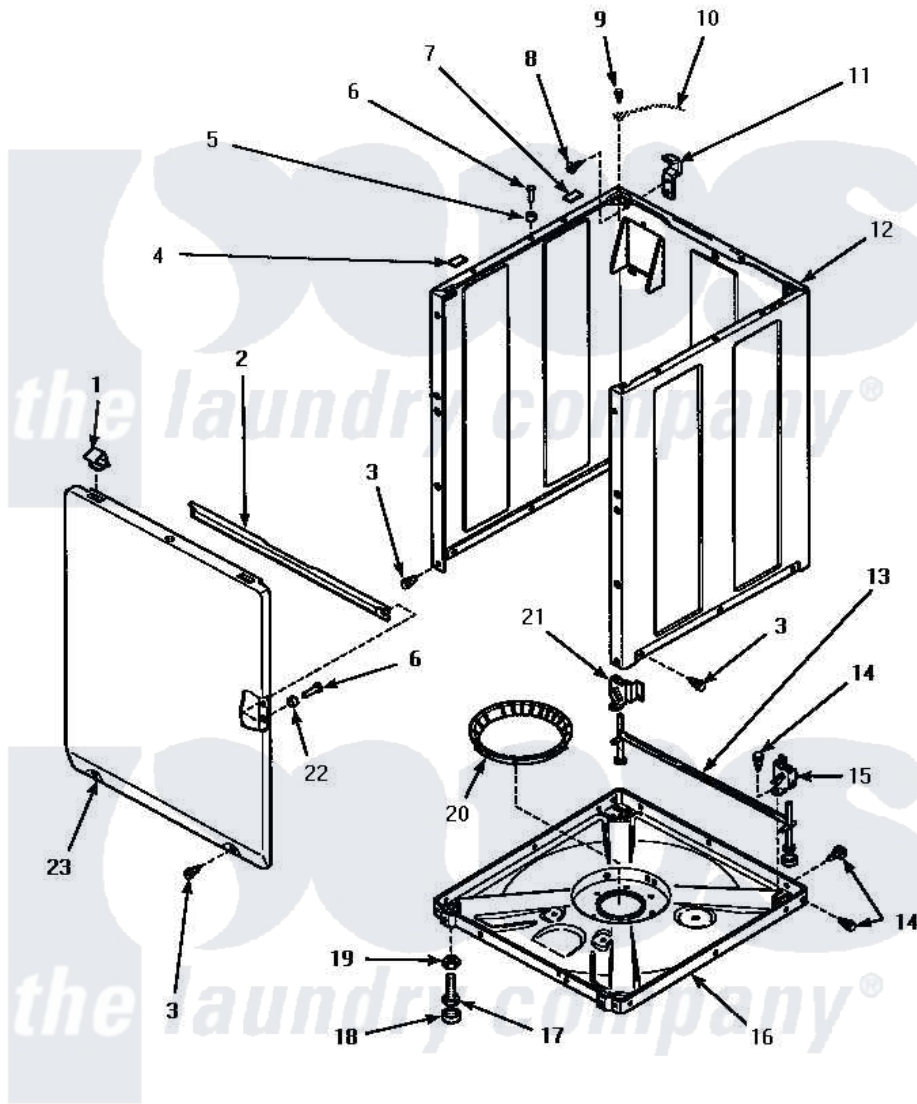

**Amana LW4303L (BOM: P1163304W L) 07 - FRONT PANEL, BASE & CABINET ASSY**

**FRONT PANEL, BASE AND CABINET ASSEMBLY**

Amana Residential Amana LW4303L (BOM: P1163304W L) Washer Parts Parts Diagram 07 - FRONT PANEL, BASE & CABINET ASSY

Click on the part number to view part

Item	Original Part Number	Replaced By	Status	Part Description
1	<a href="#">35865</a>			Clip, Hold-Down Front Panel
2	Y35097		Not Available	BRACE, FRT PNL
3	27196	<a href="#">27001200</a>		Screw
4	<a href="#">Y56128</a>			Pad, Bumper
5	56079	<a href="#">505187</a>		Locator, Panel
6	32671	<a href="#">Y014874</a>		Screw, Idler Arm And Sleeve
7	<a href="#">36226</a>			Pad, Bumper .25
8	34499		Not Available	SCREW, No.10B X 1/4 TAP IN HX
9	56392		Not Available	SCREW,8-18 X 3/8 TAPPI
10	Y00000000		Not Available	SEE NOTE SEE NOTE GROUND WIRE, GREEN
11	<a href="#">Y27103</a>			Hinge, Hold-Down Lug
12	34475WP	<a href="#">38612WP</a>		Kit-Service
"	34475LP	<a href="#">38612LP</a>		Kit Service Cabinet