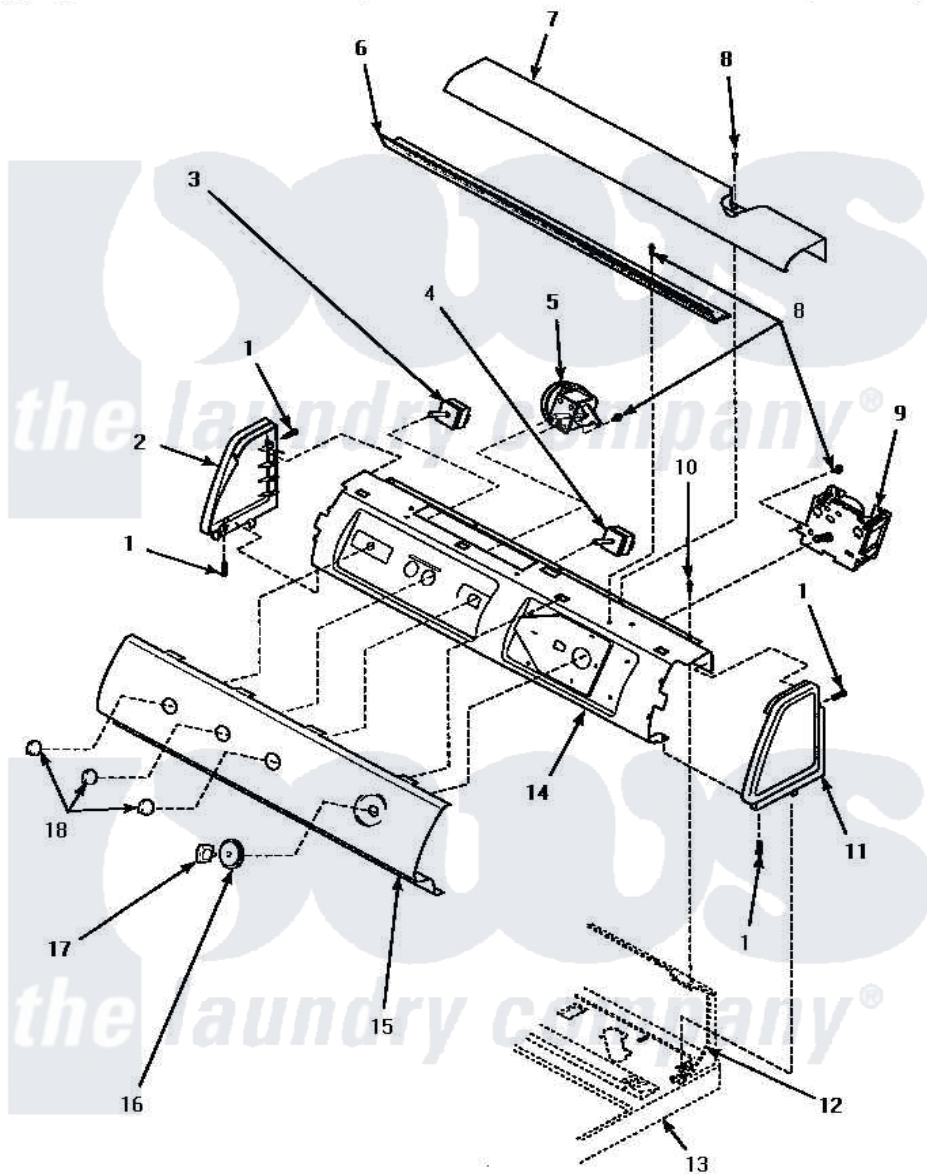

Amana LW4303L (BOM: P1163304W L) 08 - GRAPHIC PANEL, CTRL MTG PLATE & CTRLS

GRAPHIC PANEL, CONTROL MOUNTING PLATE AND CONTROLS

Amana [Residential Amana LW4303L \(BOM: P1163304W L\) Washer Parts](#) Parts Diagram 08 - GRAPHIC PANEL, CTRL MTG PLATE & CTRLS

[Click on the part number to view part](#)

Item	Original Part Number	Replaced By	Status	Part Description
"	NOTE:		Not Available	OUTER TUB COVER AND GASKET TOOEMOVAL OF 36025 OUTER TUB COVEER TUB AND INSTALLATION OF 328IN OUTER TUB COVER.
1	501086	90767		Screw, 8A X 3/8 HeX Washer Head Tapping
2	34816			Panel, End
3	35116		Not Available	SWITCH,TEMPERATURE-4 P
4	35118	40039501		Switch, Speed
5	36045	40055101		Switch, Pressure
6	Y34826		Not Available	DIFFUSER,LAMP-CLEAR
7	34823		Not Available	COVER, TOP
8	23962	W10116760		Screw
9	35229			Timer, 4 Cycle
10	34904	489355		Screw, 8 X 1/2
11	34815		Not Available	PANEL, END R.H. (BLK)

12	Y00000000	Not Available	SEE NOTE SEE NOTE CONTROL HOOD REAR PANEL
13	Y00000000	Not Available	SEE NOTE SEE NOTE CONTROL TOP
14	34821	Not Available	CONTROL MOUNTING PLATE
15	35315		Panel, Graphic-Amana
16	34848		Assembly, Timer Skirt
17	34844	Not Available	KNOB, TIMER
18	34847		Assembly, Knob-Rotary