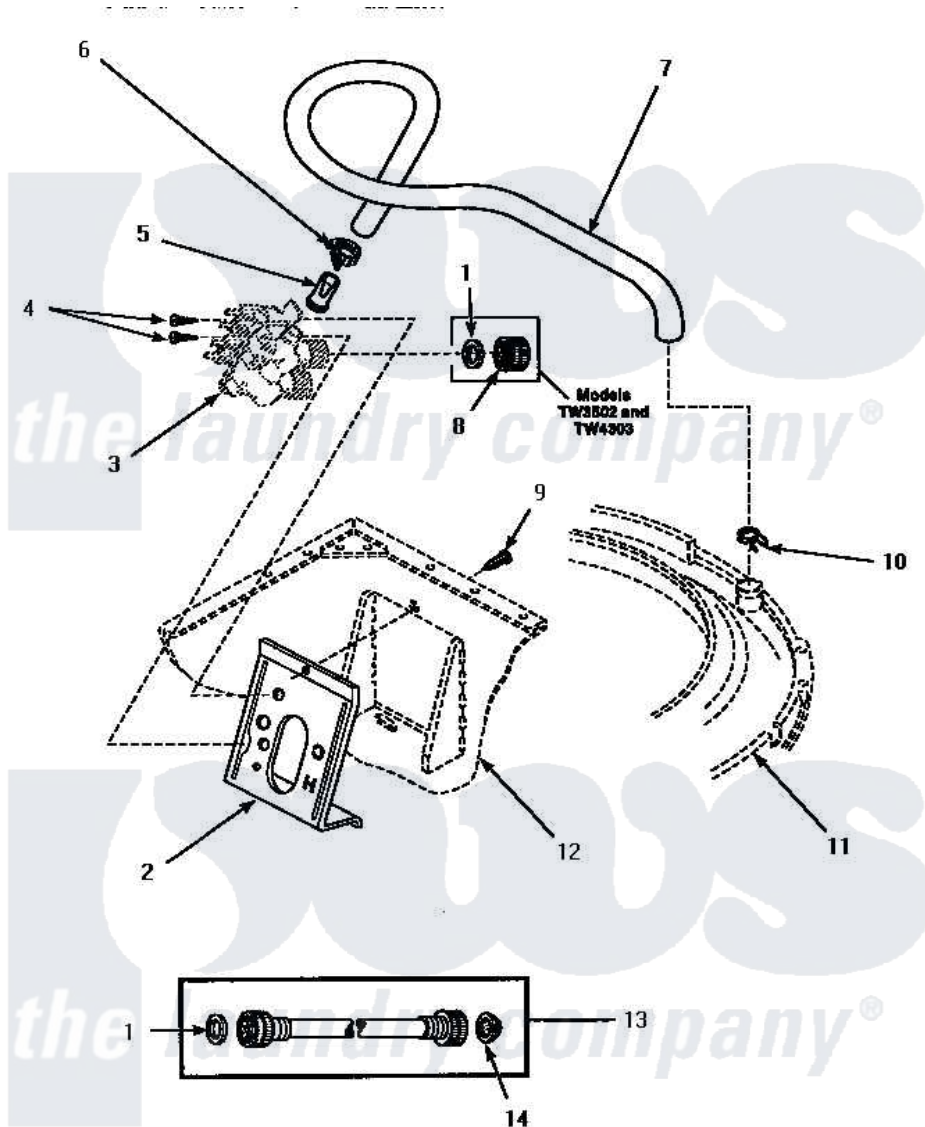

Amana LW4303L (BOM: P1163304W L) 09 - INLET/FILL HOSE & MIXING VLV MTG BRKT

INLET HOSE, FILL HOSE AND MIXING VALVE MOUNTING BRACKET

Amana [Residential Amana LW4303L \(BOM: P1163304W L\) Washer Parts](#) Parts Diagram 09 - INLET/FILL HOSE & MIXING VLV MTG BRKT

[Click on the part number to view part](#)

Item	Original Part Number	Replaced By	Status	Part Description
1	20290	Y013783		Washer, Inlet Hose
2	34972	39407		Bracket, Valve
3	Y00000000		Not Available	SEE NOTE SEE NOTE MIXING VALVE ASSEMBLY
4	56392		Not Available	SCREW,8-18 X 3/8 TAPPI
5	34500	22001900		Preventer, Back Flow
6	27643	596669		Clamp, Manifold
7	35874	38155		Hose, Mix Valve To TU
8	24145			Cap
9	33562	27001200		Screw
10	29210			Hose Clamp
11	Y00000000		Not Available	SEE NOTE SEE NOTE OUTER TUB COVER
12	Y00000000		Not Available	SEE NOTE SEE NOTE CABINET
13	28330P	202860		Inlet Hose Assembly