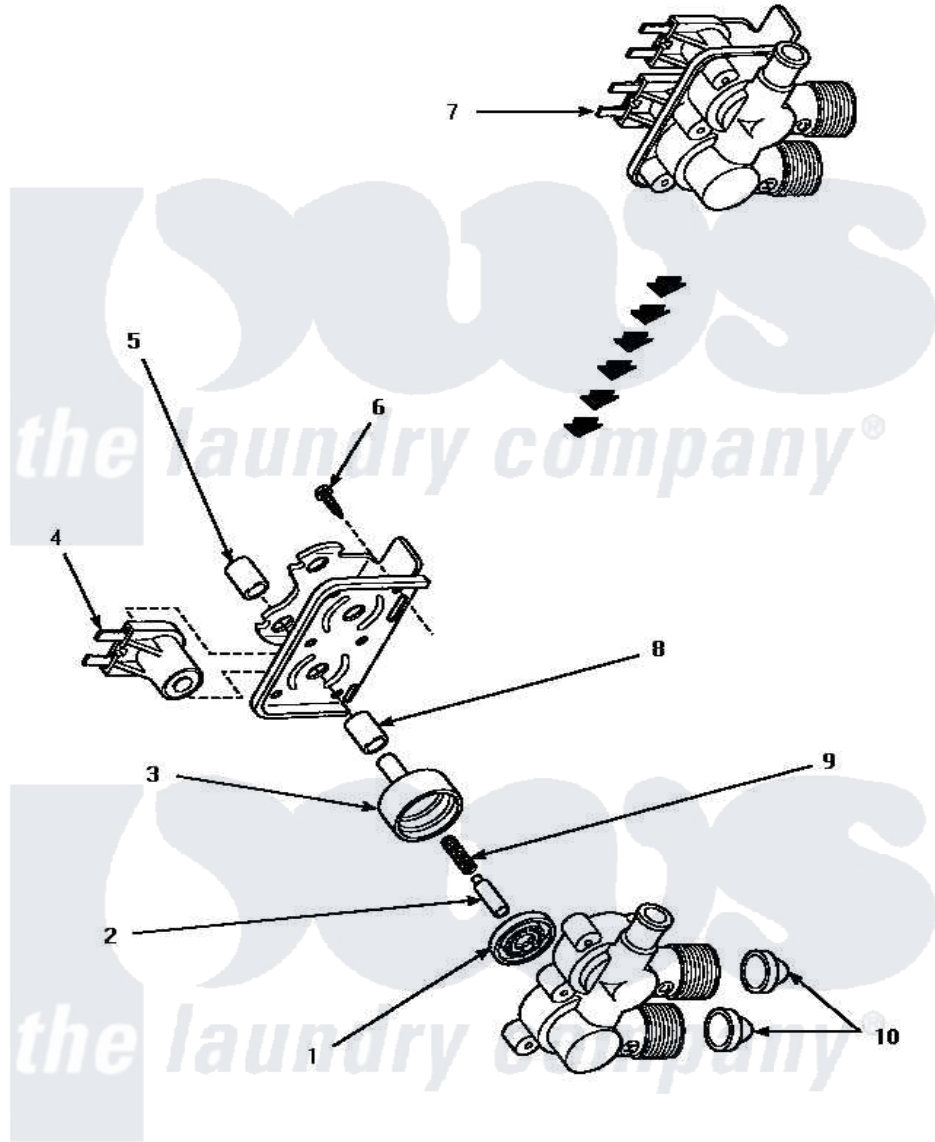

Amana LW4303L (BOM: P1163304W L) 11 - MIXING VALVE ASSY

MIXING VALVE ASSEMBLY

Amana [Residential Amana LW4303L \(BOM: P1163304W L\) Washer Parts](#) Parts Diagram 11 - MIXING VALVE ASSY

[Click on the part number to view part](#)

Item	Original Part Number	Replaced By	Status	Part Description
1	24134		Not Available	DIAPHRAGM
2	24132		Not Available	ARMATURE
3	24130			Guide, Armature
4	33930A	33930		Valve, Mixing
5	24128		Not Available	SLEEVE, LONG
6	25817C		Not Available	SCREW
7	34963	34963P		Valve Mixing Package
8	24129		Not Available	SLEEVE, SHORT
9	23224E		Not Available	SPRING
10	24122	22002960		Strainer, Washer Inlet