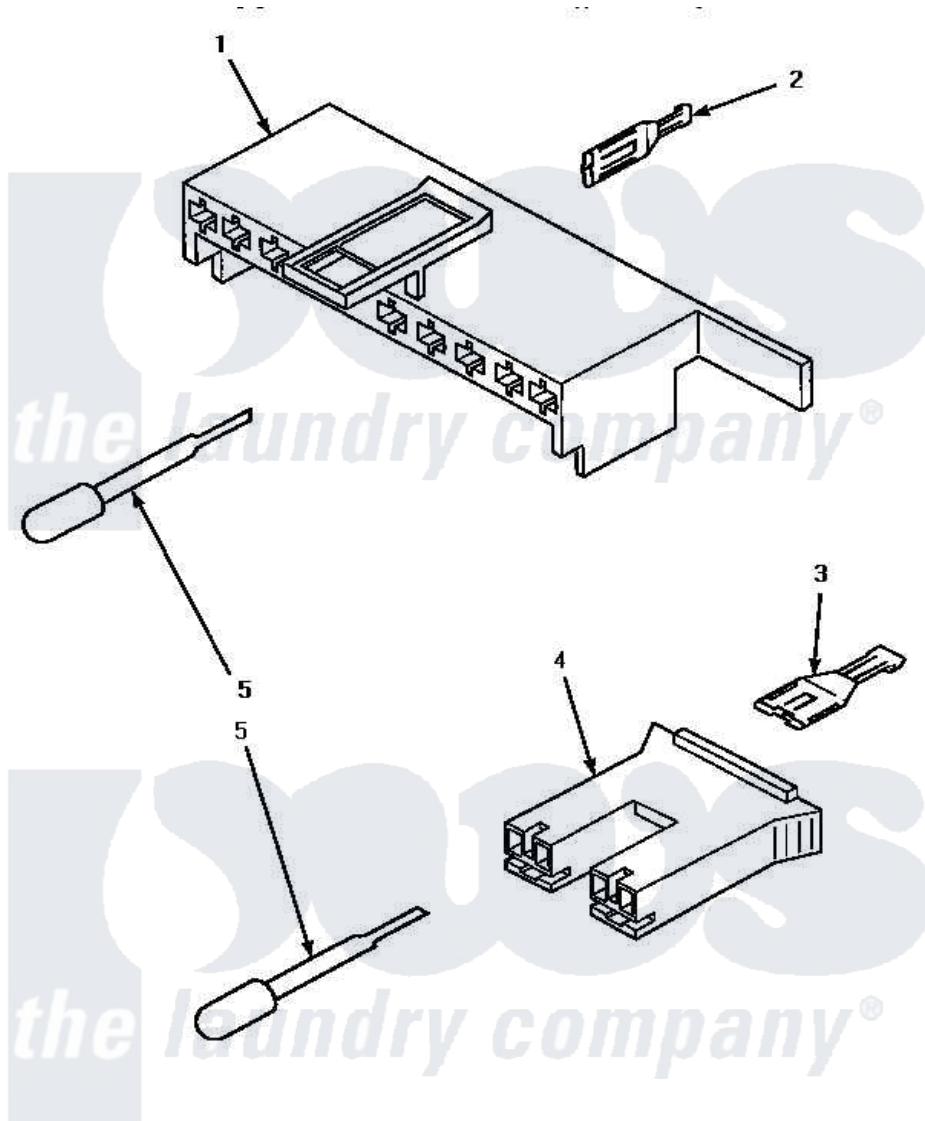

**Amana LW4303L (BOM: P1163304W L) 12 - MIXING VLV & MTR CONN BLOCKS/TERM & TOOL**

**MIXING VALVE AND MOTOR CONNECTION BLOCKS, TERMINALS AND TERMINAL EXTRACTOR TOOL**

Amana [Residential Amana LW4303L \(BOM: P1163304W L\) Washer Parts](#) Parts Diagram 12 - MIXING VLV & MTR CONN BLOCKS/TERM & TOOL

[Click on the part number to view part](#)

Item	Original Part Number	Replaced By	Status	Part Description
1	<a href="#">34677</a>			10 Circuit Plug
2	<a href="#">Y00188</a>			Molex Terminal
3	Y00121		Not Available	SPADE TERMINAL(12 GAUGE) (1/4 INCH-(2) 18 GAUGE WIRES O
4	<a href="#">34676</a>			Plug
"	34675		Not Available	PLUG
5	<a href="#">283P4</a>			Terminal Extractor Tool