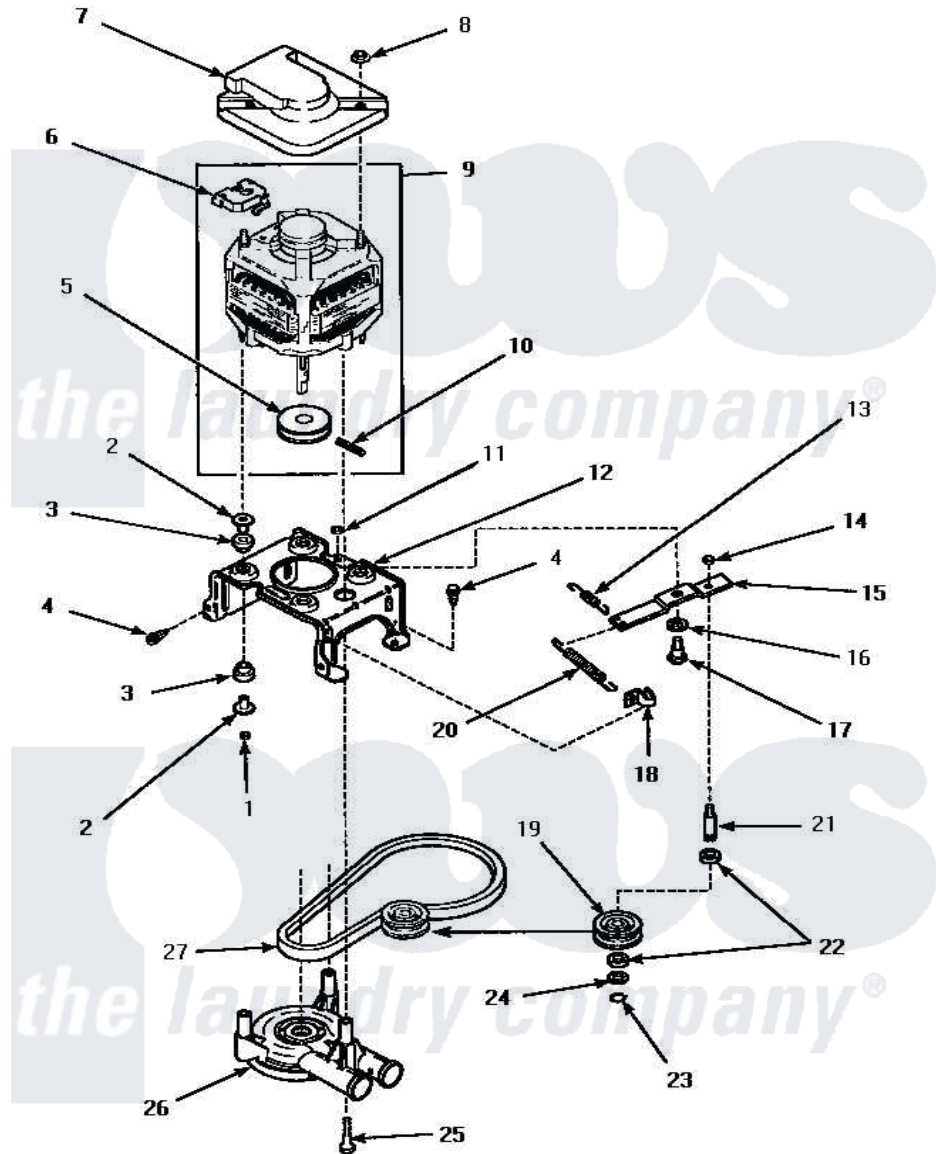

Amana LW4303L (BOM: P1163304W L) 13 - MOTOR, MTG BRKT, BELT, PUMP & IDLER ASSY

MOTOR, MOUNTING BRACKET, BELT, PUMP AND IDLER ASSEMBLY

Amana [Residential Amana LW4303L \(BOM: P1163304W L\) Washer Parts](#) Parts Diagram 13 - MOTOR, MTG BRKT, BELT, PUMP & IDLER ASSY

[Click on the part number to view part](#)

Item	Original Part Number	Replaced By	Status	Part Description
1	35423	3400029		Nut, Adapter Plate
2	34791			Post, Mount-Motor
3	34788			Mount, Motor
4	Y31645	27001200		Screw
5	27171		Not Available	PULLEY,MOTOR
6	35632		Not Available	SWITCH, MOTOR
7	34754	40112301		Shield, Motor
8	35139		Not Available	PALNUT
9	34571	27001215		Motor W/Pulley
"	35145P	38034P		Kit Motor 120V/60 2SP Cap Dd
10	23750			Pin, Roll
11	52566	27001225		Nut, Jam Mid Lock 1/4-20
12	34890		Not Available	BRACKET,MOTOR MOUNT
13	30620		Not Available	SPRING,IDLER LEVER HEL

14	28803	2221070	Clamp, Nylon
15	31054	40041002	Lever, Idler
16	81392	40054701	Washer
17	27229	40038901	Screw, 1/4-20
18	28849		Clip, Spring
19	28800	Not Available	WHEEL, IDLER
20	33110	37366	Spring, Idler
21	28802		Shaft, Idler
22	Y29443		Washer, Felt
23	23748		Ring, Retaining
24	52549		Washer, 501 ID X3/4 Odx
25	Y34565	40063701	Screw, 10-16 x 1.75
26	35742P	27001233	Pump
27	28808		Belt, Agitate And Spin
NI	258P3	Not Available	KIT,CAPACITOR