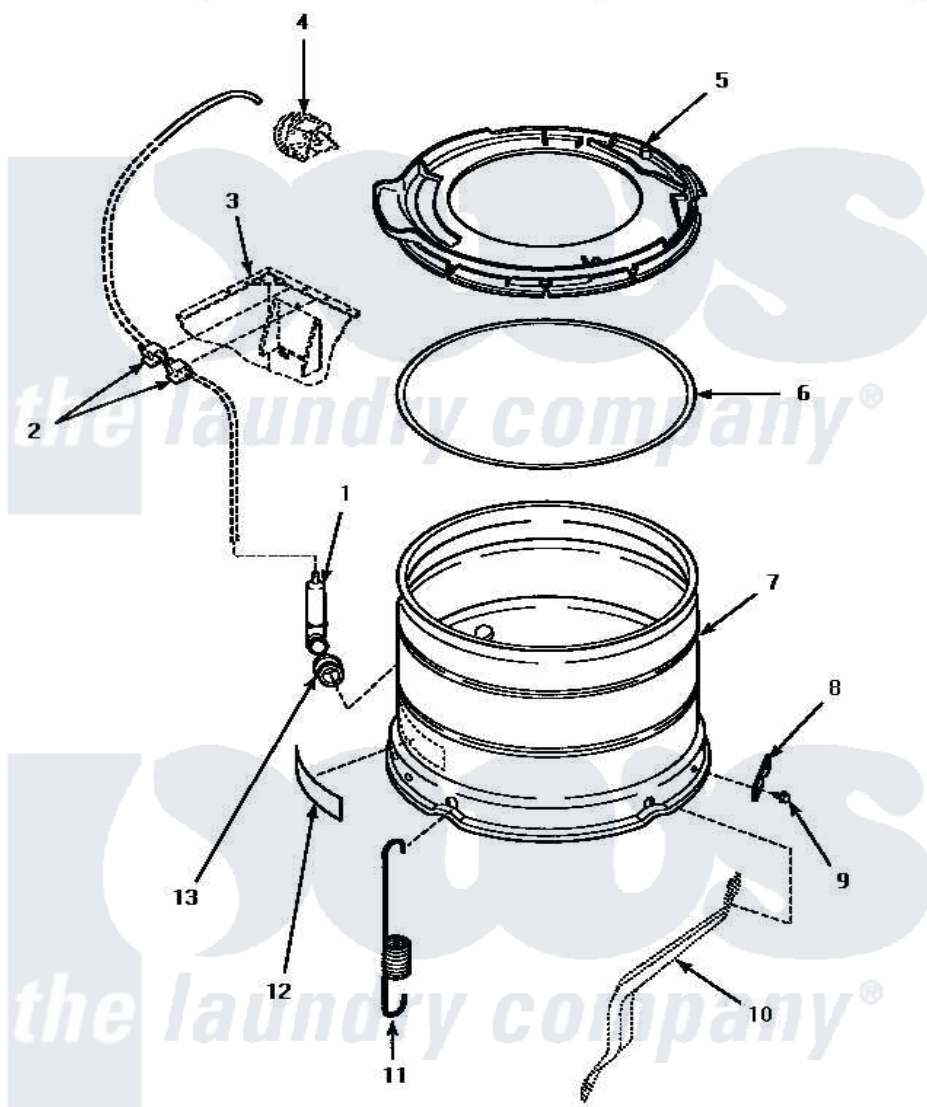

# Amana LW4303L (BOM: P1163304W L) 14 - OUTER TUB, COVER & PRESSURE HOSE

## OUTER TUB, COVER AND PRESSURE HOSE

Amana [Residential Amana LW4303L \(BOM: P1163304W L\) Washer Parts](#) Parts Diagram 14 - OUTER TUB, COVER & PRESSURE HOSE

[Click on the part number to view part](#)

Item	Original Part Number	Replaced By	Status	Part Description
1	30907	<a href="#">40008501</a>		Assembly, Pressure Bulb
2	<a href="#">21036</a>			Clip, Cable
3	Y00000000		Not Available	SEE NOTE SEE NOTE CABINET
4	Y00000000		Not Available	SEE NOTE SEE NOTE PRESSURE SWITCH
5	36025	<a href="#">36025P</a>		Assembly, Tub Cover and Gasket
6	<a href="#">32857</a>			Gasket, Tub Cover Small
7	<a href="#">34438P</a>			Assembly, Outer Tub
8	<a href="#">27926</a>			Plate, Leg .063
9	35369	<a href="#">40128701</a>		Screw, 5/16-18 X .50
10	Y00000000		Not Available	SEE NOTE SEE NOTE SUPPORT LEG
11	<a href="#">35948</a>			Spring, Leg-Large Tub
12	500049		Not Available	STICKER