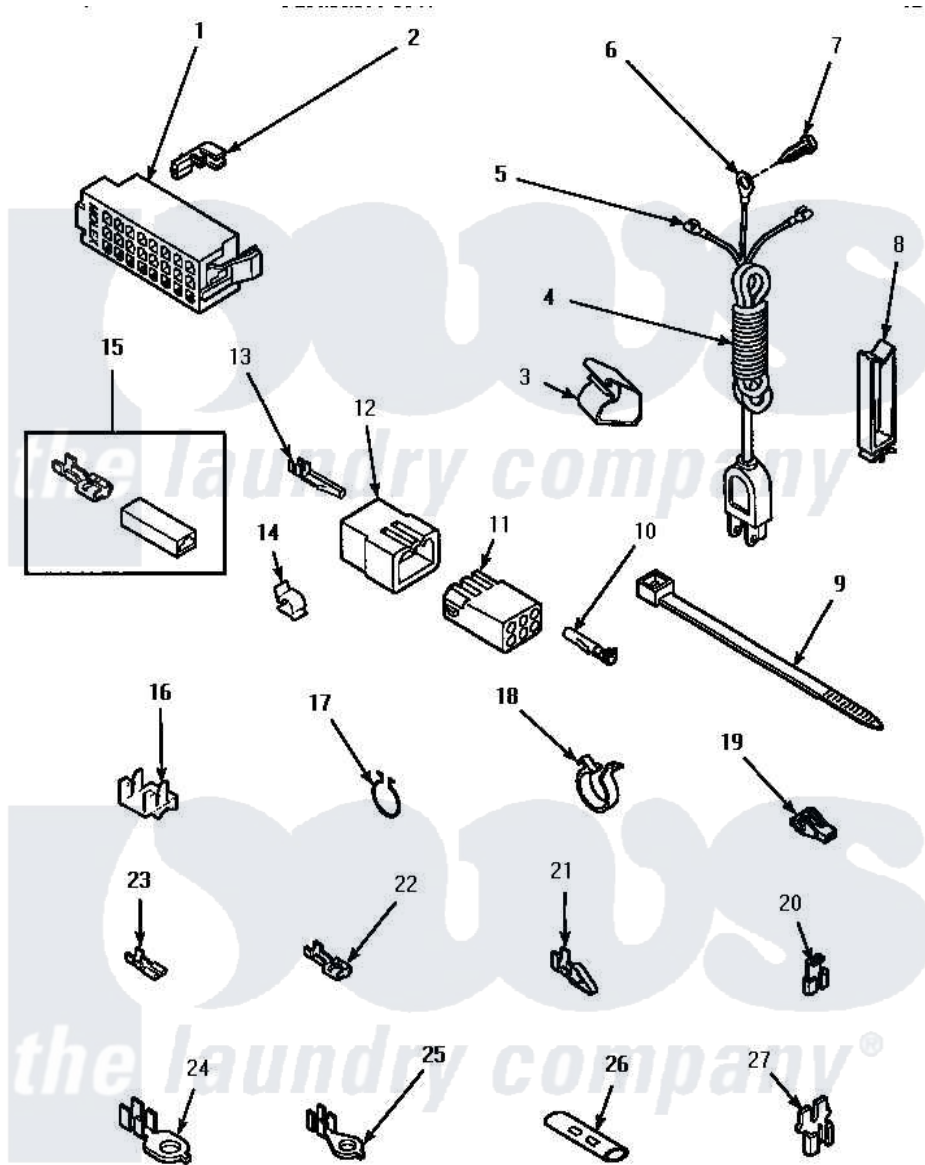

# Amana LW4303L (BOM: P1163304W L) 16 - POWER CORD & TERMINALS

## POWER CORD AND TERMINALS

Amana [Residential Amana LW4303L \(BOM: P1163304W L\) Washer Parts](#) Parts Diagram 16 - POWER CORD & TERMINALS

[Click on the part number to view part](#)

Item	Original Part Number	Replaced By	Status	Part Description
1	<a href="#">34123</a>			Housing, LH -24 Position
"	<a href="#">32746</a>			Housing, RH-24 Positi
2	<a href="#">Y00188</a>			Molex Terminal
3	35521		Not Available	CLIP, HARNESS HOLDER
4	Y34458		Not Available	POWER CORD ALL
5	03673		Not Available	NUT
6	Y0000000		Not Available	SEE NOTE SEE NOTE GROUND WIRE, GREEN
7	<a href="#">52909</a>			Screw, 10B-16 X 1/2 HeX
8	36274		Not Available	CLIP, HARNESS
9	36466	<a href="#">M0321209</a>		Tie-Electrical
10	Y00117	<a href="#">5011-XX</a>		093 Female Socket
11	<a href="#">26301</a>			Receptacle, Molex
"	<a href="#">26708</a>			Receptacle, 6 Circuit
"	<a href="#">26163</a>			Receptacle, 9 Circuit
12	<a href="#">23033</a>			Plug, 9 Circuit

"	26302		Not Available	PLUG, 1 CIRCUIT
"	<a href="#">23041</a>			Plug, 6 Circuit
13	<a href="#">Y00116</a>			Terminal, Pin-Male
14	<a href="#">21036</a>			Clip, Cable
15	00234	<a href="#">00359</a>		Terminal Ultra Pod 250 X032F
16	Y00161	<a href="#">B5733302</a>		Clip, Ground
17	<a href="#">51291</a>			Clip, Wire
18	61510	<a href="#">504034</a>		Clip, Wire
19	70210		Not Available	INSULATOR,BLUE
20	<a href="#">Y00120</a>			Terminal, Flag-1/4 Fema
21	00220		Not Available	TERMINAL,CRIMP-SINGLE
22	Y00119		Not Available	SPADE TERMINAL(18 GAUGE) (1/4 INCH-(1) 18 GAUGE WIRE)
23	<a href="#">00112</a>			Terminal, Spade-3/16 Fe
24	Y00113		Not Available	TERMINAL,RING-1/4 STUD
25	<a href="#">00110</a>			No.10 18 Gauge Wire
26	21091		Not Available	CONNECTOR TWO 1/4 INCH MALE
27	29673		Not Available	DOUBLE CONNECTOR