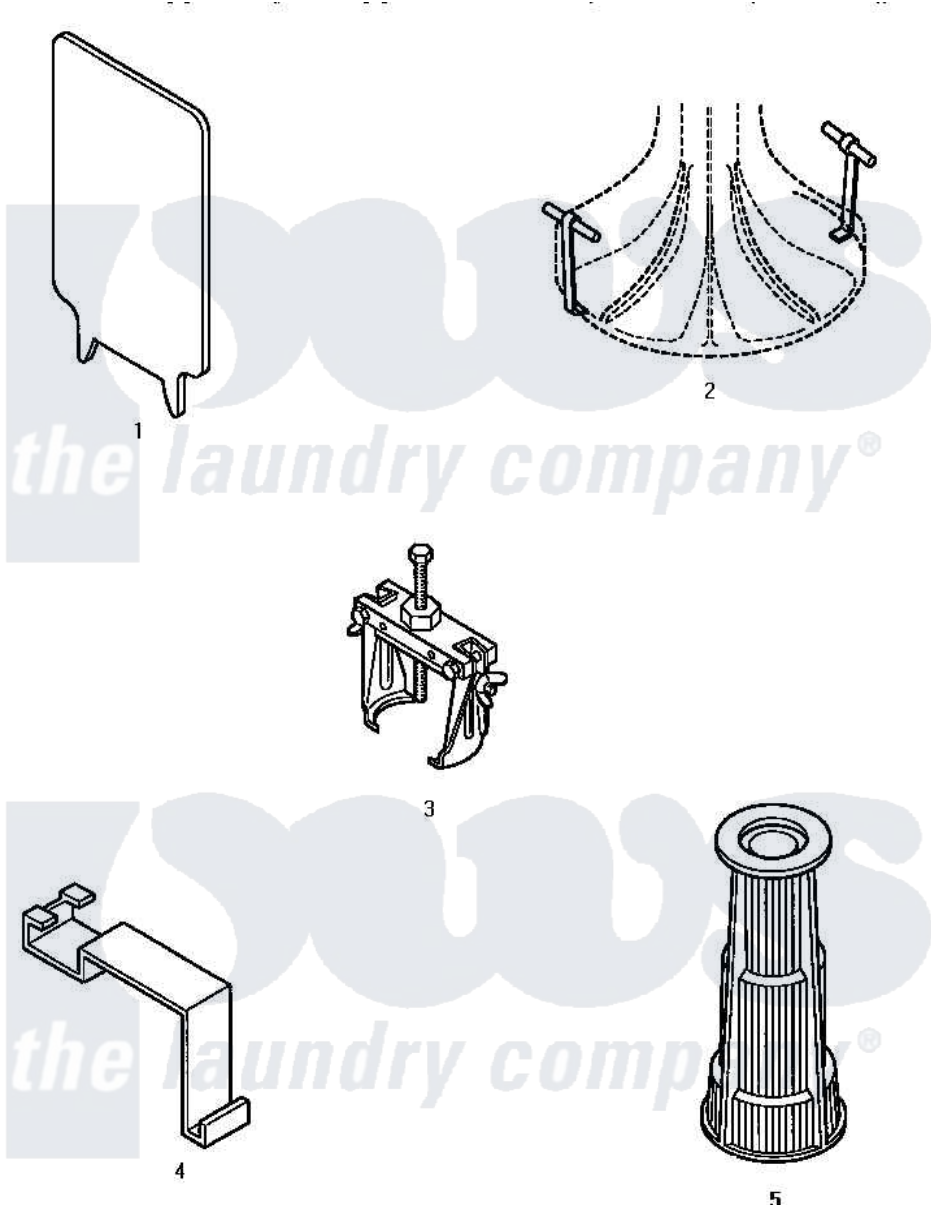

Amana LW4303L (BOM: P1163304W L) 18 - SPECIAL TOOLS

Amana Residential Amana LW4303L (BOM: P1163304W L) Washer Parts Parts Diagram 18 - SPECIAL TOOLS  
 Click on the part number to view part

Item	Original Part Number	Replaced By	Status	Part Description
1	<a href="#">272P4</a>			Tool, Lid Switch Instal
2	<a href="#">254P4P</a>			Agitator Hooks
3	253P4	<a href="#">294P4</a>		Bell Tool
4	<a href="#">273P4</a>			Tub Cover Gasket Tool
5	274P4	<a href="#">293P4</a>		Seal Tool