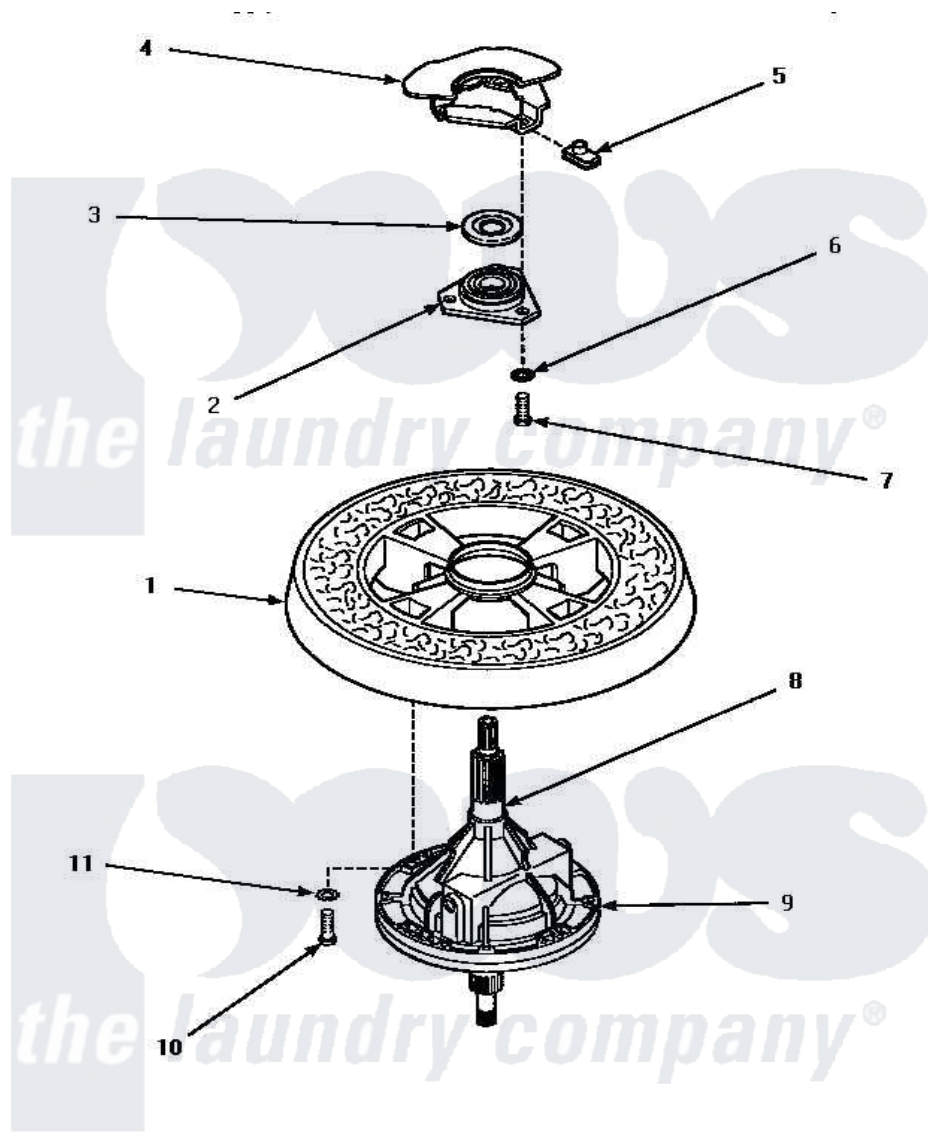

**Amana LW4303L (BOM: P1163304W L) 19 - TRANSMISSION ASSY & BALANCE RING**

**TRANSMISSION ASSEMBLY AND BALANCE RING**

Amana Residential Amana LW4303L (BOM: P1163304W L) Washer Parts Parts Diagram 19 - TRANSMISSION ASSY & BALANCE RING

[Click on the part number to view part](#)

Item	Original Part Number	Replaced By	Status	Part Description
1	34731		Not Available	ASSY,BALANCE RING-COMPL
2	27182	<a href="#">40004201P</a>		Main Bearing Assembly
3	<a href="#">27187</a>			Flinger
4	Y00000000		Not Available	SEE NOTE SEE NOTE OUTER TUB
5	<a href="#">27222</a>			Nut, Retainer 5/16-18
6	<a href="#">04366</a>			Lockwasher, 5/16intshkp
7	01355		Not Available	SCREW
8	<a href="#">27604P</a>			Never-Seeze 1 Oz Tube
9	Y34526	<a href="#">34526P</a>		Assembly, Transmission
10	27200		Not Available	CAP SCREW
11	<a href="#">02431</a>			Lockwasher, 1/4 Ext Shk