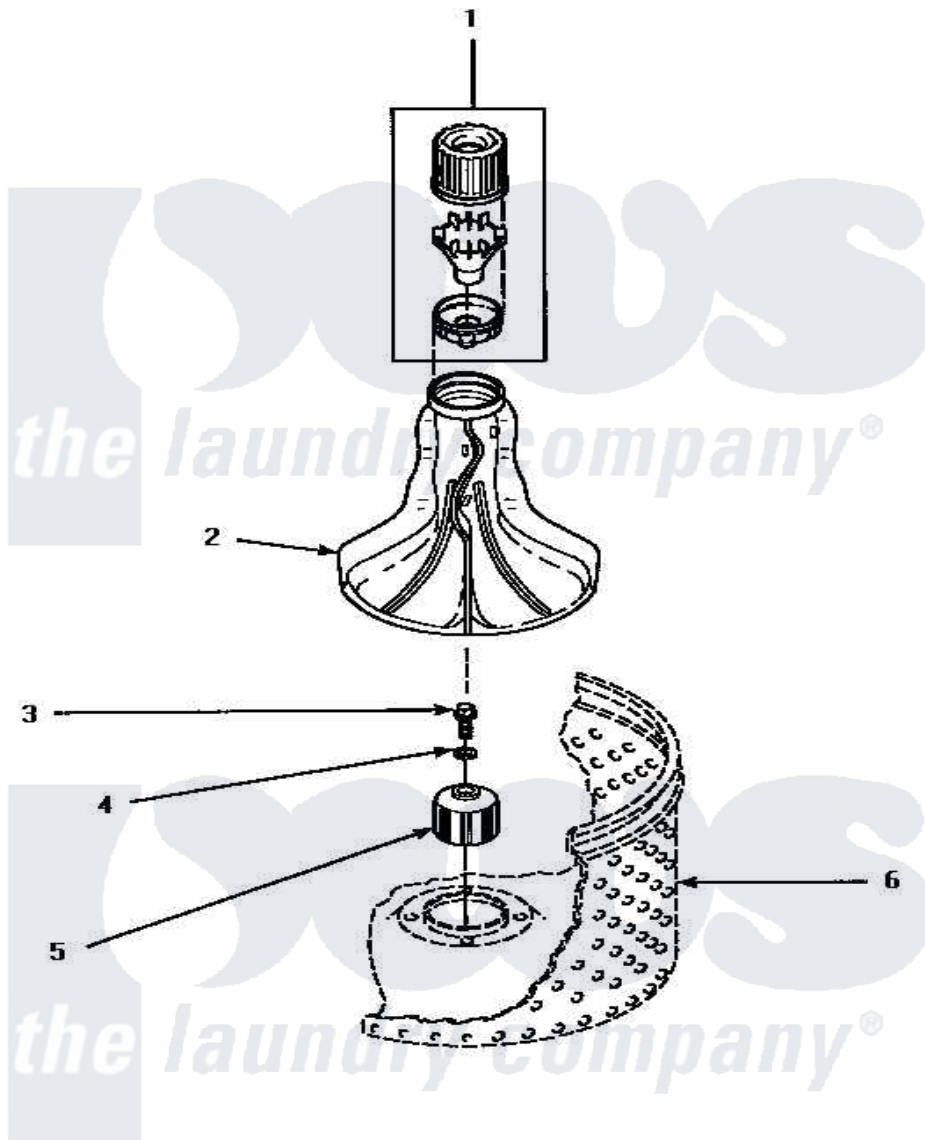

# Amana LW4303W (BOM: P1163303W W) 02 - AGITATOR & DRIVE BELL

## AGITATOR AND DRIVE BELL

Amana [Residential Amana LW4303W \(BOM: P1163303W W\) Washer Parts](#) Parts Diagram 02 - AGITATOR & DRIVE BELL

[Click on the part number to view part](#)

Item	Original Part Number	Replaced By	Status	Part Description
1	34155	<a href="#">40002101W</a>		Assembly, Fabric Softner
2	33174	<a href="#">40000501W</a>		Agitator, Flex Vane
3	34288	<a href="#">40065102</a>		Screw, Shoulder 1/4
4	<a href="#">36472</a>			O-Ring
5	34504P	<a href="#">R9900189</a>		Kit, Drive Bell And Seal
6	Y00000000		Not Available	SEE NOTE WASHTUB