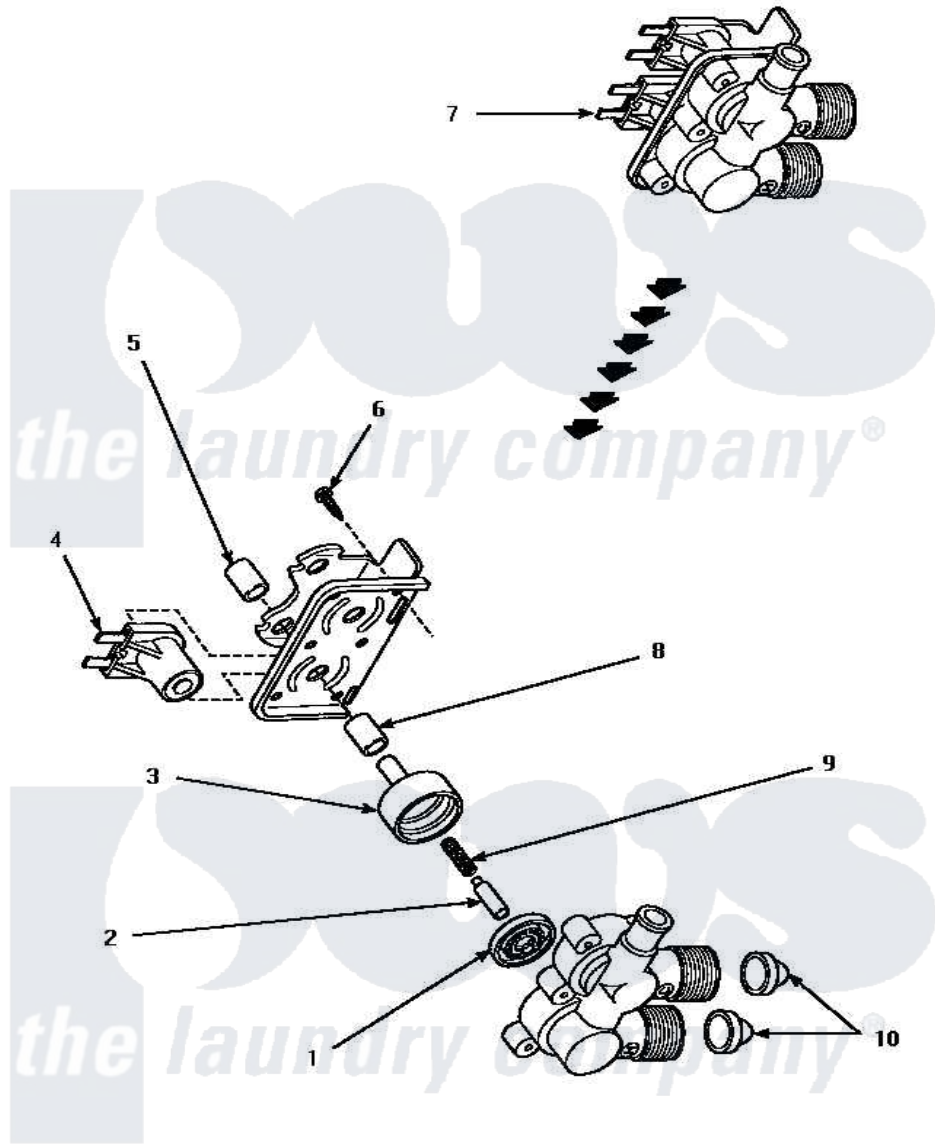

Amana LW4303W (BOM: P1163303W W) 10 - MIXING VALVE ASSY

MIXING VALVE ASSEMBLY

Amana Residential Amana LW4303W (BOM: P1163303W W) Washer Parts Parts Diagram 10 - MIXING VALVE ASSY

Click on the part number to view part

Item	Original Part Number	Replaced By	Status	Part Description
1	24134		Not Available	DIAPHRAGM
2	24132		Not Available	ARMATURE
3	24130			Guide, Armature
4	33930A	33930		Valve, Mixing
5	24128		Not Available	SLEEVE, LONG
6	25817C		Not Available	SCREW
7	34963	34963P		Valve Mixing Package
8	24129		Not Available	SLEEVE, SHORT
9	23224E		Not Available	SPRING
10	24122	22002960		Strainer, Washer Inlet