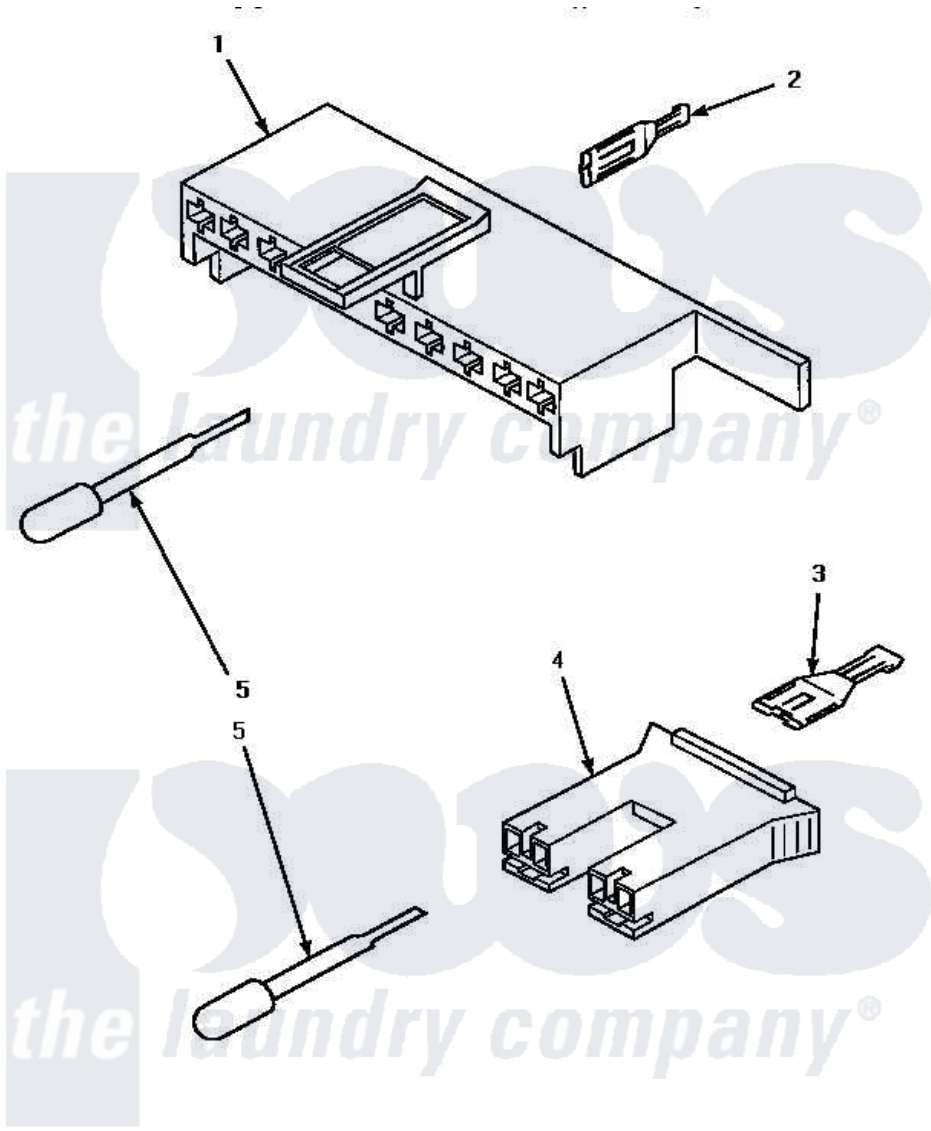

**Amana LW4303W (BOM: P1163303W W) 11 - MIXING VLV & MTR CONN BLOCKS/TERM & TOOL**

**MIXING VALVE AND MOTOR CONNECTION BLOCKS, TERMINALS AND TERMINAL EXTRACTOR TOOL**

Amana [Residential Amana LW4303W \(BOM: P1163303W W\) Washer Parts](#) Parts Diagram 11 - MIXING VLV & MTR CONN BLOCKS/TERM & TOOL

[Click on the part number to view part](#)

Item	Original Part Number	Replaced By	Status	Part Description
1	<a href="#">34677</a>			10 Circuit Plug
2	<a href="#">Y00188</a>			Molex Terminal
3	Y00121		Not Available	SPADE TERMINAL(12 GAUGE) (1/4 INCH-(2) 18 GAUGE WIRES O
4	<a href="#">34676</a>			Plug
"	34675		Not Available	PLUG
5	<a href="#">283P4</a>			Terminal Extractor Tool