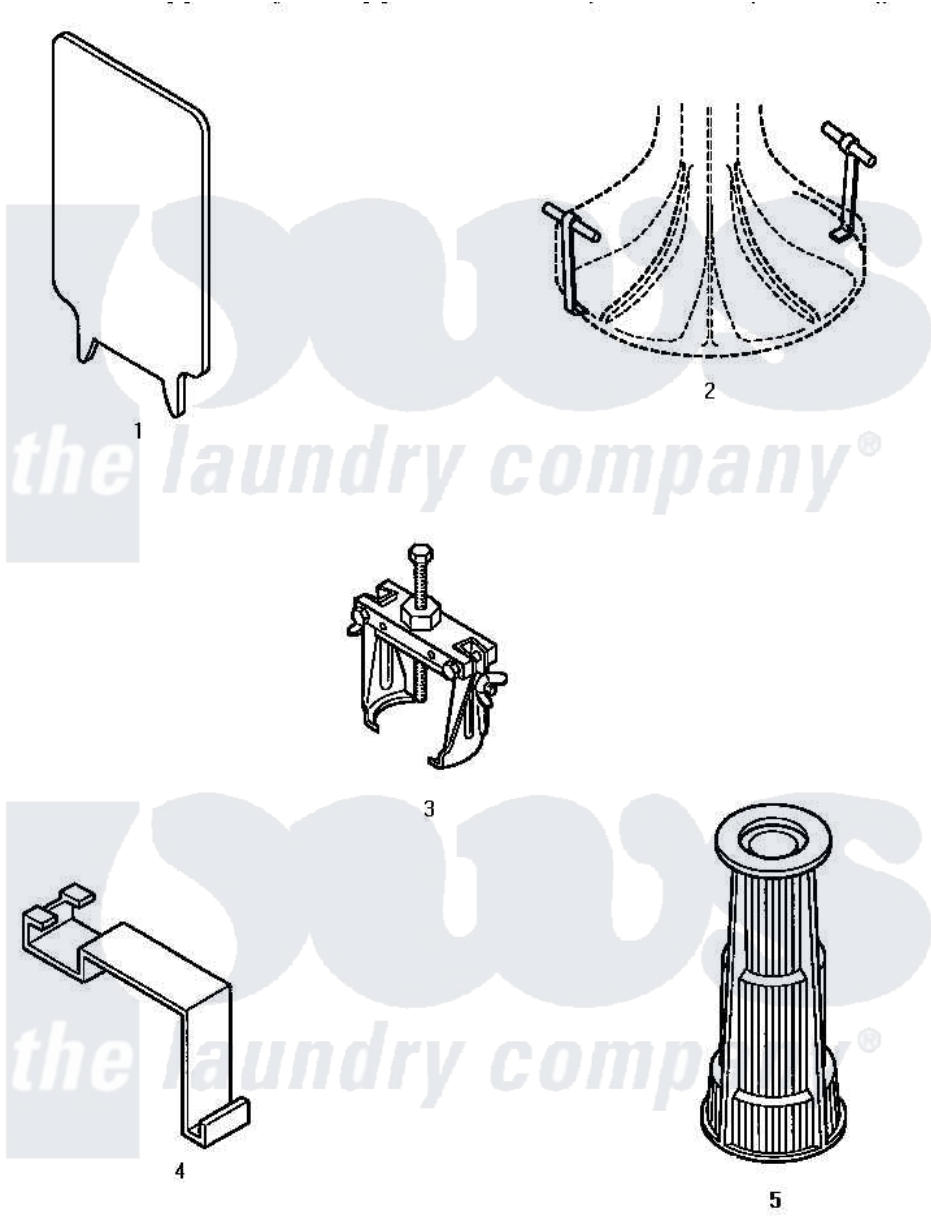

Amana LW4303W (BOM: P1163303W W) 17 - SPECIAL TOOLS

Amana Residential Amana LW4303W (BOM: P1163303W W) Washer Parts Parts Diagram 17 - SPECIAL TOOLS

Click on the part number to view part

Item	Original Part Number	Replaced By	Status	Part Description
1	272P4			Tool, Lid Switch Instal
2	254P4P			Agitator Hooks
3	253P4	294P4		Bell Tool
4	273P4			Tub Cover Gasket Tool
5	274P4	293P4		Seal Tool