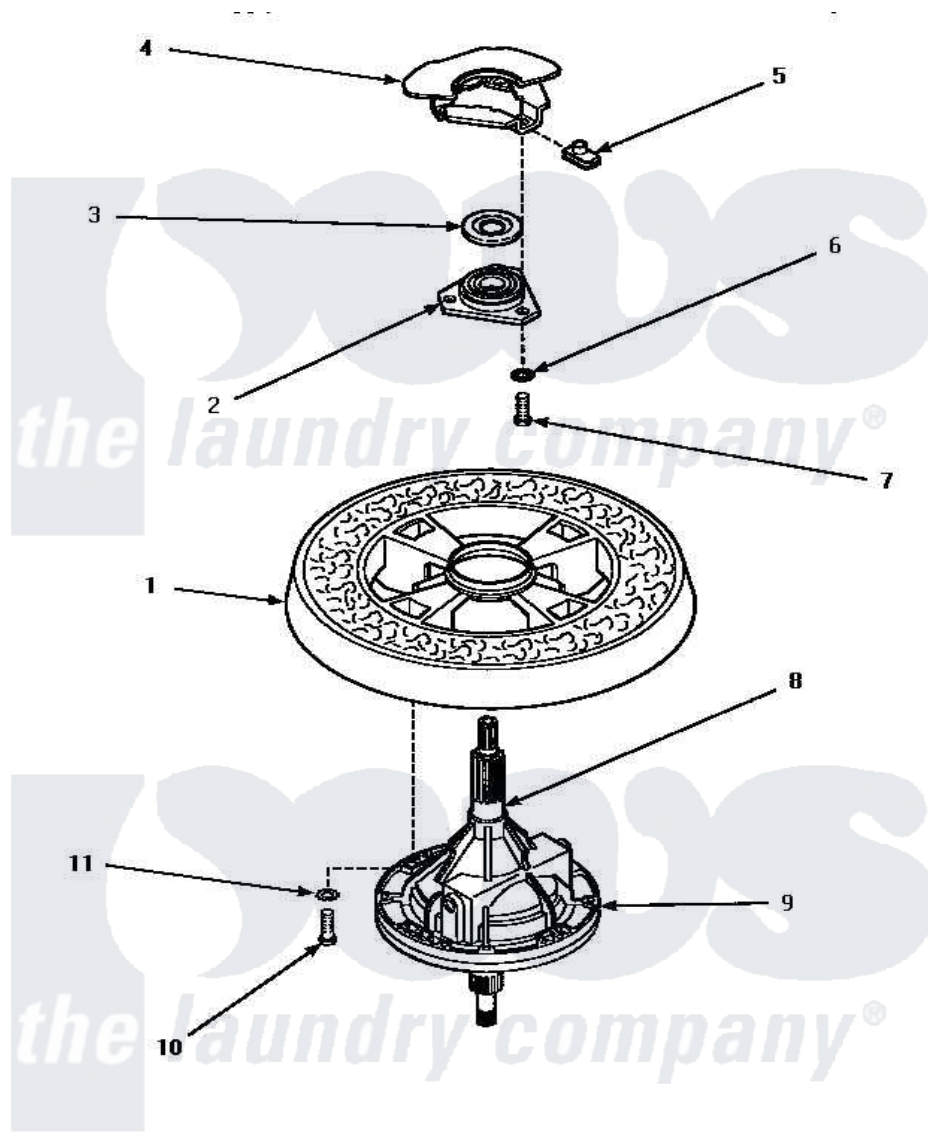

Amana LW4303W (BOM: P1163303W W) 18 - TRANSMISSION ASSY & BALANCE RING

TRANSMISSION ASSEMBLY AND BALANCE RING

Amana Residential Amana LW4303W (BOM: P1163303W W) Washer Parts Parts Diagram 18 - TRANSMISSION ASSY & BALANCE RING

[Click on the part number to view part](#)

Item	Original Part Number	Replaced By	Status	Part Description
1	34731		Not Available	ASSY,BALANCE RING-COMPL
2	27182	40004201P		Main Bearing Assembly
3	27187			Flinger
4	Y00000000		Not Available	SEE NOTE OUTER TUB
5	27222			Nut, Retainer 5/16-18
6	04366			Lockwasher, 5/16intshkp
7	01355		Not Available	SCREW
8	27604P			Never-Seeze 1 Oz Tube
9	Y34526	34526P		Assembly, Transmission
10	27200		Not Available	CAP SCREW
11	02431			Lockwasher, 1/4 Ext Shk