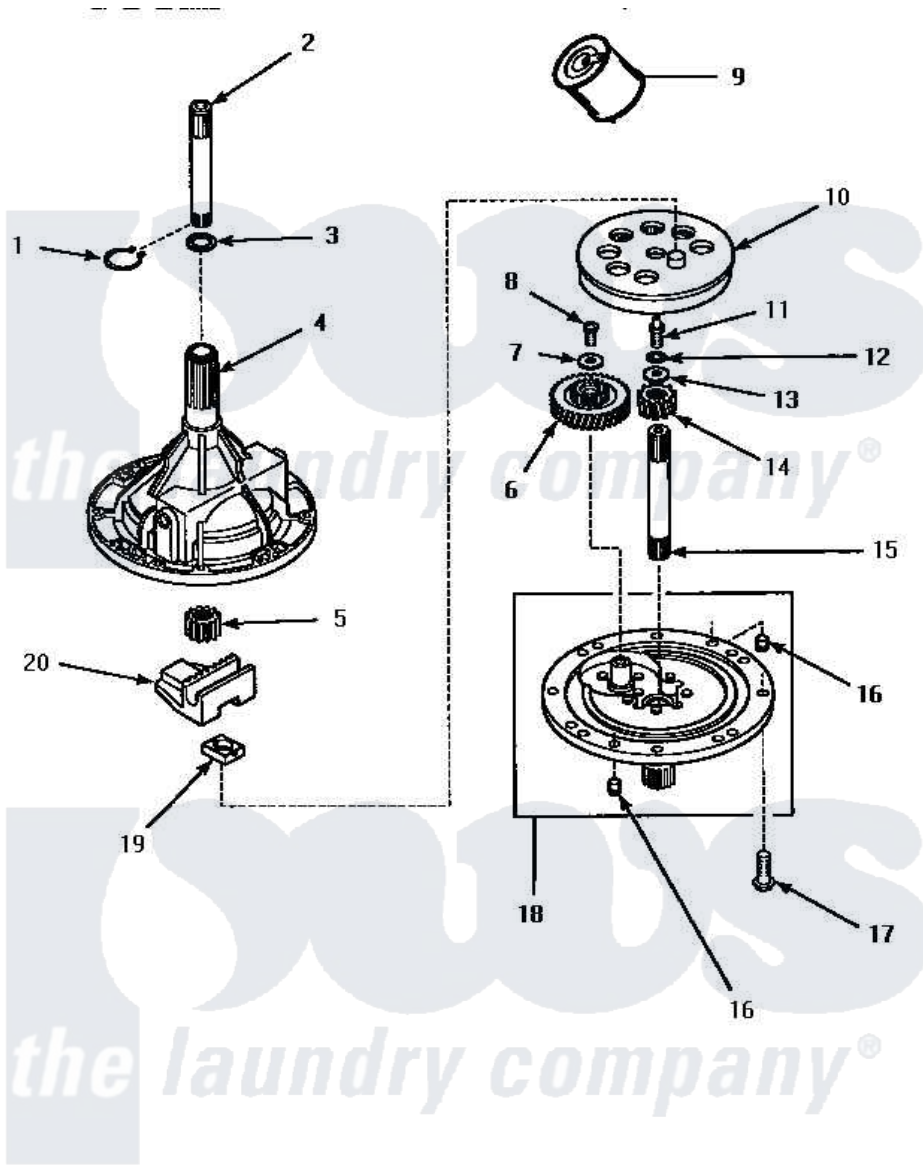

Amana LW4603L (BOM: P1163404W L) 01 - 34526 TRANSMISSION ASSY

34526 TRANSMISSION ASSEMBLY

Amana [Residential Amana LW4603L \(BOM: P1163404W L\) Washer Parts](#) Parts Diagram 01 - 34526 TRANSMISSION ASSY

[Click on the part number to view part](#)

Item	Original Part Number	Replaced By	Status	Part Description
1	27197			Ring, Retaining
2	Y36570			Shaft, Output
3	35092			Washer, 3628id X 1.00 X .056
4	33223		Not Available	ASSY, TRANSMISSION CASE
5	27003			Pinion, Agitator
6	29161			Gear, Reduction
7	29260		Not Available	WASHER
8	29273			Screw, 1/4-20 X 3/8
9	27243P			Oil, CW Transmission F-
10	26577			Assembly, Gear And Stud
11	27030		Not Available	SCREW, 1/4-20 SPECIAL
12	21456			Lockwasher, 1/4 Intshkp
13	26509	40041501		Washer
14	Y29160			Pinion, Drive
15	34853			Shaft, Input
16	27172			Pin, Dowel

17	32814	Not Available	SCREW, 1/4-20X7/8 SERRA
18	34854	38290	Assembly, Cover
19	26493		Slide
20	Y31526		Rack
NI	28434P	Not Available	LOCTITE